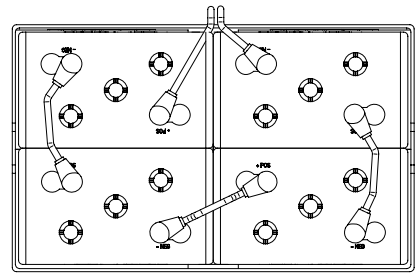

24-V

(4) 6-V BATTERY WIRING DIAGRAM

WHICH BATTERY CHARGER TO USE WITH BATTERY SELECTION				
Battery Part Number & Description	Off-Board Charger North American	Off-Board Charger Export	On-Board Charger North American	On-Board Charger Export
250-2113 (6V, 240 AH)	21-2440	21-2442	8-244	8-246
370-2118 (6V, 420 AH)	7-244	7-251	8-245	8-247
250-2114 (6V, 260 AGM)	21-2450	21-2451	N/A	N/A
290-2112 (6V, 390 AGM)	7-2450	7-2451	N/A	N/A

Note: Japan & Korea are not included for list above.