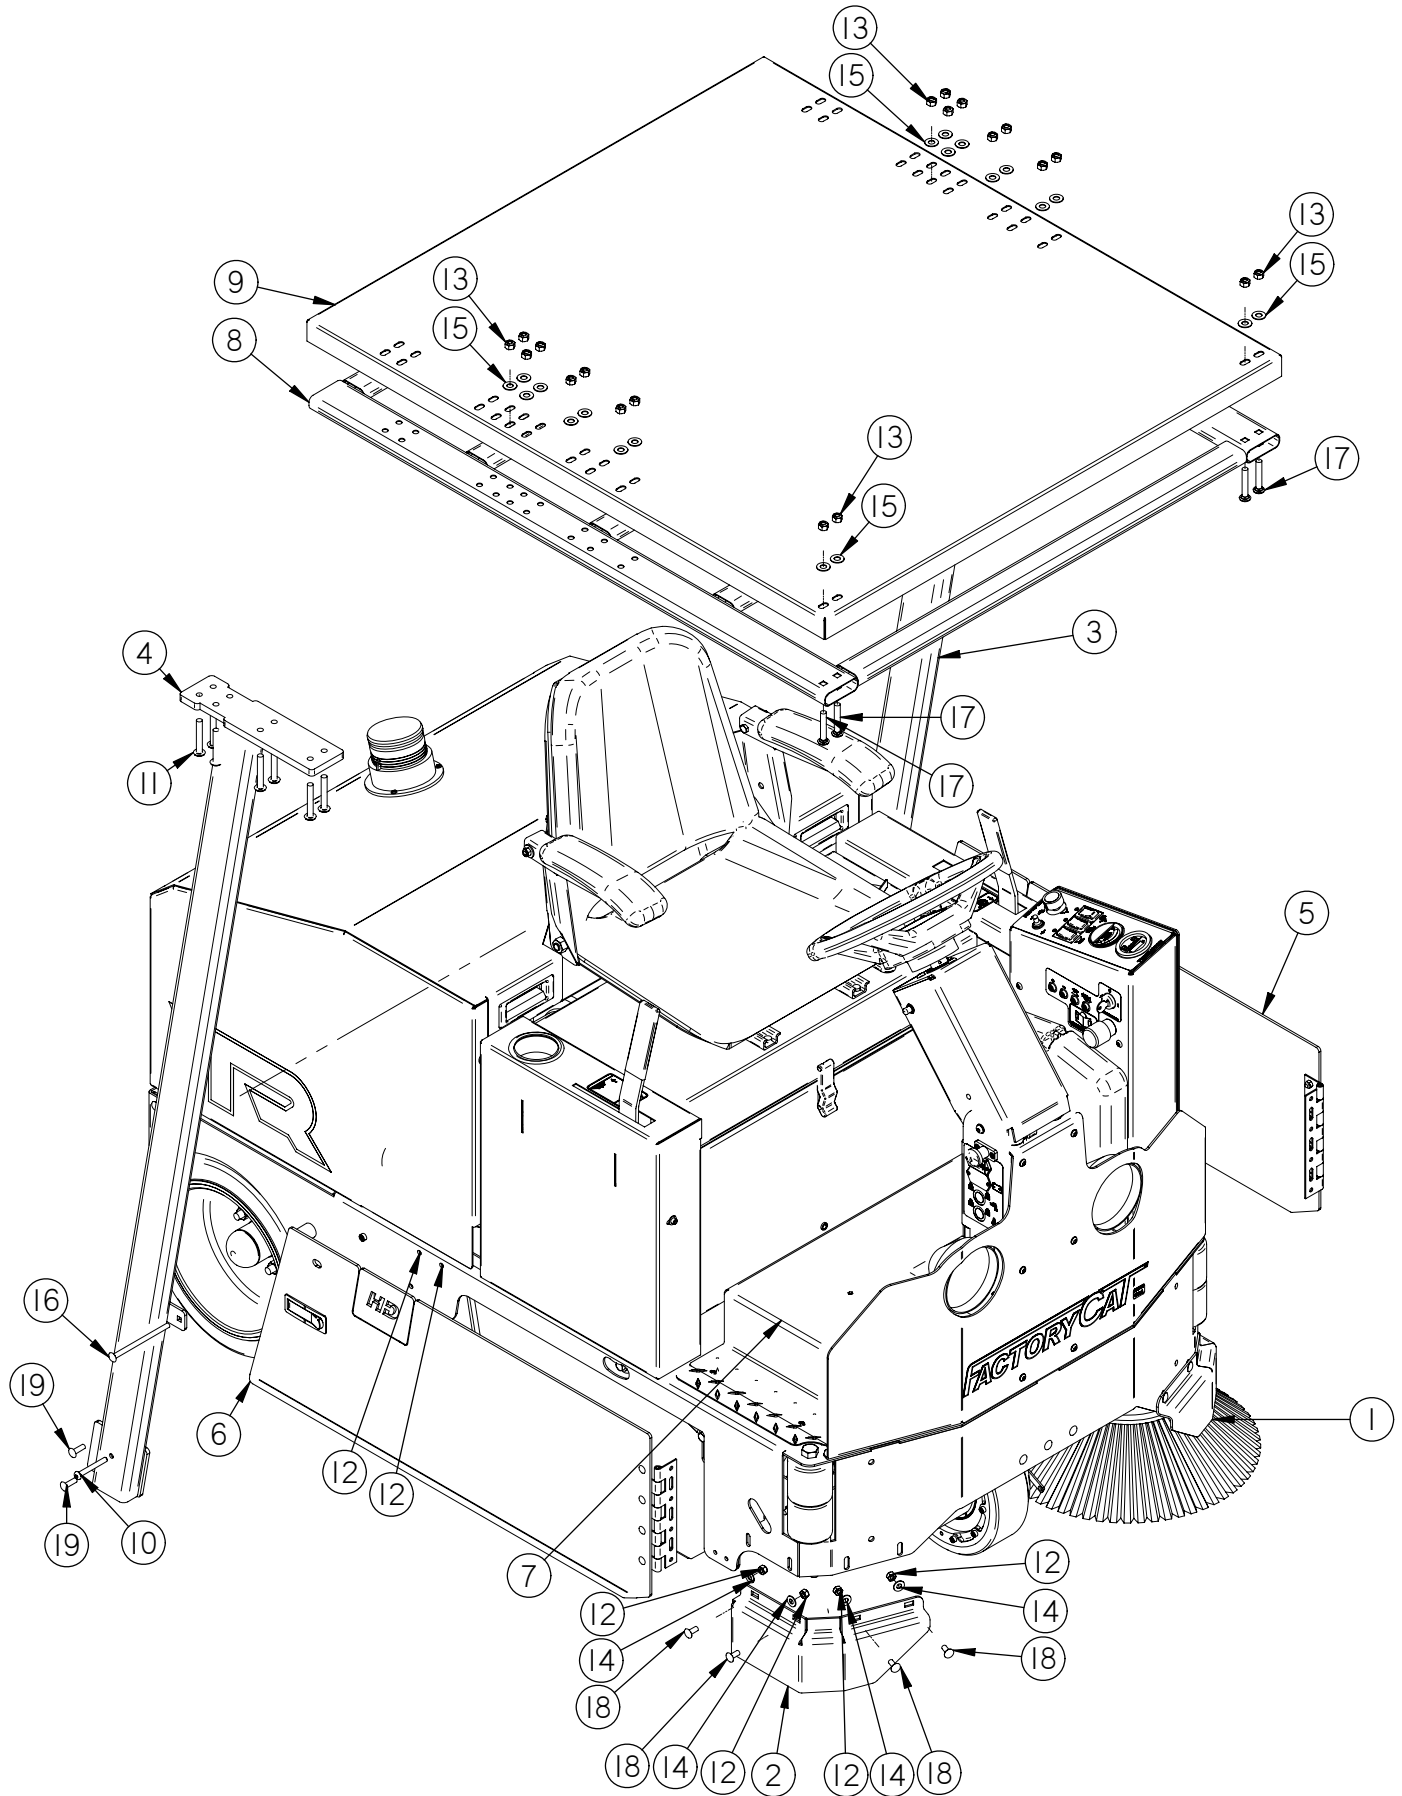

Item	Part No.	Part Description	Qty.
1	349-1115	FRONT GUARD - LH	1
2	349-1116	FRONT GUARD - RH	1
3	349-1701	TR OVERHEAD GUARD SUPPORT (LH)	1
4	349-1702	TR OVERHEAD GUARD SUPPORT (RH)	1
5	349-9505	LEFT SIDE HD DOOR	1
6	349-9506	RIGHT SIDE HD DOOR	1
7	370-1611	RAISED FLOOR	1
8	370-1703	ROOF SUPPORT	1
9	370-1704	OVERHEAD GUARD ROOF	1
10	H-0171292	BHSCS 5/16-18 X 2.5	2
11	H-0171297	BHSCS 3/8"- 16 X 2-1/2" S/S	16
12	H-70861	NYLOK 5/16" - 18 SS	14
13	H-70862	NYLOK 3/8"-16 SS	20
14	H-71015	FW 5/16 ID X 3/4 OD SS	8
15	H-71017	FW 3/8 ID X 7/8 OD SS	20
16	H-74404	CB 5/16"- 18 X 5.0" SS	2
17	H-74416	CB 3/8"- 16 X 2-1/4" SS	4
18	H-74429	CB 5/16"- 18 X 3/4" SS	8
19	H-74430	CB 5/16"- 18 X 1" SS	4