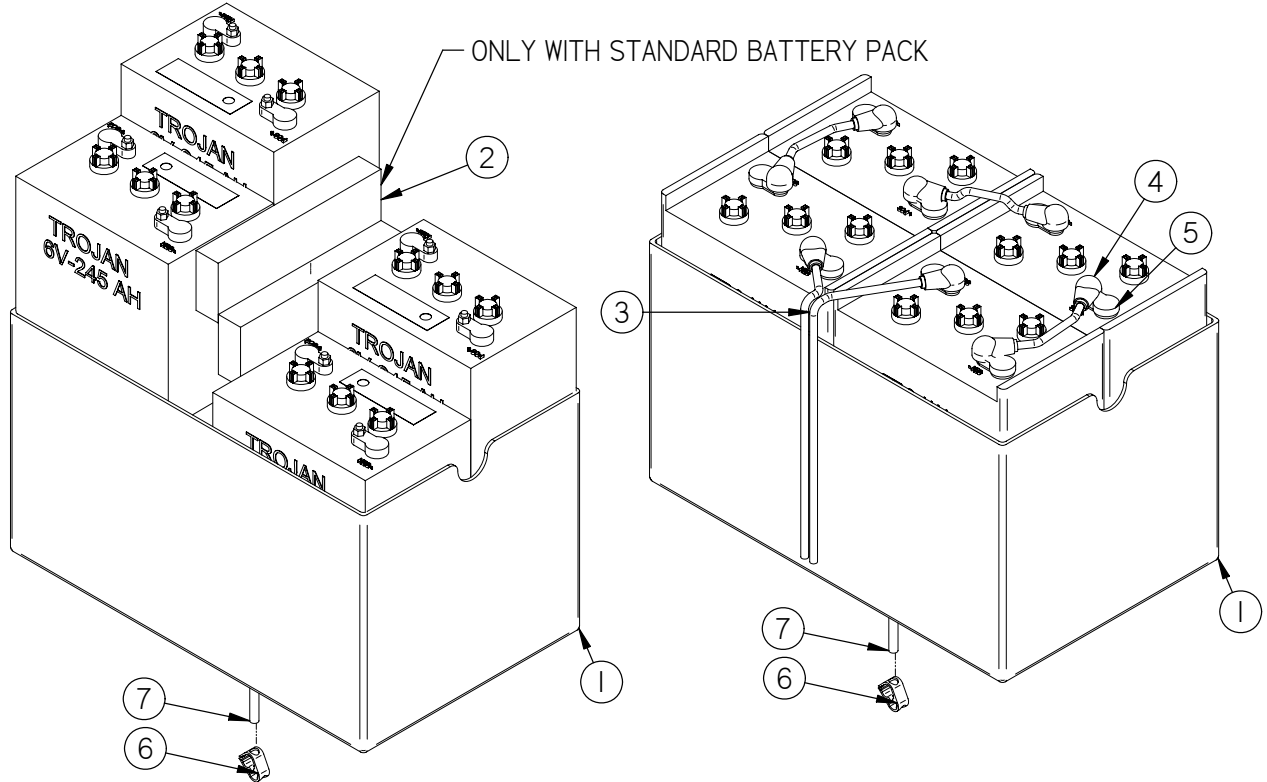

Item	Part No.	Part Description	Qty.
1	253-1480	MAGNUM SERIES BATTERY TRAY	1
2	290-1490	BATTERY SPACER, 11.0"	2
3	349-1900	WIRE HARNESS, COMPLETE	1
4	H-40031	BATTERY BOOT	8
5	H-400317	TERMINAL COVER	8
6	M-5031K12	CLAMP STYLE PINCH VALVE	1
7	T-031B1200	BLACK DRAIN HOSE	1