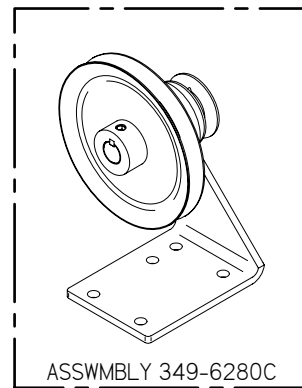

Item	Part No.	Part Description	Qty.
1	349-3200	BROOM DRIVE PULLEY	1
2	4-312	TRANS INPUT PULLEY	1
3	8-628	MAIN BROOM JACKSHAFT BRACKET	1
4	8-641	JACKSHAFT SHAFT	1
5	8-723B	BEARING	3
6	H-0953152	3/16" X 3/4" KEY	2
7	H-68015	SNAPRING 3/4"	2
8	H-71015	FW 5/16 ID X 3/4 OD SS	1
9	H-71063	LW 1/4" SS	1
10	H-73752	BHSCS 1/4 - 20 X 1/2" SS	1
11	H-81983	5/16" X 1/4" KURL SET SCREW	1