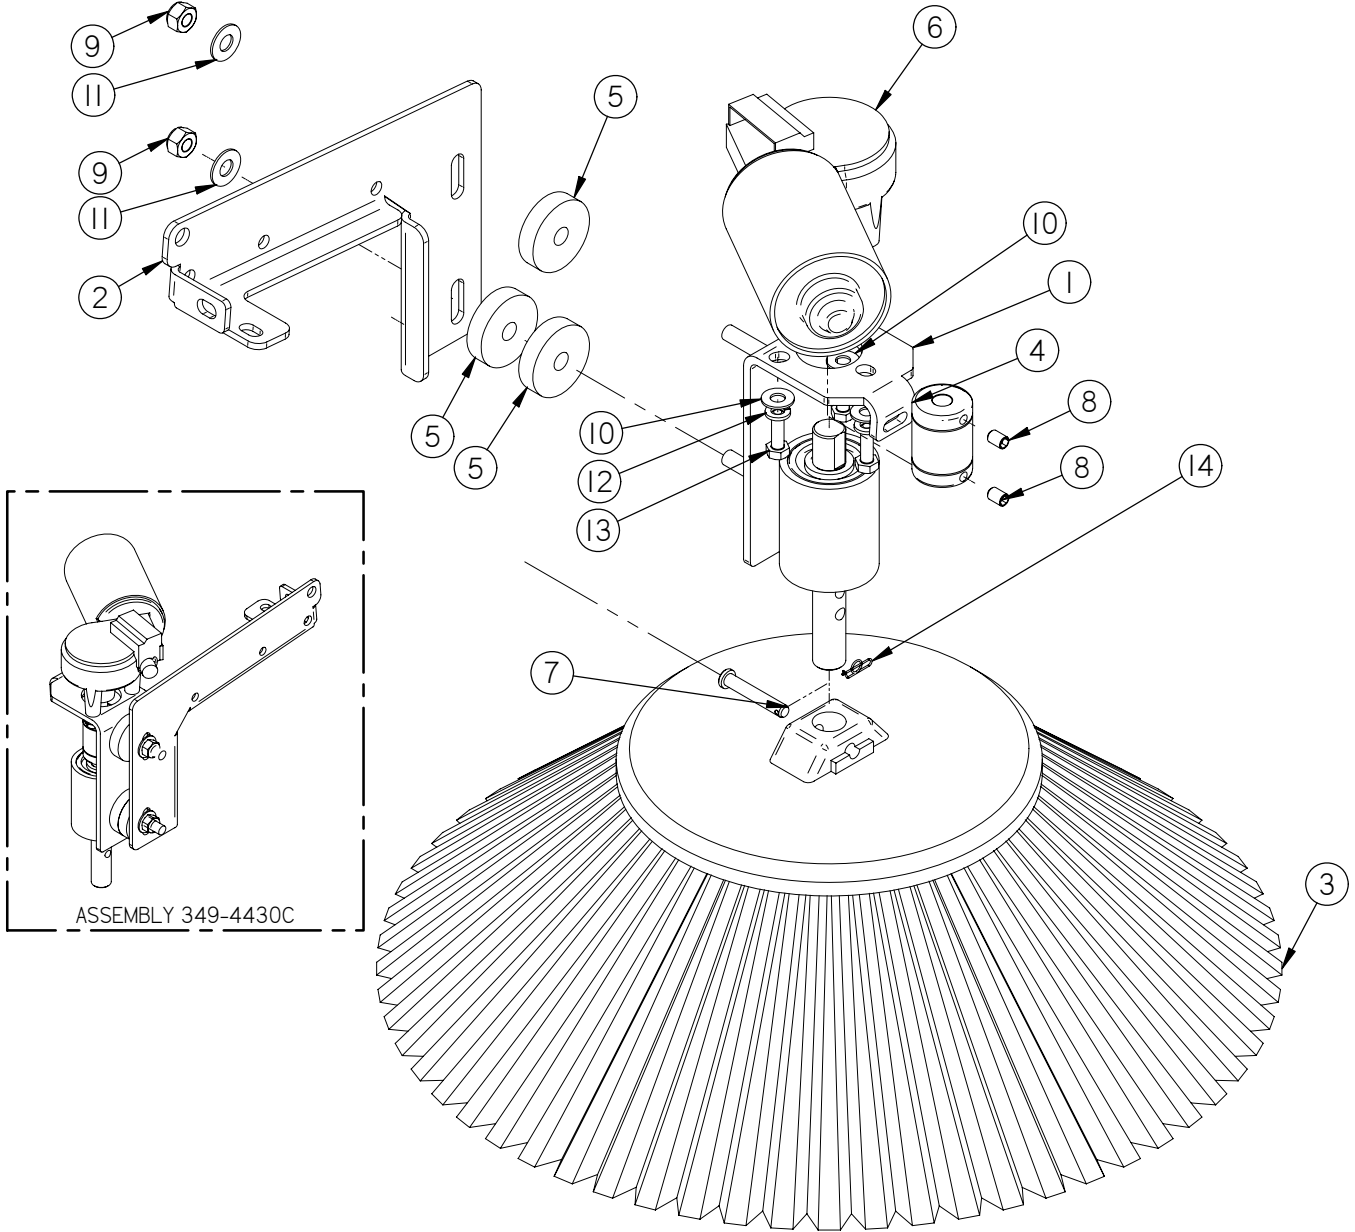

10" Front Drive Standard

12" Front Drive Optional

10" Front Drive

Item	Part No.	Part Description	Qty.
1	250-7120	STEERING SHAFT, LOWER	1
2	250-7314	60 TOOTH STEERING SPROCKET	1
3	250-7326	PIVOT PLATE	1
4	250-7327	STEERING CHAIN	1
5	250-7328	WIRE GUIDE	1
6	250-7332	STEERING SHAFT	1
7	290-1218	SPACER 7/8" OD. X 3/4" ID X 1/4" LG	1
8	37-7317	TAPERED ROLLER BEARING	2
9	37-7318	BEARING CAP	2
10	37-7319	STEERING SHAFT SEAL	2
11	37-7320	PRE LOAD SLEEVE	1
12	37-7321	SLOTTED NUT, 2.0 - 12	1
13	5-826	10 TOOTH SPROCKET	1
14	5-831	MASTER LINK	1
15	8-723	BEARING BLOCK	1
16	8-723B	BEARING	2
17	H-0171004	JNYL 3/8- 24 SS	2
18	H-0172951	HCS 3/8"- 24 X 2-1/2" SS FULL THREADED	2
19	H-25379	SETSCREW, KCP, 1/4"-20 X 1/4"	2
20	H-33376	SET SCREW SHAFT COLLAR, 3/4" ID X 9/16 LG	1
21	H-68013	SNAPRING 5/8"	1
22	H-70003	HCS 1/4"-20 X 5/8" SS	1
23	H-70103	HCS 3/8"-16 X 3/4" SS	2
24	H-70105	HCS 3/8"- 16 X 1" SS	4
25	H-70710	HN 1/4"- 20 SS	1
26	H-70712	HN 3/8"-16 SS	2
27	H-70732	HN 3/8"- 24 SS	1
28	H-71013	FW 1/4 ID X 5/8 OD SS	4
29	H-71017	FW 3/8 ID X 7/8 OD SS	6
30	H-71063	LW 1/4" SS	5
31	H-71067	LW 3/8" SS	6
32	H-72949	HCS 3/8"- 24 X 2" SS FULL THREADED	5
33	H-73754	BHSCS 1/4 - 20 X 3/4" SS	4
34	H-81983	5/16" X 1/4" KURL SET SCREW	1
35	H-K1432	3/16" X 1/2" KEY	1
36	M-9381T24	S-HOOK	1
37	T-050B0025	5/16 ID x 1/4" LG BLACK HOSE	1

Item	Part No.	Part Description	Qty.
1	290-8750B	MOTOR MOUNT ASSEMBLY	1
2	349-4430	SIDE BROOM LIFT ARM, LH	1
3	4-402	SIDE BROOM POLYPROPYLENE	1
4	4-444	BROOM SAFETY DRIVE CPLG	1
5	4-446	GROMMET-3/8 ID X 1-1/2 OD X .375	3
6	8-220	SIDE BROOM MOTOR	1
7	H-0156730	1/4" X 1 1/2" CLEVIS PIN	1
8	H-25381	1/4"-20 X 3/8" KURL SET SCREW	2
9	H-70861	NYLOK 5/16" - 18 SS	2
10	H-71013	FW 1/4 ID X 5/8 OD SS	3
11	H-71015	FW 5/16 ID X 3/4 OD SS	2
12	H-71063	LW 1/4" SS	3
13	H-M82550	HCS M6-1.0 X 20 SS	3
14	H-RUE8	RUE RING COTTER	1