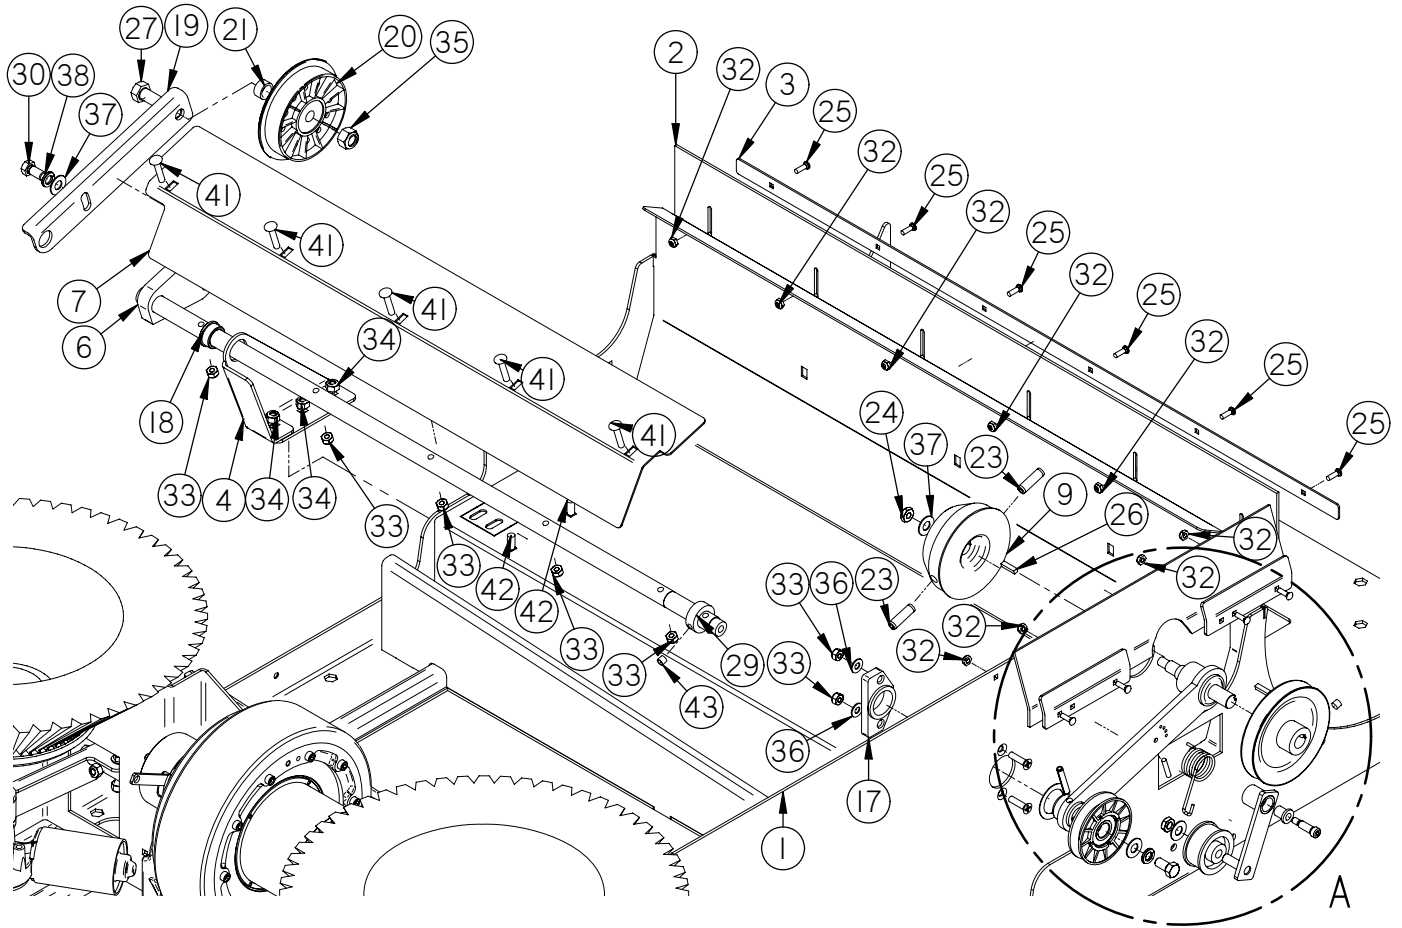

10 Main Broom Driver and Idler Arm

Item	Part No.	Part Description	Qty.
1	349-1100	MAIN FRAME	1
2	349-1165	CURTAIN, REAR WALL	1
3	349-1175	CURTAIN BAND, REAR WALL	1
4	349-1240	MAINBROOM SUPPORT BRACKET	1
5	349-3170	IDLER PULLEY	1
6	349-4100	MAIN BROOM SUSPENSION ARM	1
7	349-4140	ATTENUATOR	1
8	349-4160A	MAIN BROOM LAT ARM W/BEARING	1
9	349-4200	BROOM DRIVER	1
10	349-5750	RIGHT SIDE CURTAIN	1
11	349-5760	CURTAIN BAND	2
12	4-316	BROOM DRIVE PULLEY	1
13	4-318	IDLER PULLEY	1
14	4-319	TENSION SPRING	1
15	4-360	REVERSE IDLER ARM	1
16	4-366	BUSHING, IDLER ARM	1
17	4-421	SUPPORT BLOCK	1
18	4-4230	3/4" X 1" X 1/2" FLG BEARING	1
19	4-430	IDLER ARM	1
20	4-432	IDLER DRUM	1
21	4-432A	IDLER DRUM SPACER	1
22	H-00103	1/4" X 1 1/2" SPRING PIN	1
23	H-00105	3/8" X 1 1/4" SPRING PIN	2
24	H-0171004	JNYL 3/8- 24 SS	1
25	H-0172519	CB #10-32 X 5/8" SS	10
26	H-0953152	3/16" X 3/4" KEY	2
27	H-13211	HCS 1/2"-13 X 2"	1
28	H-25283	SSS CP #10-32 X 1"	1
29	H-33376	SET SCREW SHAFT COLLAR, 3/4" ID X 9/16 LG	1
30	H-70103	HCS 3/8"-16 X 3/4" SS	2
31	H-7042834	SHIM 1.125 ID X 1.625 OD X .030 SS	1
32	H-70858	NYLOK #10-32 SS	10
33	H-70860	NYLOK 1/4"- 20 SS	7
34	H-70861	NYLOK 5/16" - 18 SS	3
35	H-70864	NYLOK 1/2"-13 SS	1
36	H-71013	FW 1/4 ID X 5/8 OD SS	2
37	H-71017	FW 3/8 ID X 7/8 OD SS	4
38	H-71067	LW 3/8" SS	2
39	H-72710	FHP 1/4"- 20 X 1" SS	2
40	H-74107	SB 5/16" X 3/4" SS	1
41	H-74421	CB 1/4"- 20 X 1-1/4" SS	5
42	H-74429	CB 5/16"- 18 X 3/4" SS	3
43	H-81983	5/16" X 1/4" KURL SET SCREW	2
44	H-NJ06C	JNYL 3/8- 16 SS	1