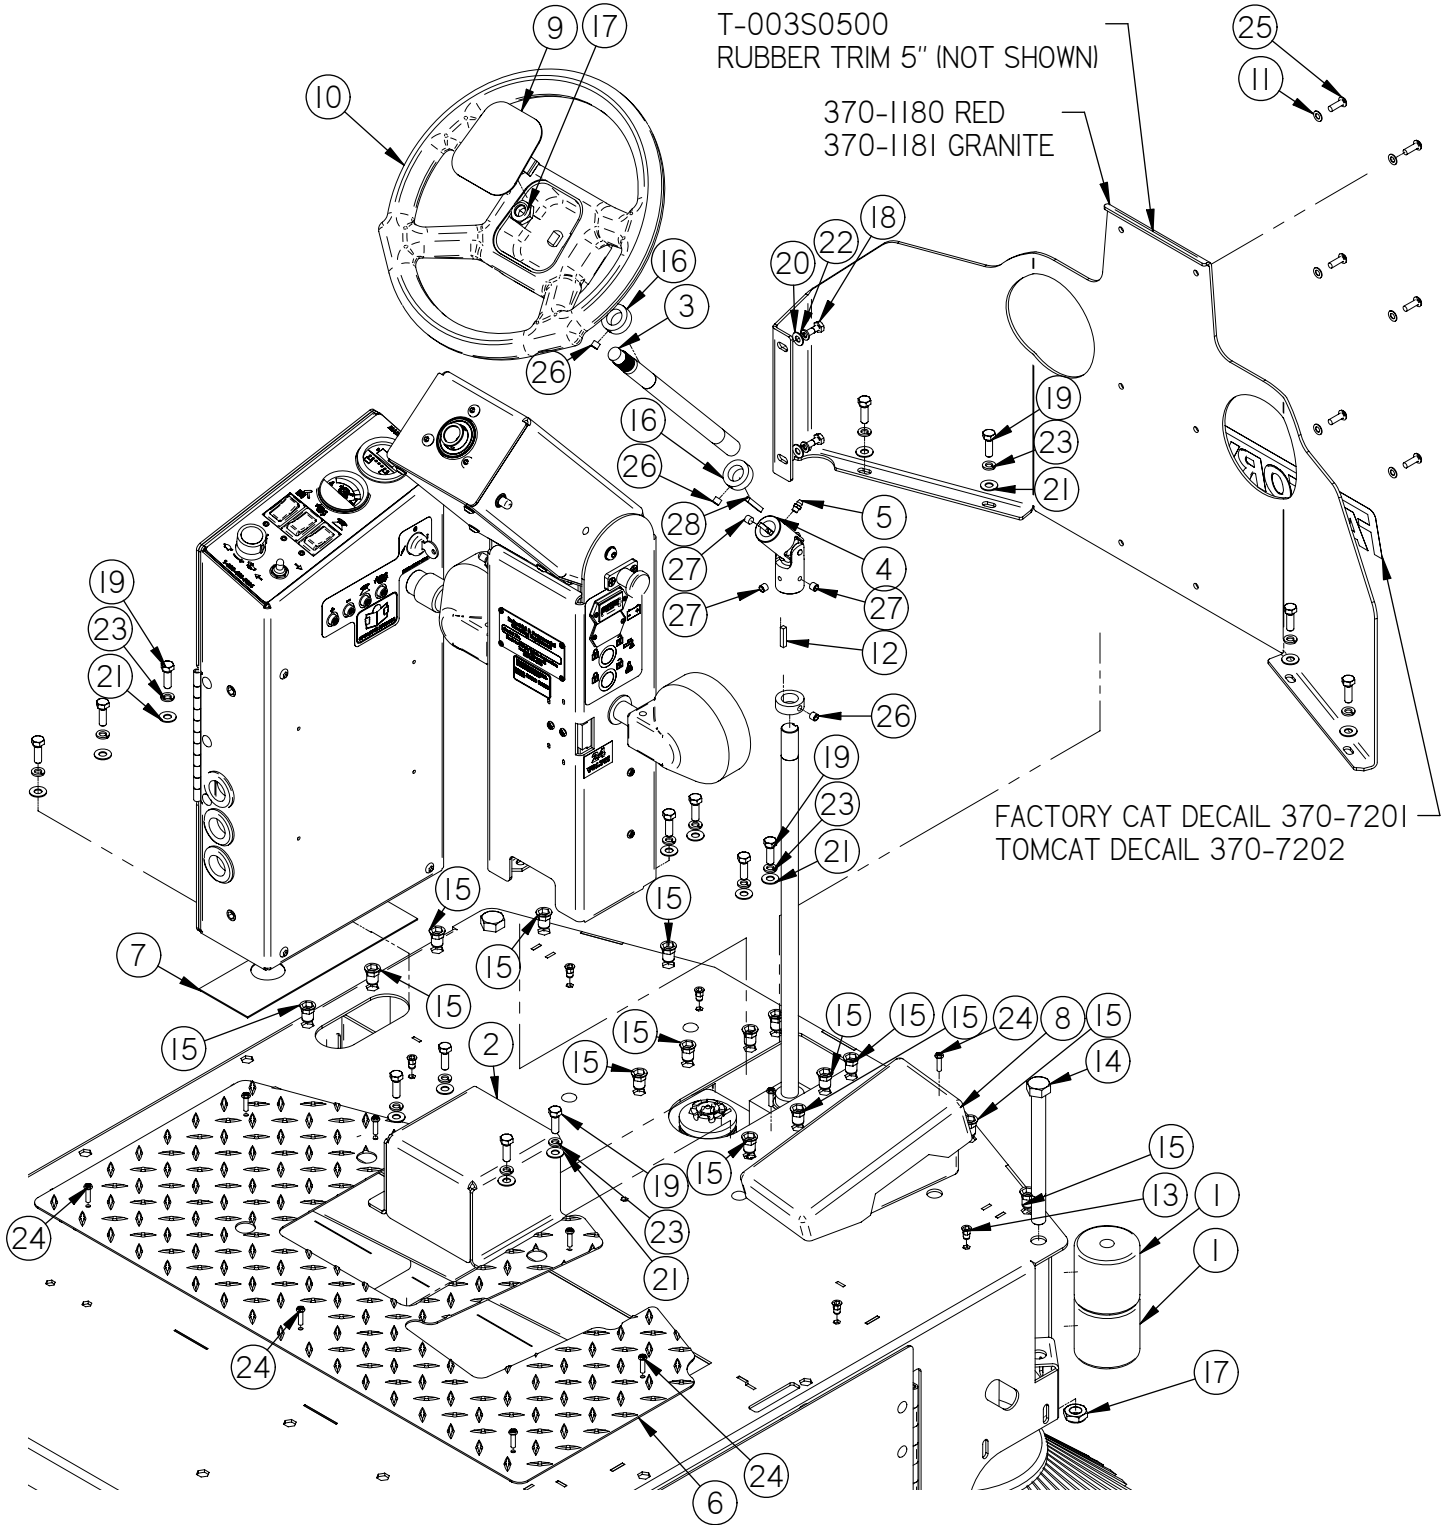

Item	Part No.	Part Description	Qty.
1	21-1127	ROLLER	2
2	250-1173	DRIVE COVER	1
3	290-7090	STEERING SHAFT, UPPER	1
4	290-7110	U-JOINT	1
5	290-7111	1/4-28 ZERK FITTING	1
6	370-1610	NON SKID FLOOR PLATE	1
7	370-2004	CENTRAL COMMAND DUST CURTAIN	1
8	8-290	FOOT PEDAL	1
9	8-701A	STEERING COVER	1
10	8-703	STEERING WHEEL	1
11	H-00282	FW 1/4" NYLON	6
12	H-01125	3/16" X 1" KEY	1
13	H-02309	HCN #10-32, LG CRIMP	5
14	H-13327	HB 5/8"- 11 X 7"	2
15	H-312NCNL	HCN 5/16"-18 LG	15
16	H-33376	SET SCREW SHAFT COLLAR, 3/4" ID X 9/16 LG	3
17	H-37038	JNYL 5/8"- 11	2
18	H-70003	HCS 1/4"-20 X 3/4" SS	2
19	H-70055	HCS 5/16"- 18 X 1" SS	15
20	H-71013	FW 1/4 ID X 5/8 OD SS	2
21	H-71015	FW 5/16 ID X 3/4 OD SS	15
22	H-71063	LW 1/4" SS	2
23	H-71065	LW 5/16" SS	15
24	H-72534	PPH #10-32 X 3/4" S/S	9
25	H-73754	BHSCS 1/4 - 20 X 3/4" SS	6
26	H-81983	5/16" X 1/4" KURL SET SCREW	3
27	H-82022	5/16-24" X 1/4" KURL SET SCREW	3
28	H-K14320	3/16" X 1 1/4" KEY	1