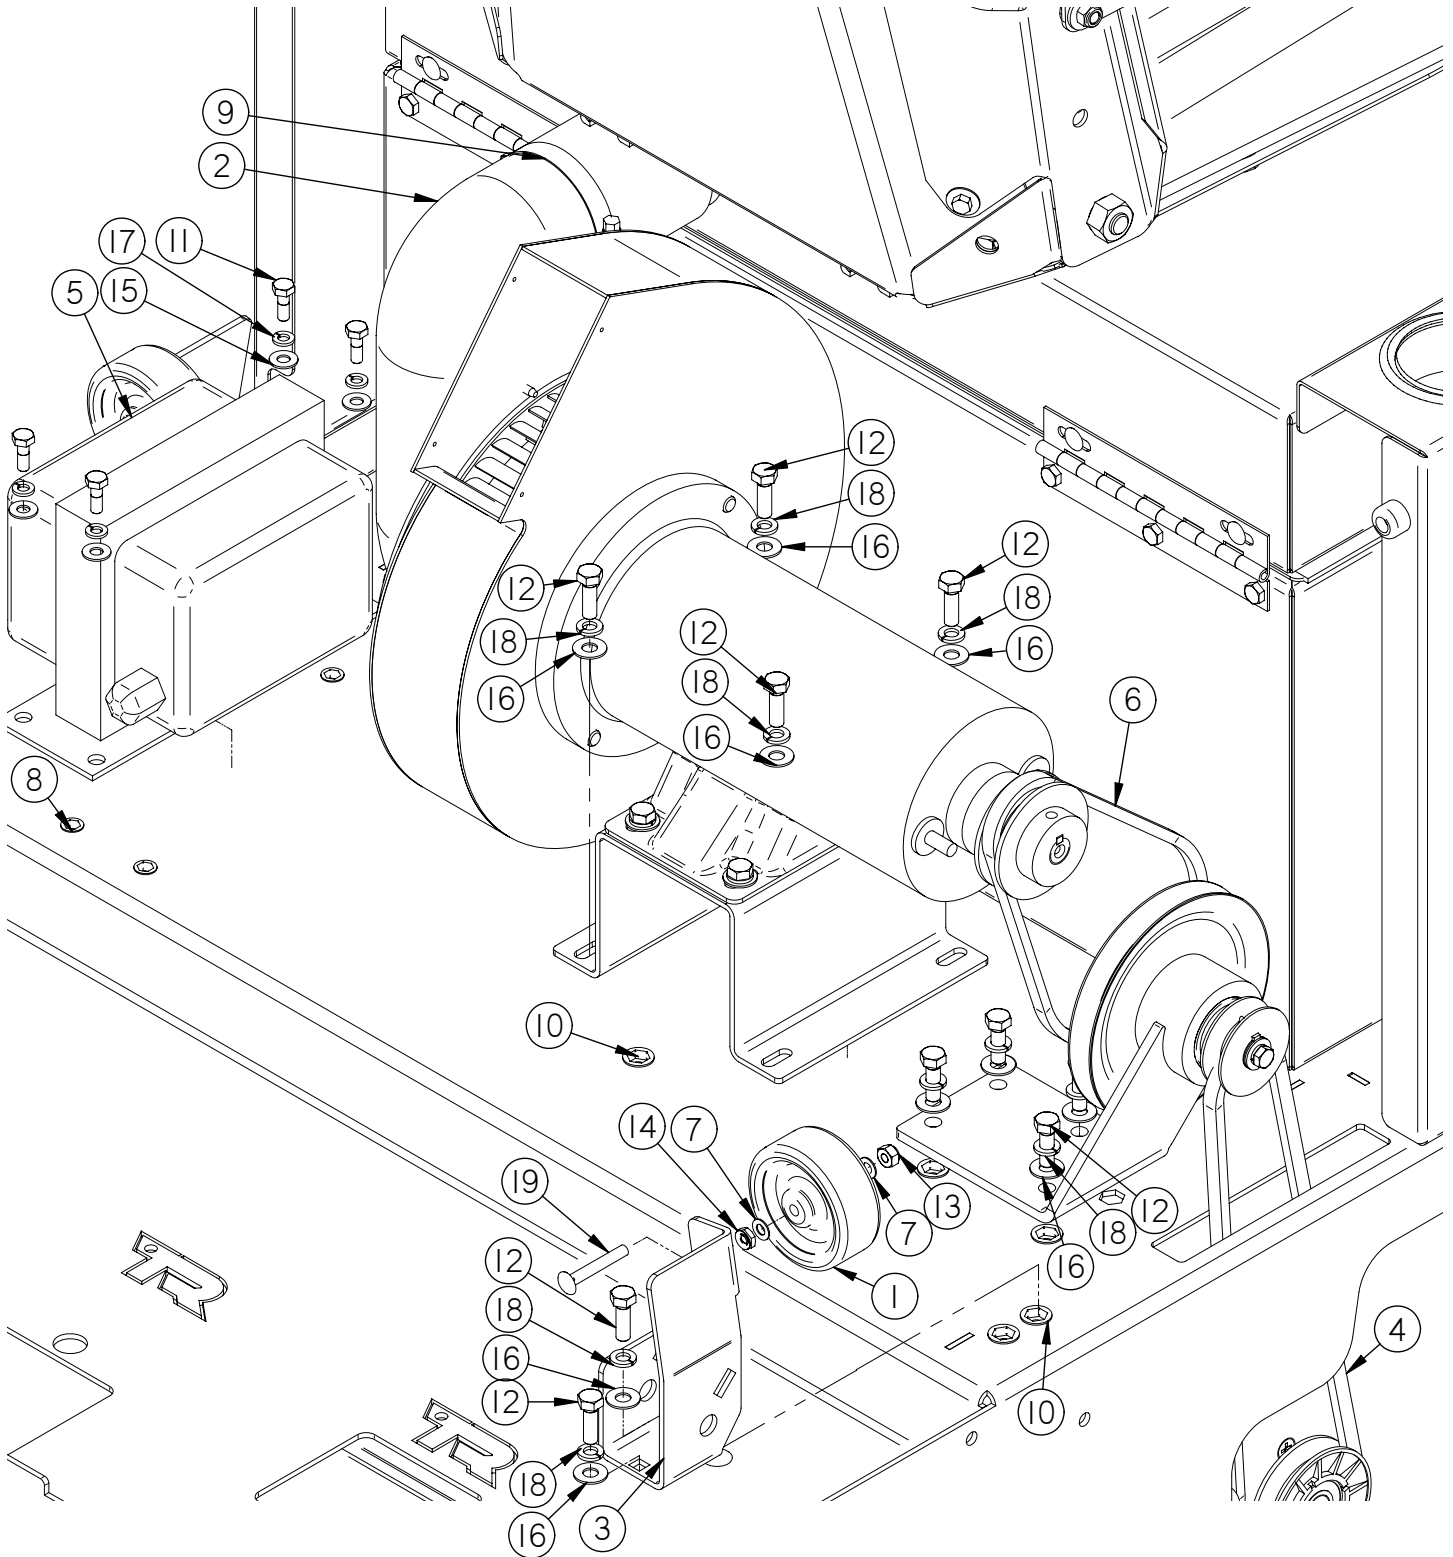

Item	Part No.	Part Description	Qty.
1	21-7600	SIDE WHEEL (GREY)	1
2	349-0020	3 INCH ID X 20 INCH LG. VAC HOSE	1
3	349-1140	MAINBROOM PULLEY BRACKET	1
4	349-3020	MAIN BROOM BELT	1
5	8-244	BATTERY CHARGER, ON-BOARD, 25 AMP, 110V	1
6	8-301	MOTOR TO JACK SHAFT BELT	1
7	H-00282	FW 1/4" NYLON	2
8	H-00918	HCN 1/4"-20 LG	3
9	H-0427619	CLAMP 2" - 3"	1
10	H-312NCNL	HCN 5/16"-18 LG	8
11	H-70003	HCS 1/4"-20 X 3/4" SS	4
12	H-70055	HCS 5/16"- 18 X 1" SS	10
13	H-70860	NYLOK 1/4"- 20 SS	1
14	H-70925	KN 1/4-20 S/S	1
15	H-71013	FW 1/4 ID X 5/8 OD SS	4
16	H-71015	FW 5/16 ID X 3/4 OD SS	10
17	H-71063	LW 1/4" SS	4
18	H-71065	LW 5/16" SS	10
19	H-74396	CB 1/4"- 20 X 1-3/4" SS	1