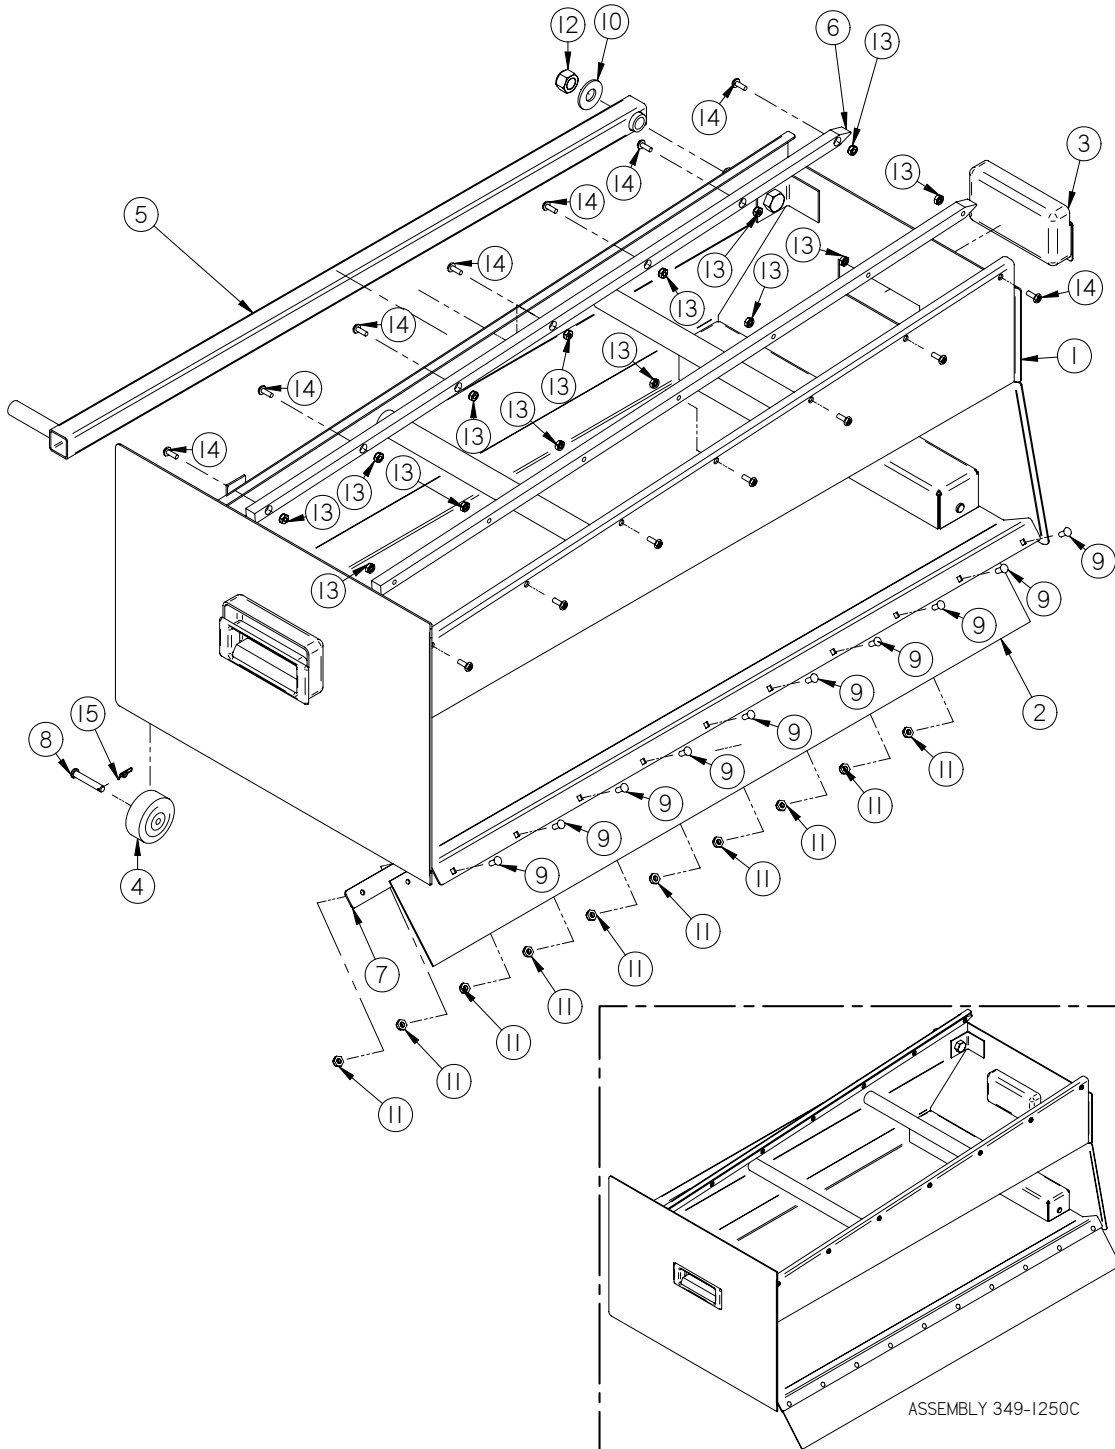

Item	Part No.	Part Description	Qty.
1	349-1250	HOPPER BODY	1
2	349-5710	HOPPER FLAP	1
3	5-849	RECESSED HANDLE	2
4	8-124	HOPPER WHEEL	4
5	8-128	HOPPER HANDLE	1
6	8-163	HDPE SLIDE RAIL	2
7	8-575	HOPPER FLOOR SEAL CLAMP	1
8	H-0156730	1/4" X 1 1/2" CLEVIS PIN	4
9	H-0172518	CB #10-32 X 1/2" SS	10
10	H-50352	FW 17/32" SS	1
11	H-70858	NYLOK #10-32 SS	10
12	H-70864	NYLOK 1/2"-13 SS	1
13	H-70922	KN #8-32	14
14	H-72398	PPH #8-32 X 1/2" S/S	14
15	H-RUE8	RUE RING COTTER	4