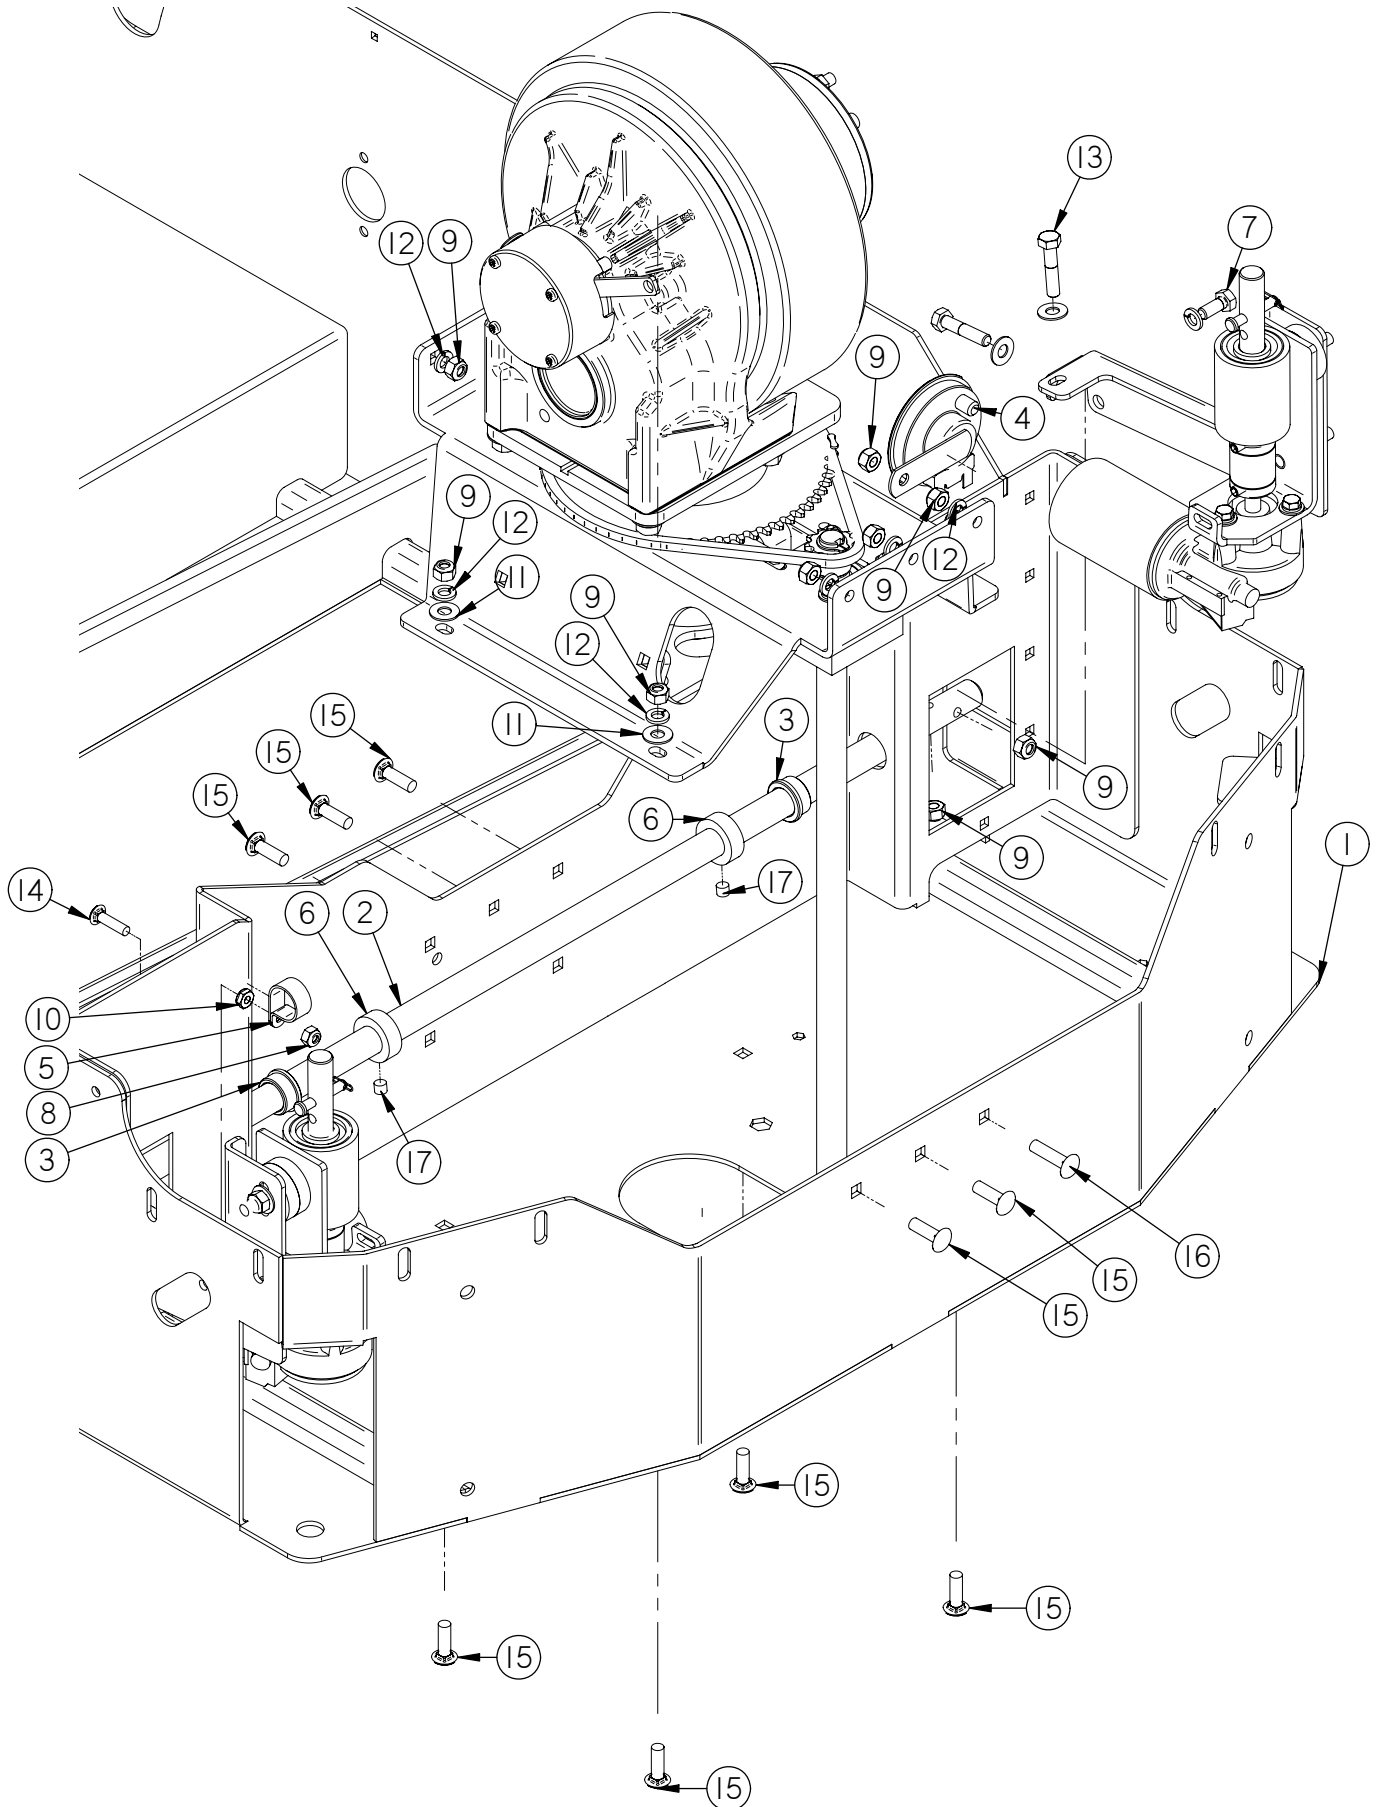

Item	Part No.	Part Description	Qty.
1	290-8750B	MOTOR MOUNT ASSEMBLY	1
2	349-4430	SIDE BROOM LIFT ARM, LH	1
3	4-402	SIDE BROOM POLYPROPYLENE	1
4	4-444	BROOM SAFETY DRIVE CPLG	1
5	4-446	GROMMET-3/8 ID X 1-1/2 OD X .375	3
6	8-220	SIDE BROOM MOTOR	1
7	H-0156730	1/4" X 1 1/2" CLEVIS PIN	1
8	H-25381	1/4"-20 X 3/8" KURL SET SCREW	2
9	H-70861	NYLOK 5/16" - 18 SS	2
10	H-71013	FW 1/4 ID X 5/8 OD SS	3
11	H-71015	FW 5/16 ID X 3/4 OD SS	2
12	H-71063	LW 1/4" SS	3
13	H-M82550	HCS M6-1.0 X 20 SS	3
14	H-RUE8	RUE RING COTTER	1

Item	Part No.	Part Description	Qty.
1	290-8750B	MOTOR MOUNT ASSEMBLY	1
2	349-4431	SIDE BROOM LIFT ARM, RH	1
3	4-402	SIDE BROOM POLYPROPYLENE	1
4	4-444	BROOM SAFETY DRIVE CPLG	1
5	4-446	GROMMET-3/8 ID X 1-1/2 OD X .375	3
6	8-220	SIDE BROOM MOTOR	1
7	H-0156730	1/4" X 1 1/2" CLEVIS PIN	1
8	H-25381	1/4"-20 X 3/8" KURL SET SCREW	2
9	H-70861	NYLOK 5/16" - 18 SS	2
10	H-71013	FW 1/4 ID X 5/8 OD SS	3
11	H-71015	FW 5/16 ID X 3/4 OD SS	2
12	H-71063	LW 1/4" SS	3
13	H-M82550	HCS M6-1.0 X 20 SS	3
14	H-RUE8	RUE RING COTTER	1