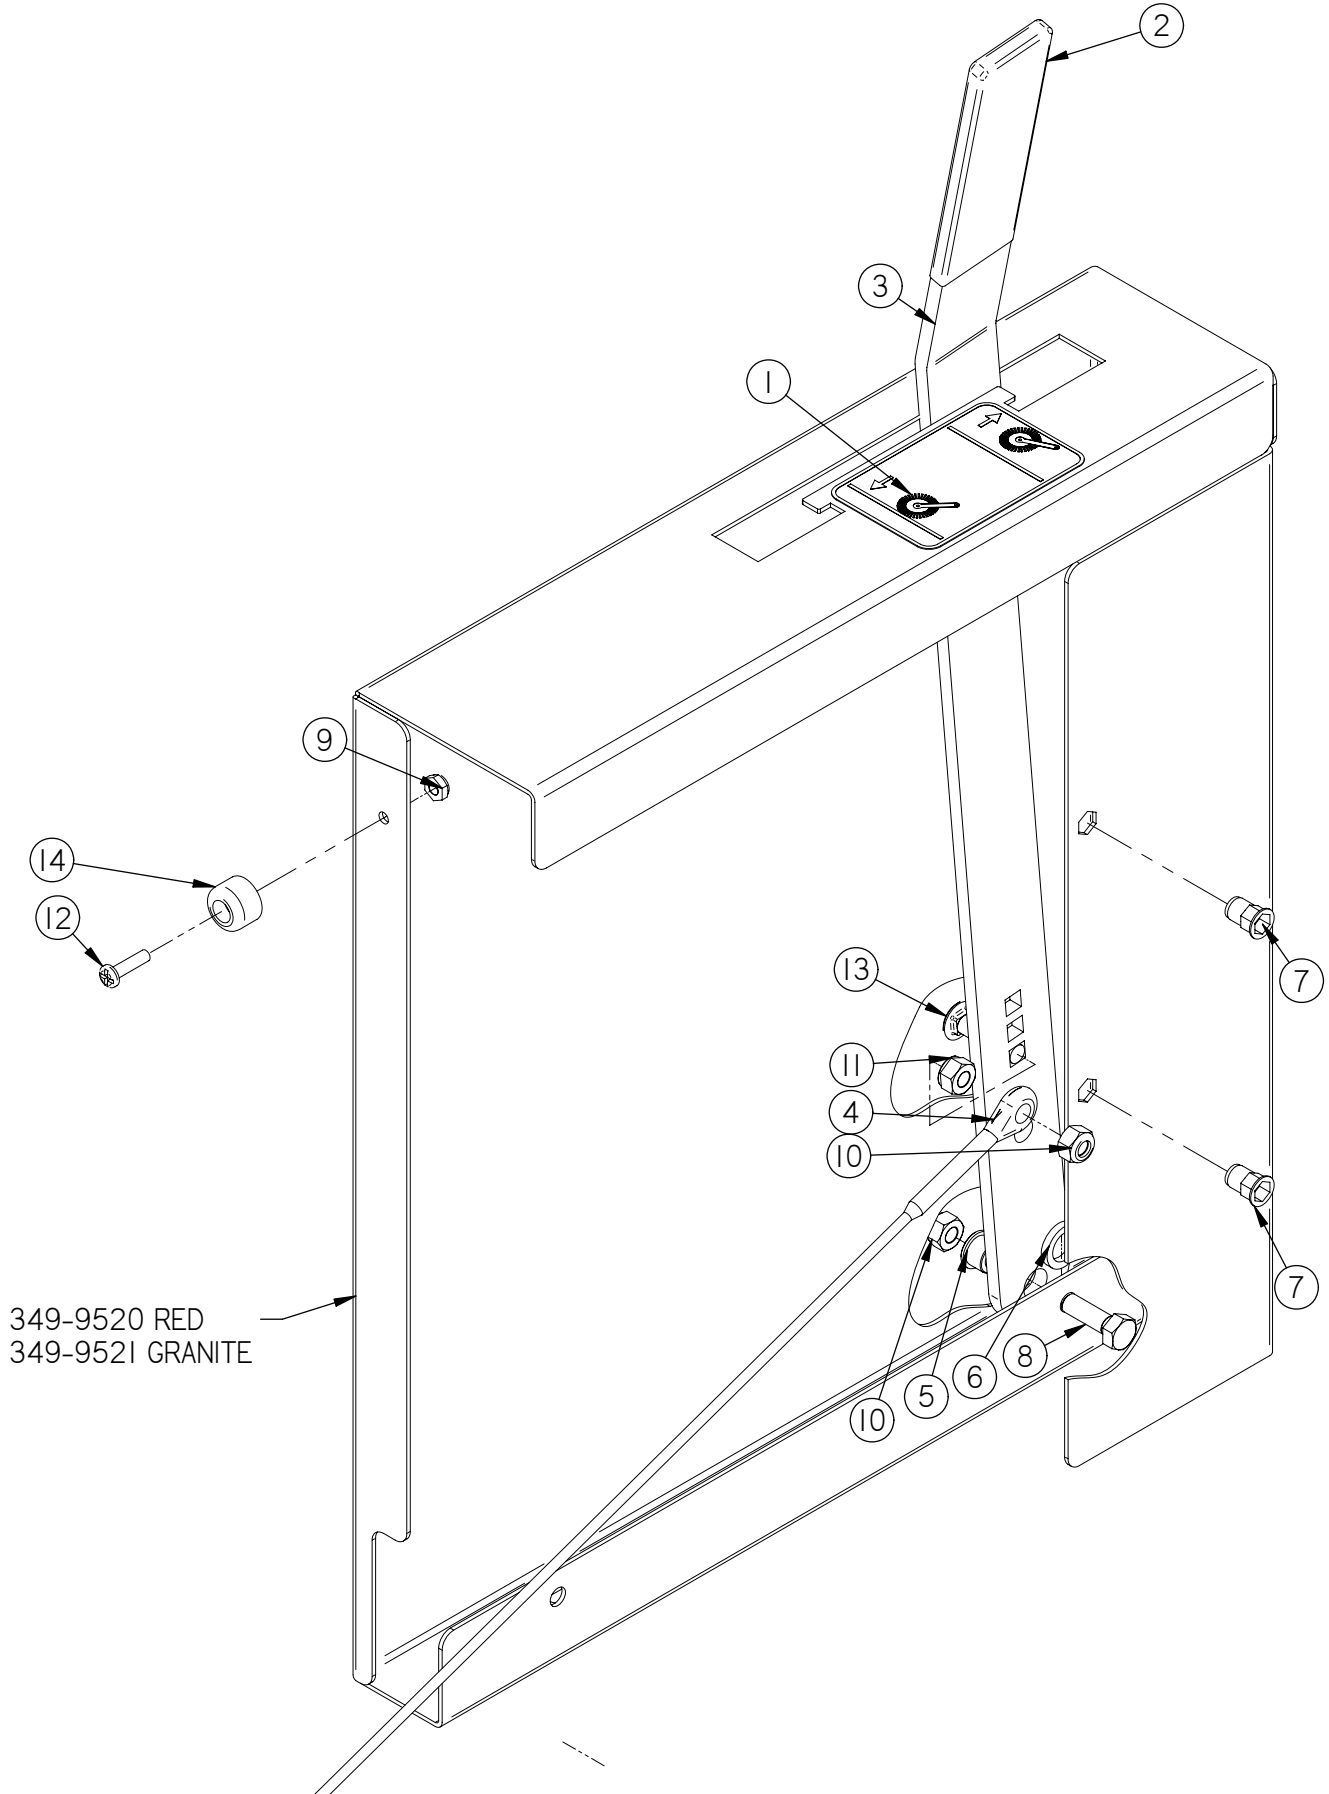

Item	Part No.	Part Description	Qty.
1	349-1501	MAIN BROOM STICKER	1
2	349-4480	LIFT ARM GRIP	1
3	349-4510	MAIN BROOM LIFT LEVER	1
4	349-7890	SIDE BROOM CABLE	1
5	370-1245	BUSHING	1
6	H-01320	FW 1/2" ID X 1/8" THICK NYLON	1
7	H-250HCN	HCN 1/4"-20	2
8	H-70055	HCS 5/16"- 18 X 1" SS	1
9	H-70858	NYLOK #10-32 SS	1
10	H-70861	NYLOK 5/16" - 18 SS	2
11	H-70926	KN 15/16-18 S/S	1
12	H-72534	PPH #10-32 X 3/4" S/S	1
13	H-74431	CB 5/16"- 18 X 1-1/4" SS	1
14	H-9540	RUBBER BUMPER, 25/32"	1