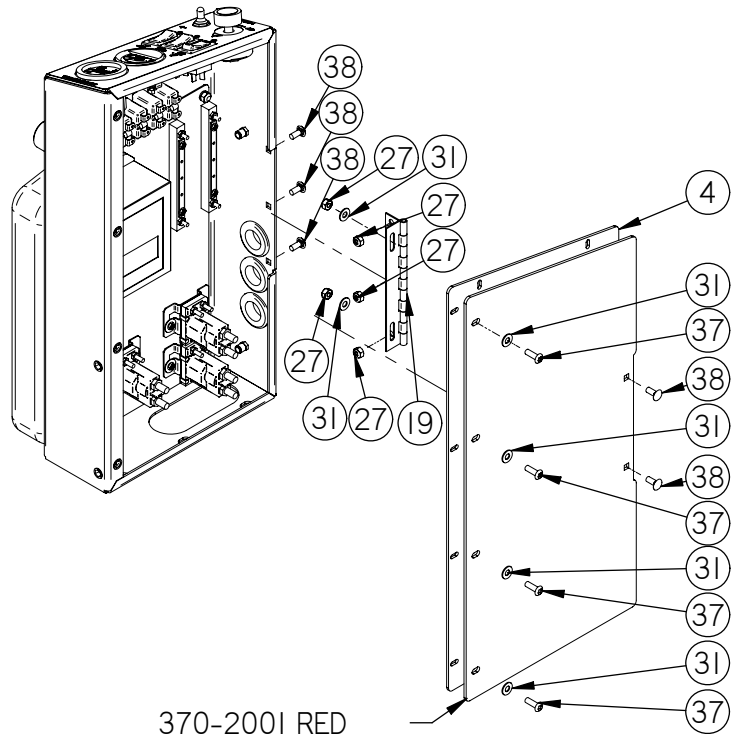

Item	Part No.	Part Description	Qty.
1	190-4855	BATTERY METER	1
2	190-9609	FUSE, RESETTABLE, 40 AMP	1
3	21-4520	SPEED CONTROL KNOB, RED	1
4	290-2004	ACCESS COVER GASKET	1
5	290-234	KEY SWITCH	1
6	290-234A	KEY SET (REPLACE)	1
7	349-1500	CONTROL PANEL STICKER, FRONT	1
8	349-2013	CONTROL PANEL STICKER, TOP	1
9	349-2331	RELAY, 24V, SMALL W/FLAT MTG PLATE	3
10	349-4852	BROOM PRESSURE GAUGE, 40 AMP	1
11	370-0002	OPERATORS MANUAL HOLDER	1
12	370-2006	HARDWARE PANEL	1
13	390-9610	FUSE, RESETTABLE, 10 AMP, 50V DC MAX	1
14	390-9615	FUSE, RESETTABLE, 15 AMP, 50V DC MAX	2
15	4-451	RHEOSTAT, 2.5 AMP	1
16	5-300	EMERGENCY SHUT OFF	1
17	7-287	BUSS BAR UHMW	2
18	7-821	SWITCH, TOGGLE, ON/ON (DPDT)	1
19	8-180	HINGE, 6-7/8" S/S	1
20	8-231	SWITCH, ON-OFF ROCKER SPST	2
21	8-233	OFF-MOM SPST	1
22	8-289	COMPUTER CONTROL	1
23	E-5HBB	5 HOLE BUSS BAR	2
24	H-01196	PROTECTIVE BOOT, TOGGLE SWITCH, (RED)	1
25	H-250HCN	HCN 1/4"-20	8
26	H-70710	HN 1/4"- 20 SS	8
27	H-70860	NYLOK 1/4"- 20 SS	5
28	H-70922	KN #8-32	4
29	H-70923	KN #10-32 SS	3
30	H-71010	FW #10 ID X 11/16 OD SS	10
31	H-71013	FW 1/4 ID X 5/8 OD SS	6
32	H-71063	LW 1/4" SS	4
33	H-72398	PPH #8-32 X 1/2" S/S	10
34	H-72418	PPH #8-32 X 1" S/S	4
35	H-72515	PPH #10-32 X 1/2" S/S	3
36	H-73742	PPH #10-32 X 3/8" S/S	10
37	H-73754	BHSCS 1/4 - 20 X 3/4" SS	8
38	H-74418	CB 1/4"- 20 X 5/8" S/S	5
39	H-9307K74	GROMMET, 1" ID X 1-3/4" OD BUNA-N	3