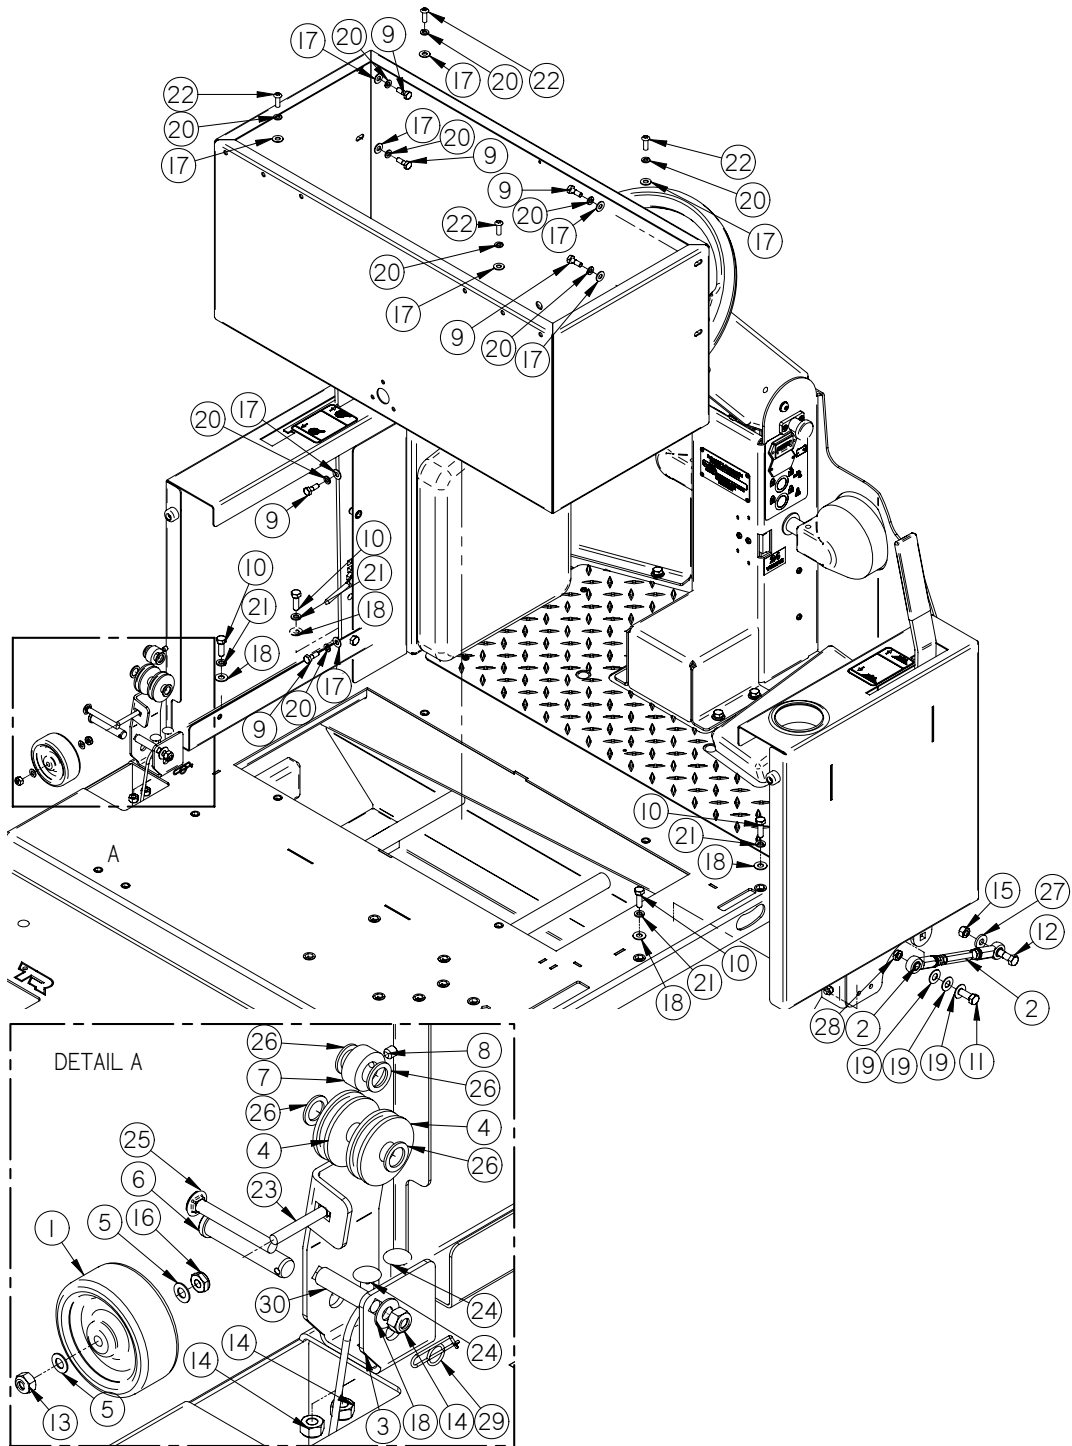

Item	Part No.	Part Description	Qty.
1	21-7600	SIDE WHEEL (GREY)	1
2	253-8440	ADJUSTABLE LATERAL ARM	1
3	349-1140	MAINBROOM PULLEY BRACKET	1
4	349-7721	PULLEY, NYLON	2
5	H-00282	FW 1/4" NYLON	2
6	H-0156773	CLEVIS PIN, 1/2" X 2-1/2"	1
7	H-03660	.1/2" ID X 7/16" LG SETSCREW SHAFT COLLAR	1
8	H-25379	SETSCREW, KCP, 1/4"-20 X 1/4"	1
9	H-70003	HCS 1/4"-20 X 3/4" SS	6
10	H-70055	HCS 5/16"- 18 X 1" SS	4
11	H-70105	HCS 3/8"- 16 X 1" SS	1
12	H-70109	HCS 3/8"- 16 X 1-1/2" SS	1
13	H-70860	NYLOK 1/4"- 20 SS	1
14	H-70861	NYLOK 5/16" - 18 SS	3
15	H-70862	NYLOK 3/8"-16 SS	1
16	H-70925	KN 1/4-20 S/S	1
17	H-71013	FW 1/4 ID X 5/8 OD SS	10
18	H-71015	FW 5/16 ID X 3/4 OD SS	5
19	H-71017	FW 3/8 ID X 7/8 OD SS	3
20	H-71063	LW 1/4" SS	10
21	H-71065	LW 5/16" SS	4
22	H-73754	BHSCS 1/4 - 20 X 3/4" SS	4
23	H-74396	CB 1/4"- 20 X 1-3/4" SS	1
24	H-74429	CB 5/16"- 18 X 3/4" SS	2
25	H-74434	CB 5/16"- 18 X 2.5" SS	1
26	H-76065	FW 1/2" NYLON	4
27	H-98025	FW 3/8" GRADE 8	1
28	H-NJ06C	JNYL 3/8- 16 SS	1
29	H-RUE22	1/2" RUE RING COTTER	1
30	T-03IB0175	CABLE GUIDE	1