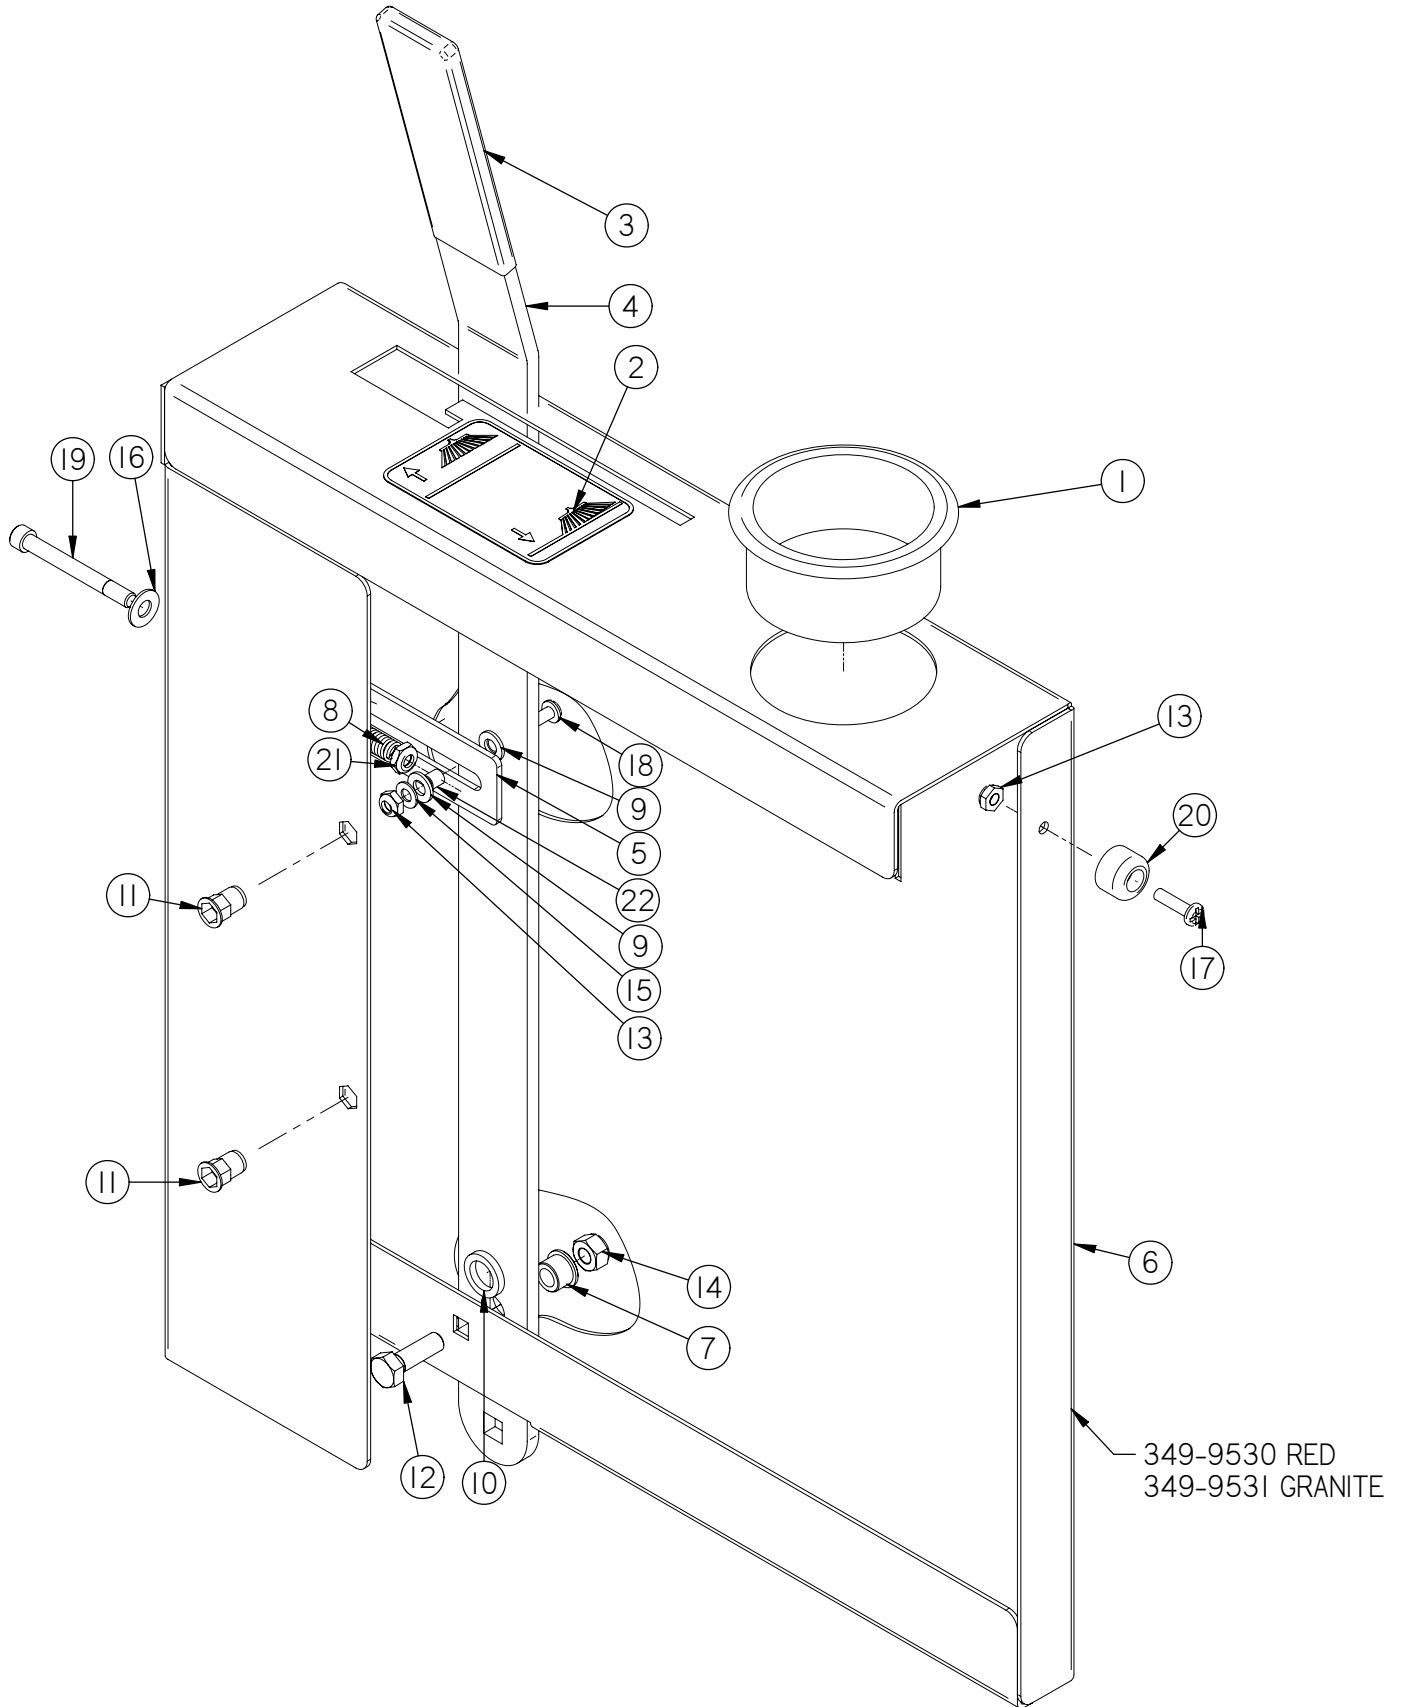

Item	Part No.	Part Description	Qty.
1	349-0014	CUP HOLDER	1
2	349-1502	SIDE BROOM STICKER	1
3	349-4480	LIFT ARM GRIP	1
4	349-4610	LEVER, SIDE BROOM	1
5	349-4650	SIDE BROOM ADJ. PLATE	1
6	349-9530	SIDE BROOM LIFT LEVER PANEL	1
7	370-1245	BUSHING	1
8	8-466	SPRING	1
9	H-00283	FW 1/4" NYLON	2
10	H-01320	FW 1/2" ID X 1/8" THICK NYLON	1
11	H-250HCN	HCN 1/4"-20	2
12	H-70055	HCS 5/16"- 18 X 1" SS	1
13	H-70858	NYLOK #10-32 SS	2
14	H-70861	NYLOK 5/16" - 18 SS	1
15	H-71009	FW #10 SS	1
16	H-71013	FW 1/4 ID X 5/8 OD SS	1
17	H-72534	PPH #10-32 X 3/4" S/S	1
18	H-72536	PPH #10-32 X 1" S/S	1
19	H-73467	SHCS 1/4-20 X 2.25 SS	1
20	H-9540	RUBBER BUMPER, 25/32"	1
21	H-NJ04C	JNYL 1/4" - 20 SS	1
22	M-639IK122	.25 OD X .1875 ID X .25 LG SLEEVE	1