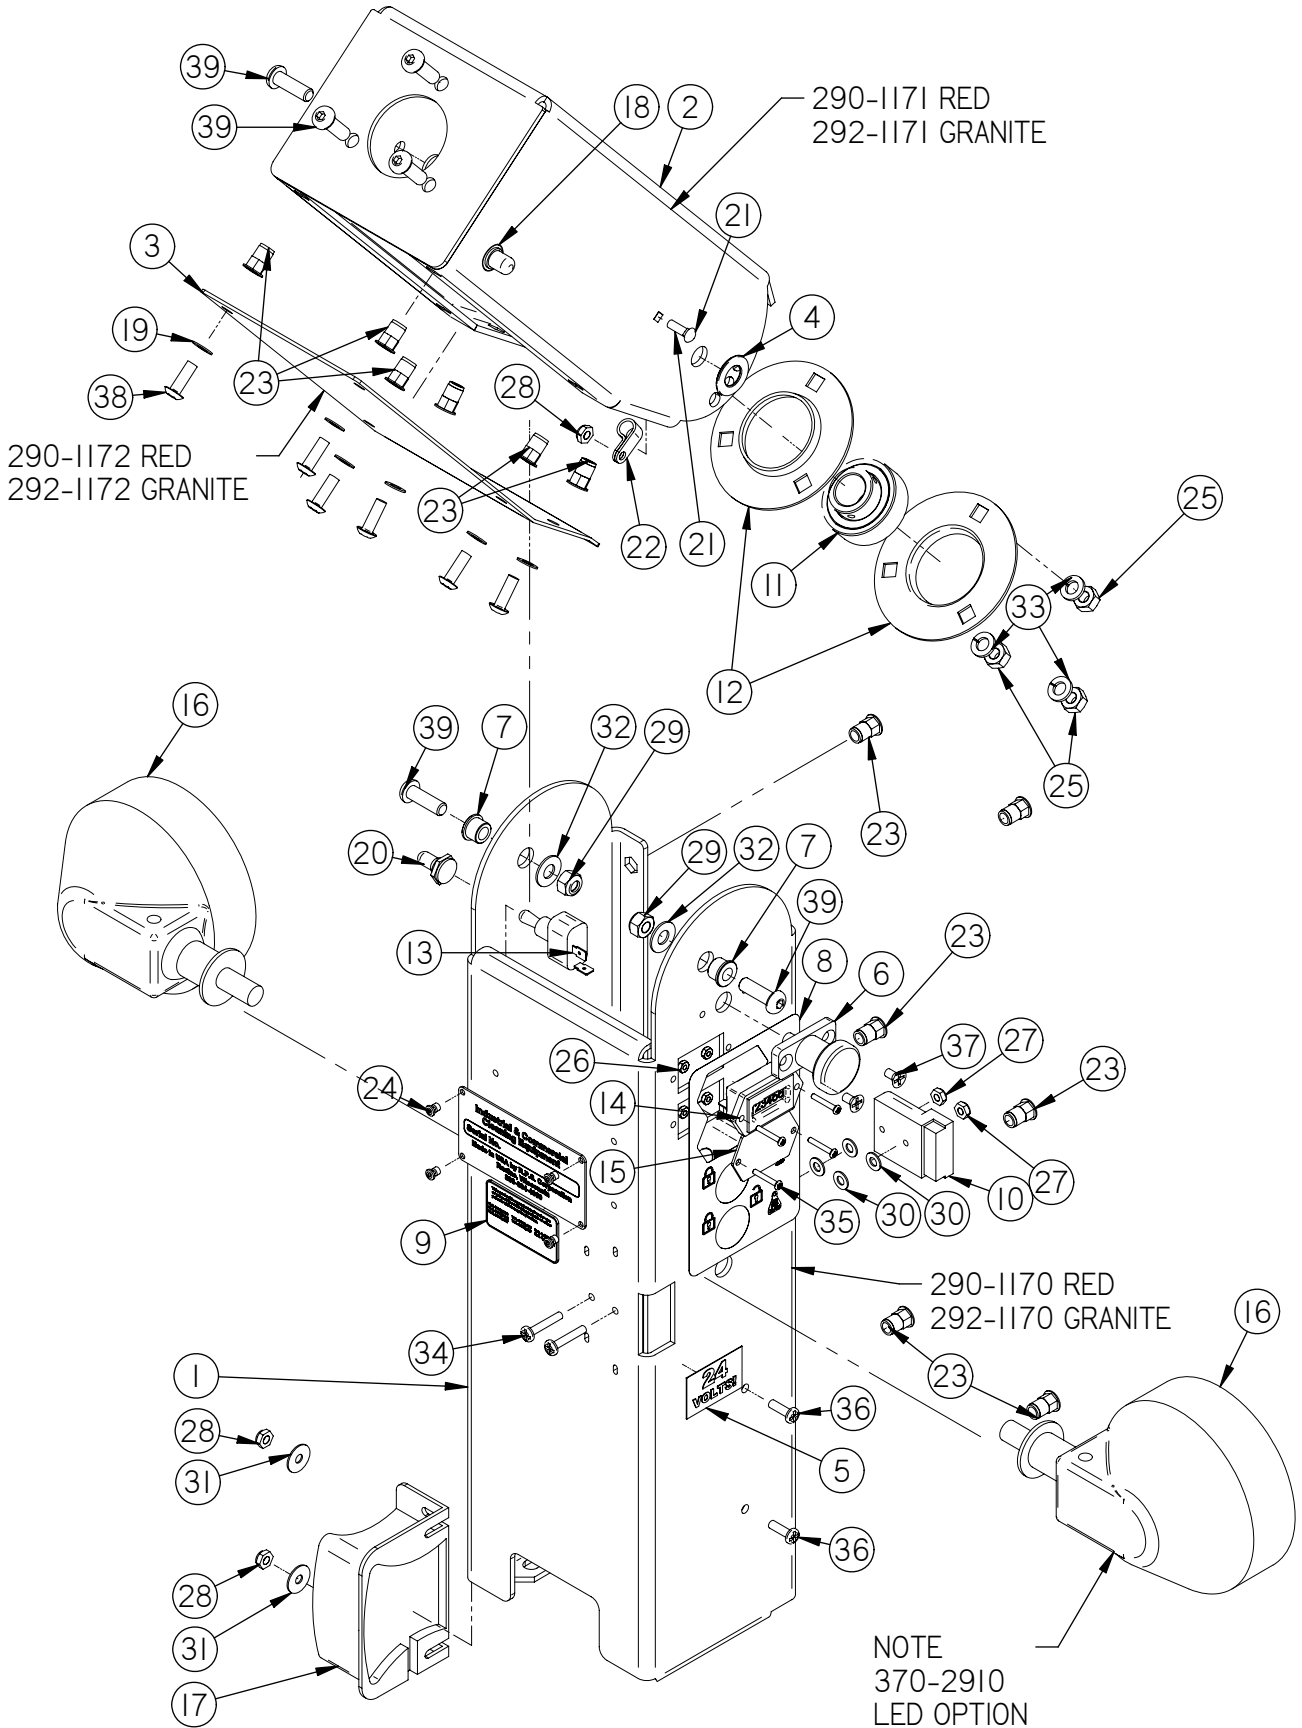

Item	Part No.	Part Description	Qty.
1	290-1170	LOWER STEERING TOWER	1
2	290-1171	UPPER STEERING TOWER	1
3	290-1172	COVER	1
4	290-1247	BRONZE THRUST BEARING, .50" ID X 1.0" OD X 1/16" TH	2
5	290-1505	24 VOLT STICKER	1
6	290-7050	INDEX PLUNGER	1
7	370-1245	BUSHING	2
8	370-7204	METER STICKER	1
9	370-7206	PATENT PLATE	1
10	4-259	CONNECTOR, RED 50, HOUSING ONLY	1
11	4-352	BEARING	1
12	4-364A	FLANGE, 1.75" ID	2
13	5-892	TOGGLE, ON-OFF SPST	1
14	8-262	HOUR METER	1
15	8-263	METER PLUG	1
16	8-291	HEADLIGHT	2
17	8-292	BACKUP ALARM	1
18	8-294B	PUSH BUTTON SWITCH, SILVER	1
19	H-00282	FW 1/4" NYLON	6
20	H-01200	PROTECTIVE BOOT, TOGGLE SWITCH, (BLACK)	1
21	H-0172519	CB #10-32 X 5/8" SS	1
22	H-02239	3/8" NYLON LOOP CLAMP	1
23	H-250HCN	HCN 1/4"-20	12
24	H-41007	AB4-3A BLIND RIVET	4
25	H-70711	HN 5/16"- 18 SS	4
26	H-70854	NYLOK #4-40 SS	4
27	H-70856	NYLOK #8-32 SS	2
28	H-70858	NYLOK #10-32 SS	3
29	H-70861	NYLOK 5/16" - 18 SS	2
30	H-71009	FW #10 SS	4
31	H-71010	FW #10 ID X 11/16 OD SS	2
32	H-71015	FW 5/16 ID X 3/4 OD SS	2
33	H-71065	LW 5/16" SS	4
34	H-72418	PPH #8-32 X 1" S/S	2
35	H-72490	PPH #4-40 X 3/4" S/S	4
36	H-72517	PPH #10-32 X 5/8" SS	2
37	H-72681	FHP #10-32 X 3/8" SS	2
38	H-73754	BHSCS 1/4 - 20 X 3/4" SS	6
39	H-73780	BHSCS 5/16-18 X 1	6