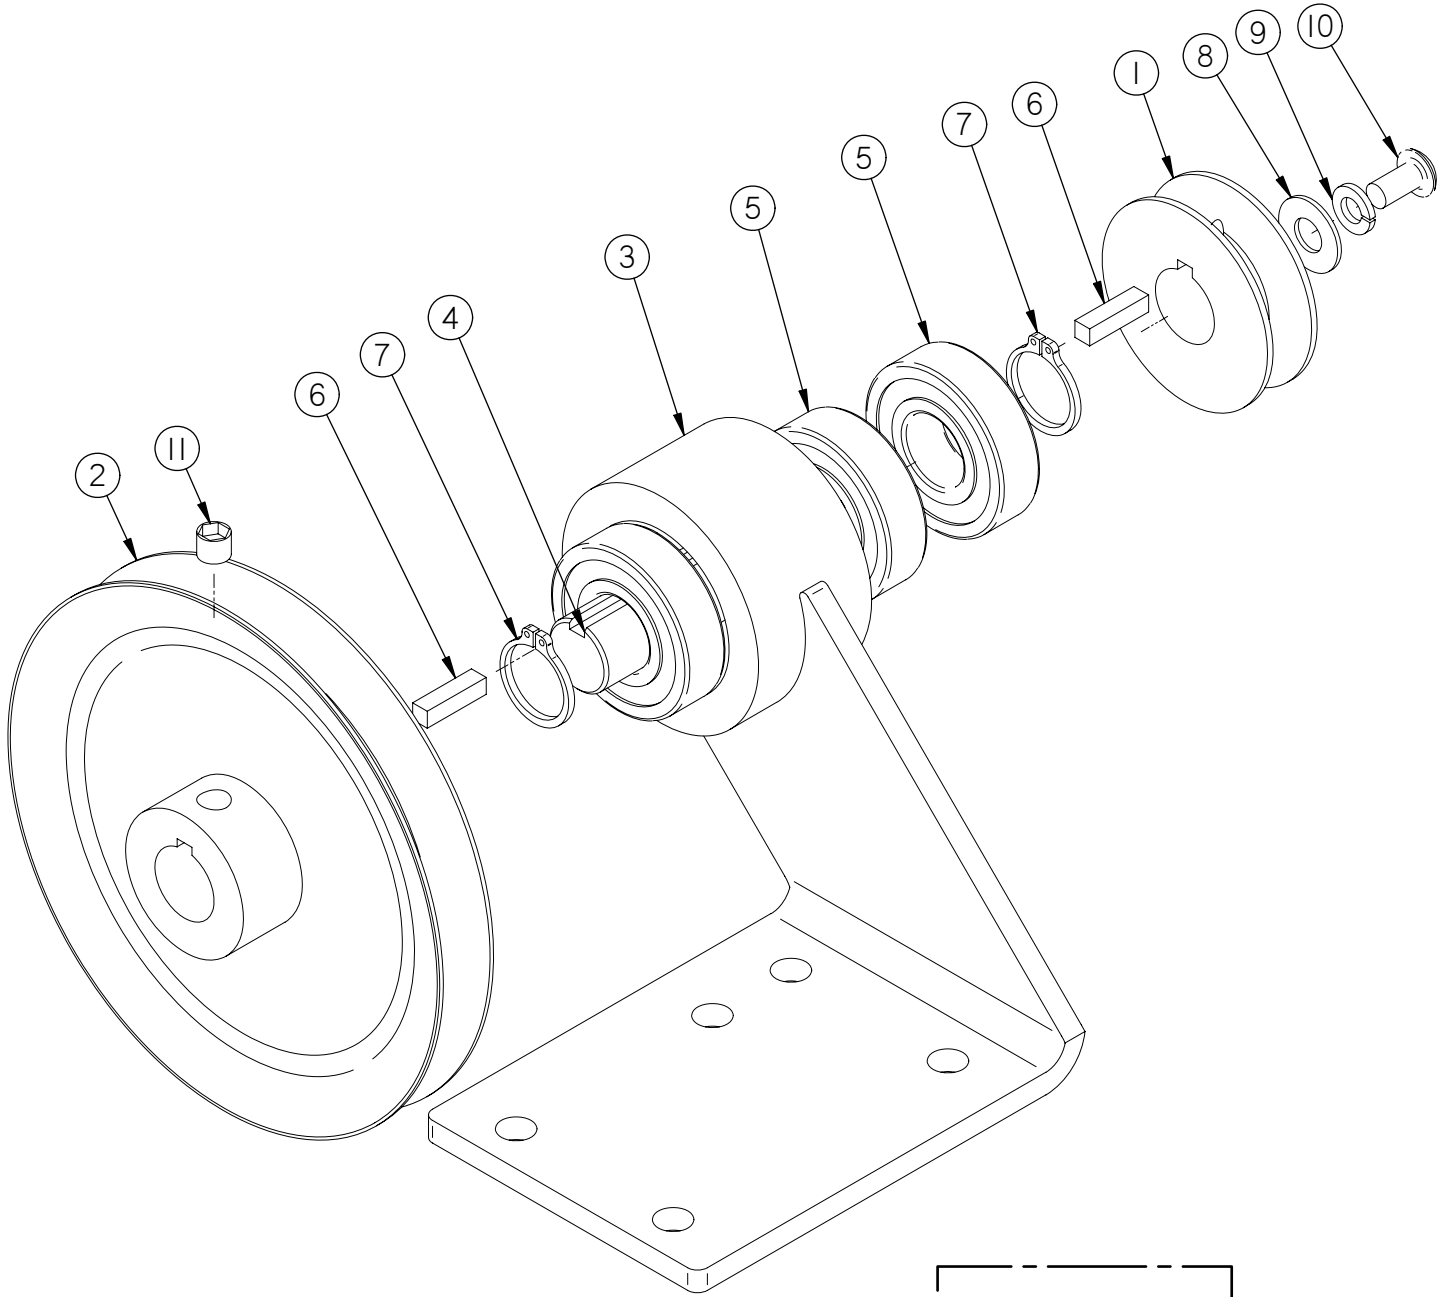

Item	Part No.	Part Description	Qty.
1	349-3200	BROOM DRIVE PULLEY	1
2	4-312	TRANS INPUT PULLEY	1
3	8-628	MAIN BROOM JACKSHAFT BRACKET	1
4	8-641	JACKSHAFT SHAFT	1
5	8-723B	BEARING	3
6	H-0953152	3/16" X 3/4" KEY	2
7	H-68015	SNAPRING 3/4"	2
8	H-71015	FW 5/16 ID X 3/4 OD SS	1
9	H-71063	LW 1/4" SS	1
10	H-73752	BHSCS 1/4 - 20 X 1/2" SS	1
11	H-81983	5/16" X 1/4" KURL SET SCREW	1