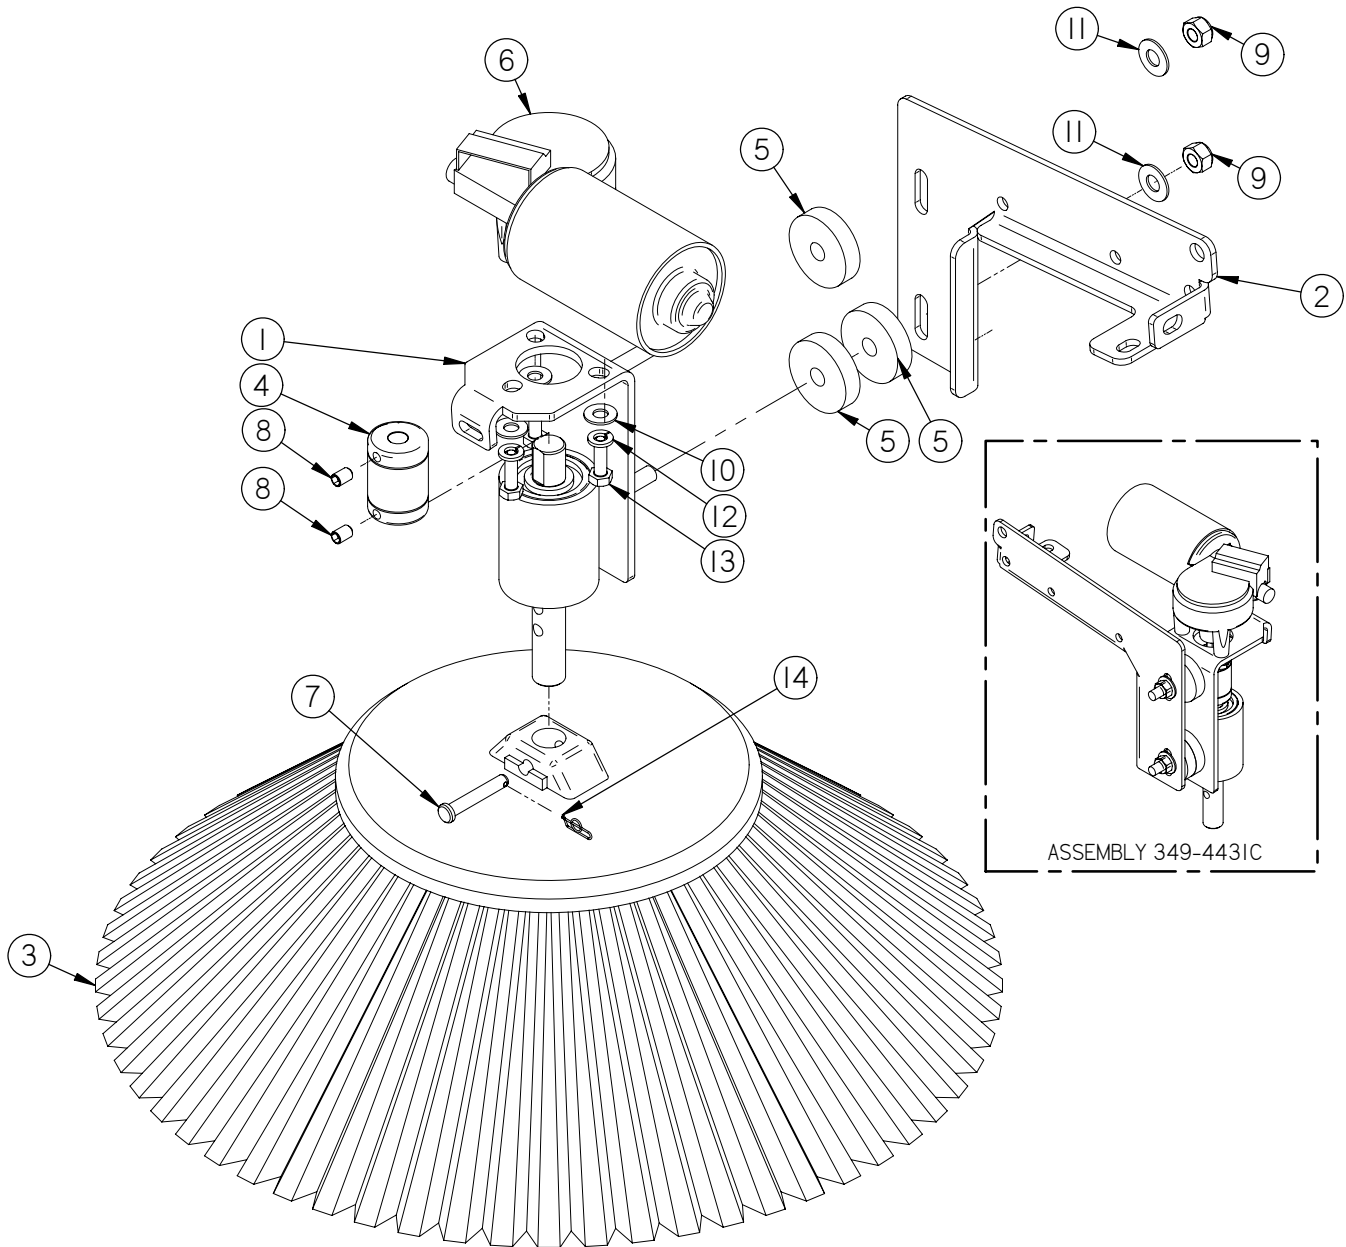

10" Front Drive Standard

12" Front Drive Optional

10" Front Drive

Item	Part No.	Part Description	Qty.
1	250-7120	STEERING SHAFT, LOWER	1
2	250-7314	60 TOOTH STEERING SPROCKET	1
3	250-7326	PIVOT PLATE	1
4	250-7327	STEERING CHAIN	1
5	250-7328	WIRE GUIDE	1
6	250-7332	STEERING SHAFT	1
7	290-1218	SPACER 7/8" OD. X 3/4" ID X 1/4" LG	1
8	37-7317	TAPERED ROLLER BEARING	2
9	37-7318	BEARING CAP	2
10	37-7319	STEERING SHAFT SEAL	2
11	37-7320	PRE LOAD SLEEVE	1
12	37-7321	SLOTTED NUT, 2.0 - 12	1
13	5-826	10 TOOTH SPROCKET	1
14	5-831	MASTER LINK	1
15	8-723	BEARING BLOCK	1
16	8-723B	BEARING	2
17	H-0171004	JNYL 3/8- 24 SS	2
18	H-0172951	HCS 3/8"- 24 X 2-1/2" SS FULL THREADED	2
19	H-25379	SETSCREW, KCP, 1/4"-20 X 1/4"	2
20	H-33376	SET SCREW SHAFT COLLAR, 3/4" ID X 9/16 LG	1
21	H-68013	SNAPRING 5/8"	1
22	H-70003	HCS 1/4"-20 X 5/8" SS	1
23	H-70103	HCS 3/8"-16 X 3/4" SS	2
24	H-70105	HCS 3/8"- 16 X 1" SS	4
25	H-70710	HN 1/4"- 20 SS	1
26	H-70712	HN 3/8"-16 SS	2
27	H-70732	HN 3/8"- 24 SS	1
28	H-71013	FW 1/4 ID X 5/8 OD SS	4
29	H-71017	FW 3/8 ID X 7/8 OD SS	6
30	H-71063	LW 1/4" SS	5
31	H-71067	LW 3/8" SS	6
32	H-72949	HCS 3/8"- 24 X 2" SS FULL THREADED	5
33	H-73754	BHSCS 1/4 - 20 X 3/4" SS	4
34	H-81983	5/16" X 1/4" KURL SET SCREW	1
35	H-K1432	3/16" X 1/2" KEY	1
36	M-9381T24	S-HOOK	1
37	T-050B0025	5/16 ID x 1/4" LG BLACK HOSE	1

Item	Part No.	Part Description	Qty.
1	290-8750B	MOTOR MOUNT ASSEMBLY	1
2	349-4430	SIDE BROOM LIFT ARM, LH	1
3	4-402	SIDE BROOM POLYPROPYLENE	1
4	4-444	BROOM SAFETY DRIVE CPLG	1
5	4-446	GROMMET-3/8 ID X 1-1/2 OD X .375	3
6	8-220	SIDE BROOM MOTOR	1
7	H-0156730	1/4" X 1 1/2" CLEVIS PIN	1
8	H-25381	1/4"-20 X 3/8" KURL SET SCREW	2
9	H-70861	NYLOK 5/16" - 18 SS	2
10	H-71013	FW 1/4 ID X 5/8 OD SS	3
11	H-71015	FW 5/16 ID X 3/4 OD SS	2
12	H-71063	LW 1/4" SS	3
13	H-M82550	HCS M6-1.0 X 20 SS	3
14	H-RUE8	RUE RING COTTER	1