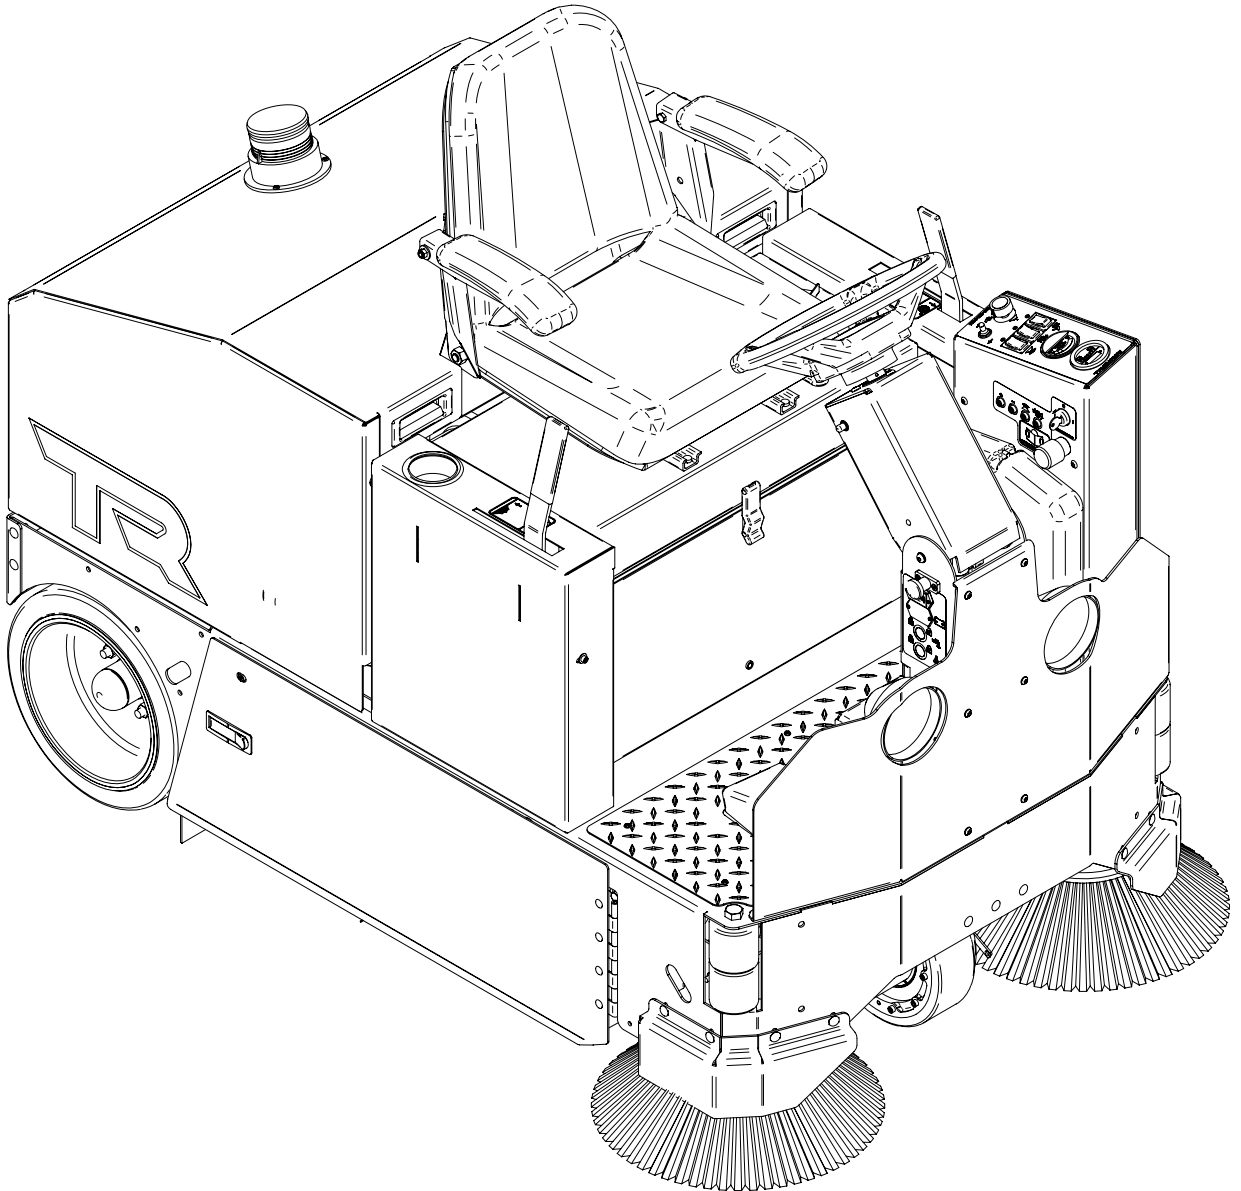

Version 1.0

PARTS MANUAL

TR SERIES

R.P.S. Corporation
P.O. Box 368
Racine, Wisconsin 53401

Phone: 1-800-634-4060
Fax: 1-866-901-3335

Front Wheel.....	4
Side Broom Right Hand.....	6
Side Broom Left Hand.....	7
Front Wheel and Side Brooms.....	8
Main Broom Driver and Idler Arm.....	10
Hopper.....	12
Rear Axle.....	14
Steering Tower.....	16
Central Command.....	18
Central Command and Steering Tower.....	20
Filter Box.....	22
Main Broom Panel.....	24
Side Broom Panel.....	26
Filter Box and Panels.....	28
Main Broom Motor.....	30
Jackshaft.....	32
Main Broom Motor and Jackshaft.....	34
Rear Hood.....	36
Options.....	38
Batteries.....	40