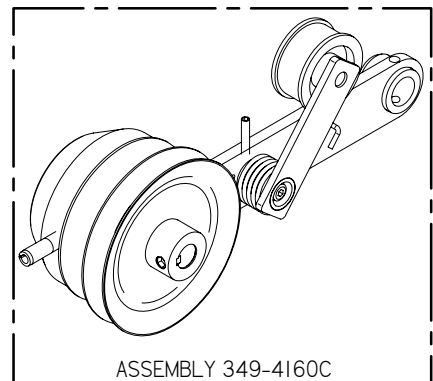

10 Main Broom Driver and Idler Arm

Item	Part No.	Part Description	Qty.
1	349-1100	MAIN FRAME	1
2	349-1165	CURTAIN, REAR WALL	1
3	349-1175	CURTAIN BAND, REAR WALL	1
4	349-1240	MAINBROOM SUPPORT BRACKET	1
5	349-3170	IDLER PULLEY	1
6	349-4100	MAIN BROOM SUSPENSION ARM	1
7	349-4140	ATTENUATOR	1
8	349-4160A	MAIN BROOM LAT ARM W/BEARING	1
9	349-4200	BROOM DRIVER	1
10	349-5750	RIGHT SIDE CURTAIN	1
11	349-5760	CURTAIN BAND	2
12	4-316	BROOM DRIVE PULLEY	1
13	4-318	IDLER PULLEY	1
14	4-319	TENSION SPRING	1
15	4-360	REVERSE IDLER ARM	1
16	4-366	BUSHING, IDLER ARM	1
17	4-421	SUPPORT BLOCK	1
18	4-4230	3/4" X 1" X 1/2" FLG BEARING	1
19	4-430	IDLER ARM	1
20	4-432	IDLER DRUM	1
21	4-432A	IDLER DRUM SPACER	1
22	H-00103	1/4" X 1 1/2" SPRING PIN	1
23	H-00105	3/8" X 1 1/4" SPRING PIN	2
24	H-0171004	JNYL 3/8- 24 SS	1
25	H-0172519	CB #10-32 X 5/8" SS	10
26	H-0953152	3/16" X 3/4" KEY	2
27	H-13211	HCS 1/2"-13 X 2"	1
28	H-25283	SSS CP #10-32 X 1"	1
29	H-33376	SET SCREW SHAFT COLLAR, 3/4" ID X 9/16 LG	1
30	H-70103	HCS 3/8"-16 X 3/4" SS	2
31	H-7042834	SHIM 1.125 ID X 1.625 OD X .030 SS	1
32	H-70858	NYLOK #10-32 SS	10
33	H-70860	NYLOK 1/4"- 20 SS	7
34	H-70861	NYLOK 5/16" - 18 SS	3
35	H-70864	NYLOK 1/2"-13 SS	1
36	H-71013	FW 1/4 ID X 5/8 OD SS	2
37	H-71017	FW 3/8 ID X 7/8 OD SS	4
38	H-71067	LW 3/8" SS	2
39	H-72710	FHP 1/4"- 20 X 1" SS	2
40	H-74107	SB 5/16" X 3/4" SS	1
41	H-74421	CB 1/4"- 20 X 1-1/4" SS	5
42	H-74429	CB 5/16"- 18 X 3/4" SS	3
43	H-81983	5/16" X 1/4" KURL SET SCREW	2
44	H-NJ06C	JNYL 3/8- 16 SS	1