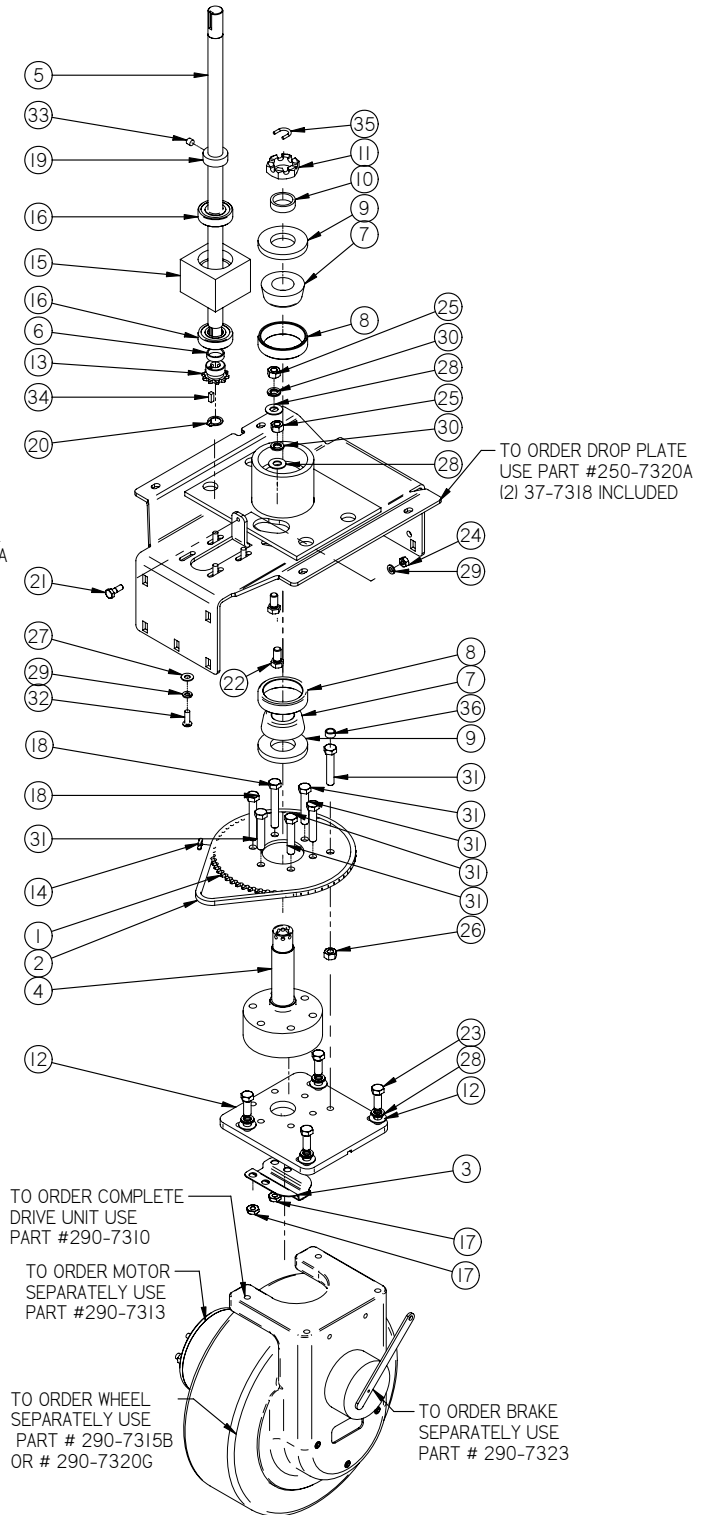

12" Front Drive Optional