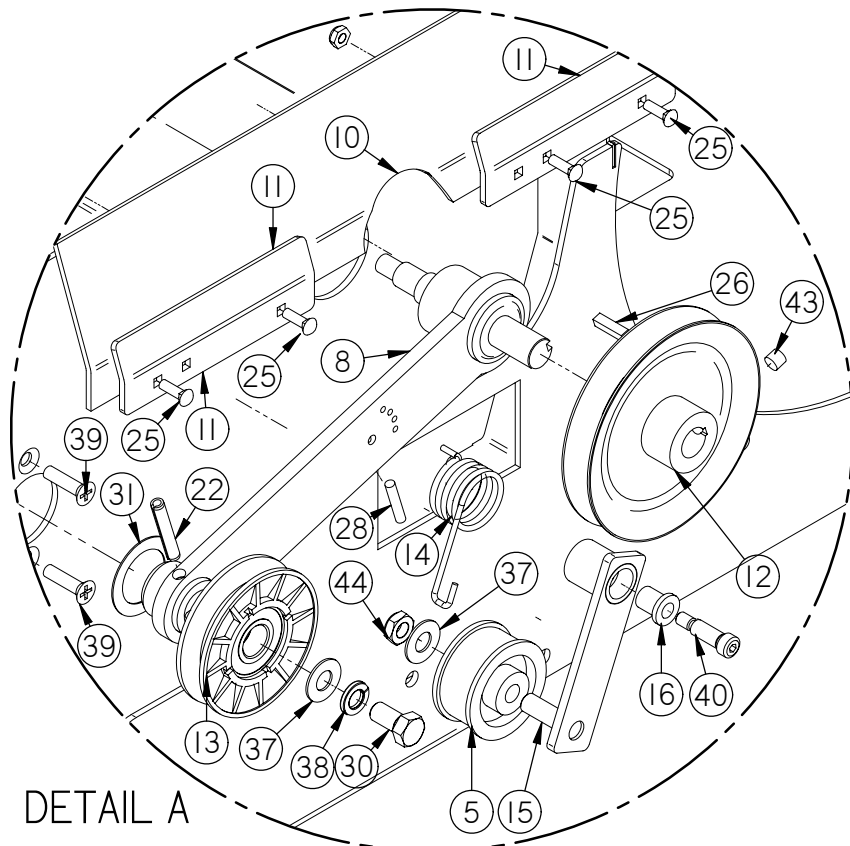

10 Main Broom Driver and Idler Arm

Item	Part No.	Part Description	Qty.
1	349-1100	MAIN FRAME	1
2	349-1165	CURTAIN, REAR WALL	1
3	349-1175	CURTAIN BAND, REAR WALL	1
4	349-1240	MAINBROOM SUPPORT BRACKET	1
5	349-3170	IDLER PULLEY	1
6	349-4100	MAIN BROOM SUSPENSION ARM	1
7	349-4140	ATTENUATOR	1
8	349-4160A	MAIN BROOM LAT ARM W/BEARING	1
9	349-4200	BROOM DRIVER	1
10	349-5750	RIGHT SIDE CURTAIN	1
11	349-5760	CURTAIN BAND	2
12	4-316	BROOM DRIVE PULLEY	1
13	4-318	IDLER PULLEY	1
14	4-319	TENSION SPRING	1
15	4-360	REVERSE IDLER ARM	1
16	4-366	BUSHING, IDLER ARM	1
17	4-421	SUPPORT BLOCK	1
18	4-4230	3/4" X 1" X 1/2" FLG BEARING	1
19	4-430	IDLER ARM	1
20	4-432	IDLER DRUM	1
21	4-432A	IDLER DRUM SPACER	1
22	H-00103	1/4" X 1 1/2" SPRING PIN	1
23	H-00105	3/8" X 1 1/4" SPRING PIN	2
24	H-0171004	JNYL 3/8- 24 SS	1
25	H-0172519	CB #10-32 X 5/8" SS	10
26	H-0953152	3/16" X 3/4" KEY	2
27	H-13211	HCS 1/2"-13 X 2"	1
28	H-25283	SSS CP #10-32 X 1"	1
29	H-33376	SET SCREW SHAFT COLLAR, 3/4" ID X 9/16 LG	1
30	H-70103	HCS 3/8"-16 X 3/4" SS	2
31	H-7042834	SHIM 1.125 ID X 1.625 OD X .030 SS	1
32	H-70858	NYLOK #10-32 SS	10
33	H-70860	NYLOK 1/4"- 20 SS	7
34	H-70861	NYLOK 5/16" - 18 SS	3
35	H-70864	NYLOK 1/2"-13 SS	1
36	H-71013	FW 1/4 ID X 5/8 OD SS	2
37	H-71017	FW 3/8 ID X 7/8 OD SS	4
38	H-71067	LW 3/8" SS	2
39	H-72710	FHP 1/4"- 20 X 1" SS	2
40	H-74107	SB 5/16" X 3/4" SS	1
41	H-74421	CB 1/4"- 20 X 1-1/4" SS	5
42	H-74429	CB 5/16"- 18 X 3/4" SS	3
43	H-81983	5/16" X 1/4" KURL SET SCREW	2
44	H-NJ06C	JNYL 3/8- 16 SS	1