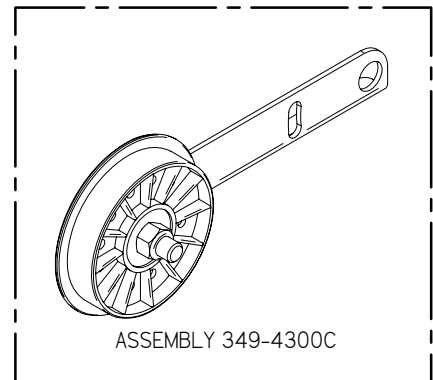

10 Main Broom Driver and Idler Arm

Item	Part No.	Part Description	Qty.
1	349-1100	MAIN FRAME	1
2	349-1165	CURTAIN, REAR WALL	1
3	349-1175	CURTAIN BAND, REAR WALL	1
4	349-1240	MAINBROOM SUPPORT BRACKET	1
5	349-3170	IDLER PULLEY	1
6	349-4100	MAIN BROOM SUSPENSION ARM	1
7	349-4140	ATTENUATOR	1
8	349-4160A	MAIN BROOM LAT ARM W/BEARING	1
9	349-4200	BROOM DRIVER	1
10	349-5750	RIGHT SIDE CURTAIN	1
11	349-5760	CURTAIN BAND	2
12	4-316	BROOM DRIVE PULLEY	1
13	4-318	IDLER PULLEY	1
14	4-319	TENSION SPRING	1
15	4-360	REVERSE IDLER ARM	1
16	4-366	BUSHING, IDLER ARM	1
17	4-421	SUPPORT BLOCK	1
18	4-4230	3/4" X 1" X 1/2" FLG BEARING	1
19	4-430	IDLER ARM	1
20	4-432	IDLER DRUM	1
21	4-432A	IDLER DRUM SPACER	1
22	H-00103	1/4" X 1 1/2" SPRING PIN	1
23	H-00105	3/8" X 1 1/4" SPRING PIN	2
24	H-0171004	JNYL 3/8- 24 SS	1
25	H-0172519	CB #10-32 X 5/8" SS	10
26	H-0953152	3/16" X 3/4" KEY	2
27	H-13211	HCS 1/2"-13 X 2"	1
28	H-25283	SSS CP #10-32 X 1"	1
29	H-33376	SET SCREW SHAFT COLLAR, 3/4" ID X 9/16 LG	1
30	H-70103	HCS 3/8"-16 X 3/4" SS	2
31	H-7042834	SHIM 1.125 ID X 1.625 OD X .030 SS	1
32	H-70858	NYLOK #10-32 SS	10
33	H-70860	NYLOK 1/4"- 20 SS	7
34	H-70861	NYLOK 5/16" - 18 SS	3
35	H-70864	NYLOK 1/2"-13 SS	1
36	H-71013	FW 1/4 ID X 5/8 OD SS	2
37	H-71017	FW 3/8 ID X 7/8 OD SS	4
38	H-71067	LW 3/8" SS	2
39	H-72710	FHP 1/4"- 20 X 1" SS	2
40	H-74107	SB 5/16" X 3/4" SS	1
41	H-74421	CB 1/4"- 20 X 1-1/4" SS	5
42	H-74429	CB 5/16"- 18 X 3/4" SS	3
43	H-81983	5/16" X 1/4" KURL SET SCREW	2
44	H-NJ06C	JNYL 3/8- 16 SS	1