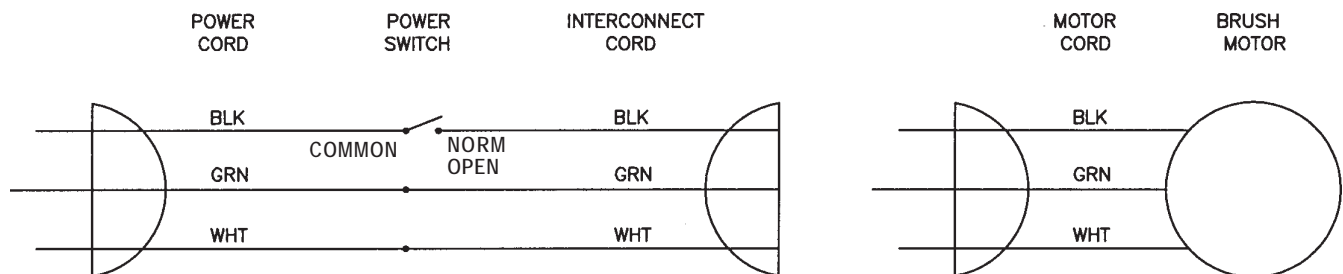

Ref. #	Part No.	Description	Qty.
16	61716A	Cover, Drip Standard	1
	61717A	Cover, Drip (20TS)	1
17A	40761A	Motor, 1 HP (17, 20)	1
	40694A	Start Capacitor (supplied with motor)	1
	40695A	Run Capacitor (supplied with motor)	1
	53190A	Start Switch (supplied with motor)	1
	53645A	Gearbox	1
	69195A	Coupling (supplied with gearbox)	1
17B	40763A	Motor, 1.5 HP (17HD, 20HD)	1
	40694A	Start Capacitor (supplied with motor)	1
	53191A	Run Capacitor (supplied with motor)	1
	53190A	Start Switch (supplied with motor)	1
	53646A	Gearbox	1
	69195A	Coupling (supplied with gearbox)	1
17C	40764A	Motor 1.5 HP (20TS)	1
	51405A	Brush (supplied with motor)	4
	912287	Rectifier (supplied with motor)	1
	46735A	Speed Control (supplied with motor)	1
	53647A	Gearbox	1
	69195A	Coupling (supplied with gearbox)	1
18	21088A	Mainframe	1
19	61740A	Link Arm, Left	1
NI	30638A	Pad Driver (17)	1
NI	30639A	Pad Driver (20)	1