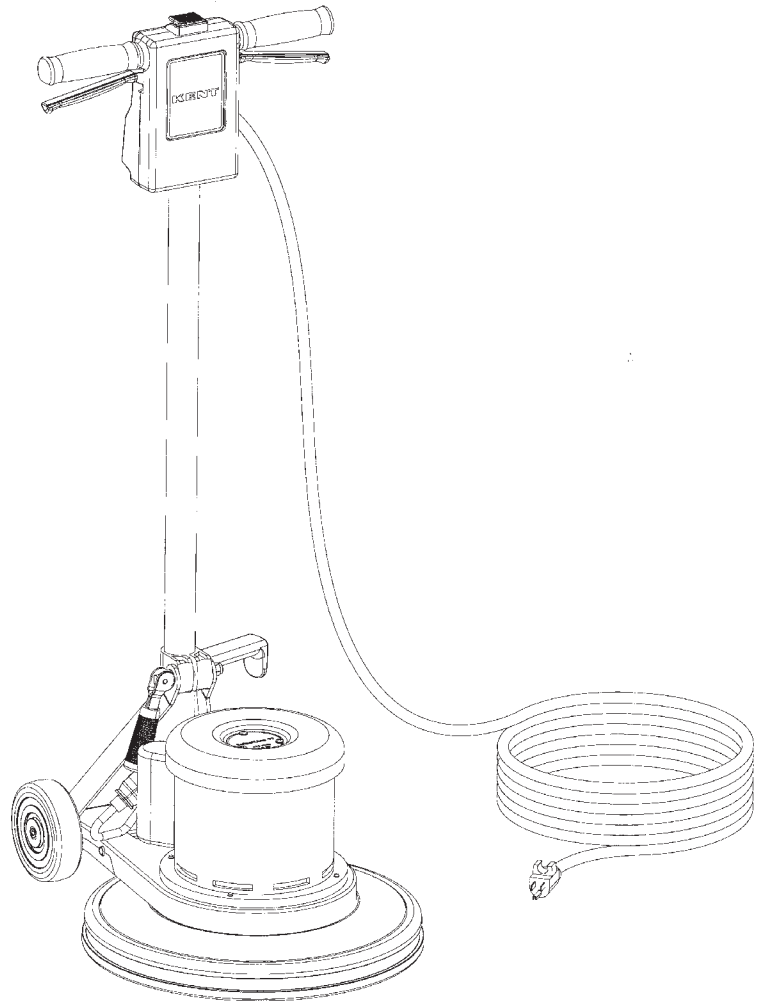

SelectLine 17, 20

SelectLine 17HD, 20HD, 20TS

PARTS LIST

**KENT Models: 01300A (17); 01380A (20);
01340A (17HD); 01420A (20HD); 01450A (20TS)**

KENT

7/05 FORM NO. 71052A

DESCRIPTION	PAGE
Optional Accessories	3
Assembly Drawing	4
Assembly Parts List	5
Wiring Diagram	5

Model _____ Serial No. _____

OPTIONAL ACCESSORIES

Part No.	Description
56172305	Splash Guard Assembly (17 Models)
56172313	Splash Guard Assembly (20 Models)
53853A	Solution Tank Kit (All Models)
11022A	Weight Kit (HD Models only)
56505910	Short-Trim Pad Holder 17 (w/pad centering device)
56505270	Level-Set Pad Holder 17
56505915	ProLite™ Brush 17
56505914	Prolene Brush 17
56505911	MagnaGrit™ 46 Brush 17
56505912	DynaGrit™ 80 Brush 17
56505918	MidLite Grit™ 180 Brush 17
56505917	MidGrit™ 240 Brush 17
56505913	AgLite™ 500 Brush 17
56505916	Union Mix Brush 17
56505539	Soft-Touch™ Shampoo Brush 17
56505920	Short-Trim Pad Holder 20 (w/pad centering device)
56505280	Level-Set Pad Holder 20
56505925	ProLite™ Brush 20
56505924	Prolene Brush 20
56505921	MagnaGrit™ 46 Brush 20
56505922	DynaGrit™ 80 Brush 20
56505928	MidLite Grit™ 180 Brush 20
56505927	MidGrit™ 240 Brush 20
56505923	AgLite™ 500 Brush 20
56505926	Union Mix Brush 20
56505540	Soft-Touch™ Shampoo Brush 20
56506006	NP-92 Clutch Plate-Nylon Replacement
56506007	NP-92 Clutch Plate-Zinc Replacement
56161750	Brown Stripping Pad, 17" (case of 5)
56161716	Blue Scrubbing Pad, 17" (case of 5)
56161738	Blue Scrubbing Pad, 20" (case of 5)
56161737	Red Buffer Pad, 20" (case of 5)
56505019	Pad Centering Unit (includes 56393567) (for use w/56505910 and 56505920)
56393567	*Big Mouth* Pad Retainer (for use w/56505910 and 56505920)