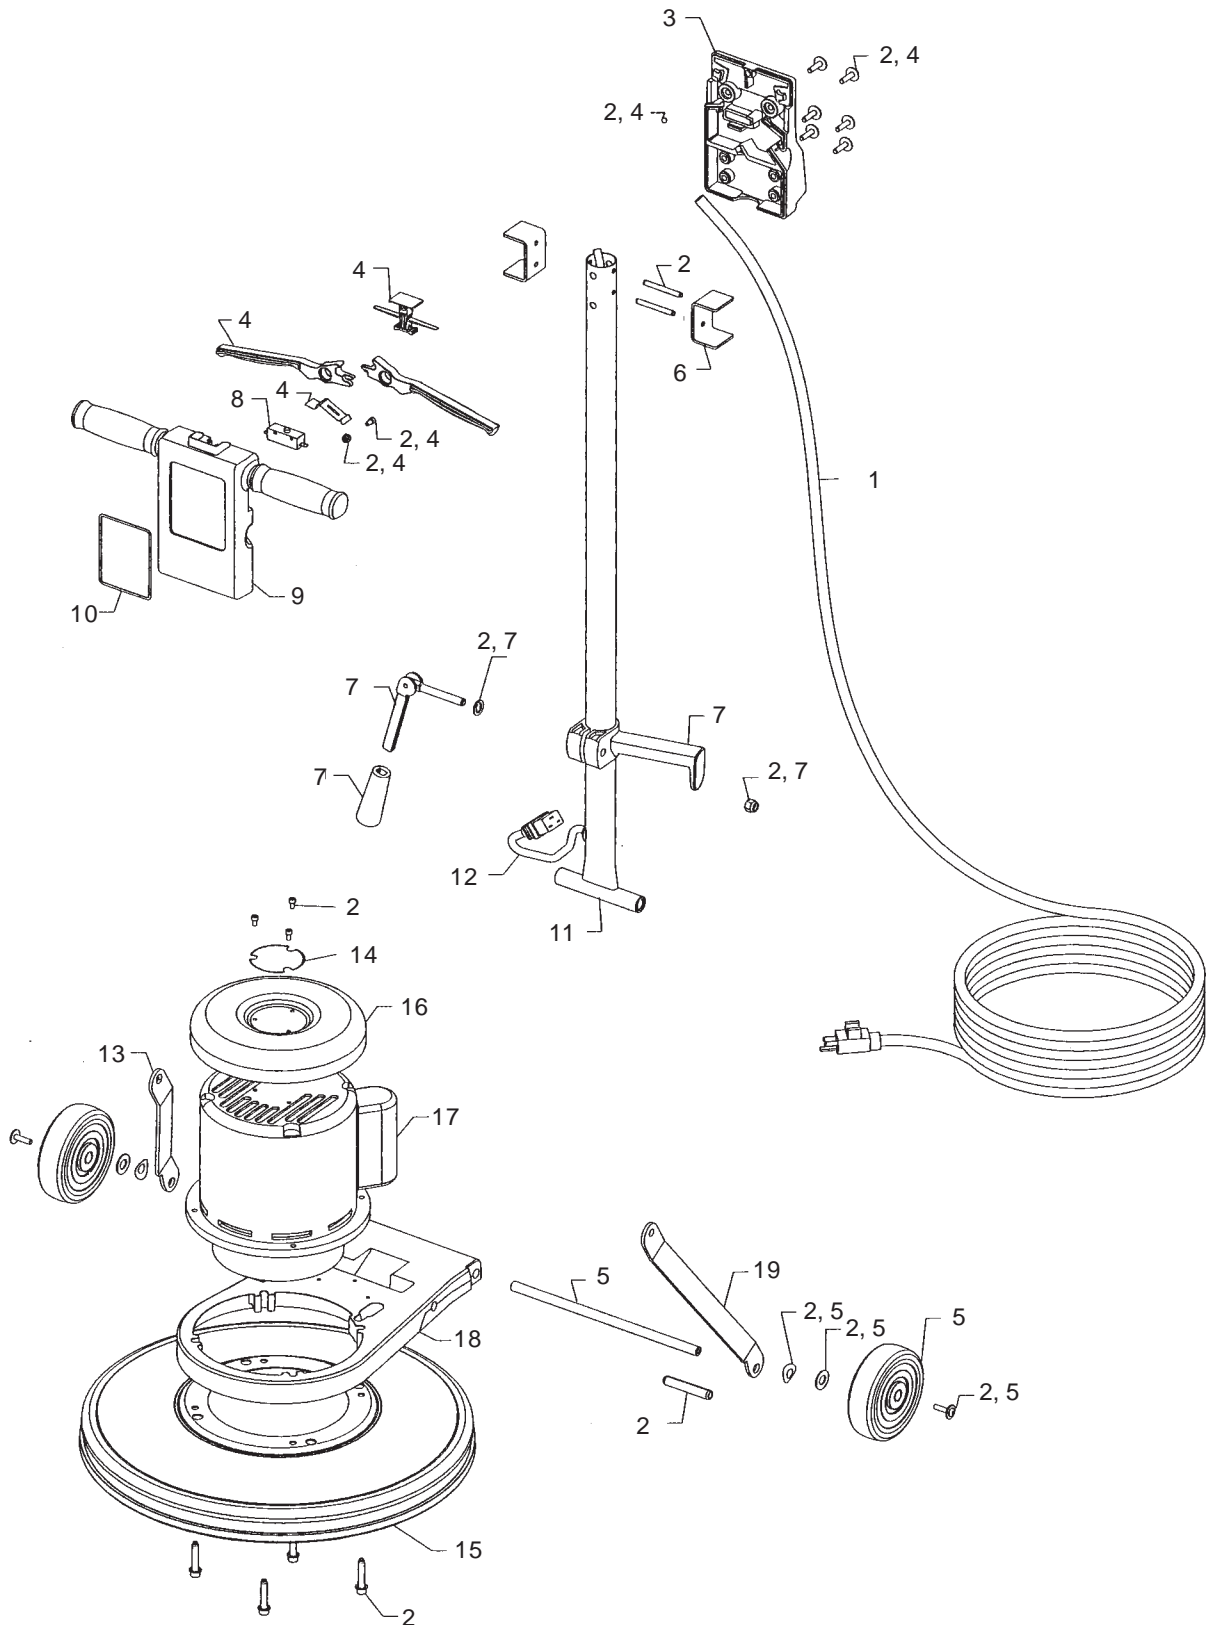

SelectLine 17, 20

SelectLine 17HD, 20HD, 20TS

PARTS LIST

**KENT Models: 01300A (17); 01380A (20);
01340A (17HD); 01420A (20HD); 01450A (20TS)**

KENT

7/05 FORM NO. 71052A

DESCRIPTION	PAGE
Optional Accessories	3
Assembly Drawing	4
Assembly Parts List	5
Wiring Diagram	5

NOTE: Pad Holders and Brushes come complete with Industry Standard NP-92 Clutch Plate.

Ref. #	Part No.	Description	Qty.
1	40760A	Cord Power	1
2	11015A	Hardware Kit	1
3	56201657	Handle, Rear	1
4	11017A	Trigger Kit	1
5	11018A	Wheel Kit	2
6	61726A	Handle Mount	2
7	11019A	Handle Clamp Kit	1
8	56201034	Switch, SPST	1
9	56201656	Handle, Front	1
10	70976A	Label, Handle Kent	1
11	61373A	Handle Tube	1
12	40774A	Cord, Interconnect	1
13	61741A	Link Arm, Right	1
14	70984A	Label, SelectLine 17	1
	70985A	Label, SelectLine 17HD	1
	70986A	Label, SelectLine 20	1
	70987A	Label, SelectLine 20HD	1
	70988A	Label, SelectLine 20TS	1
15A	11006A	Housing Assembly (17)	1
	61715A	Housing (17)	1
	30381A	Bumper (17)	1
15B	11007A	Housing Assembly (20)	1
	61714A	Housing (20)	1
	50784A	Bumper (20)	1