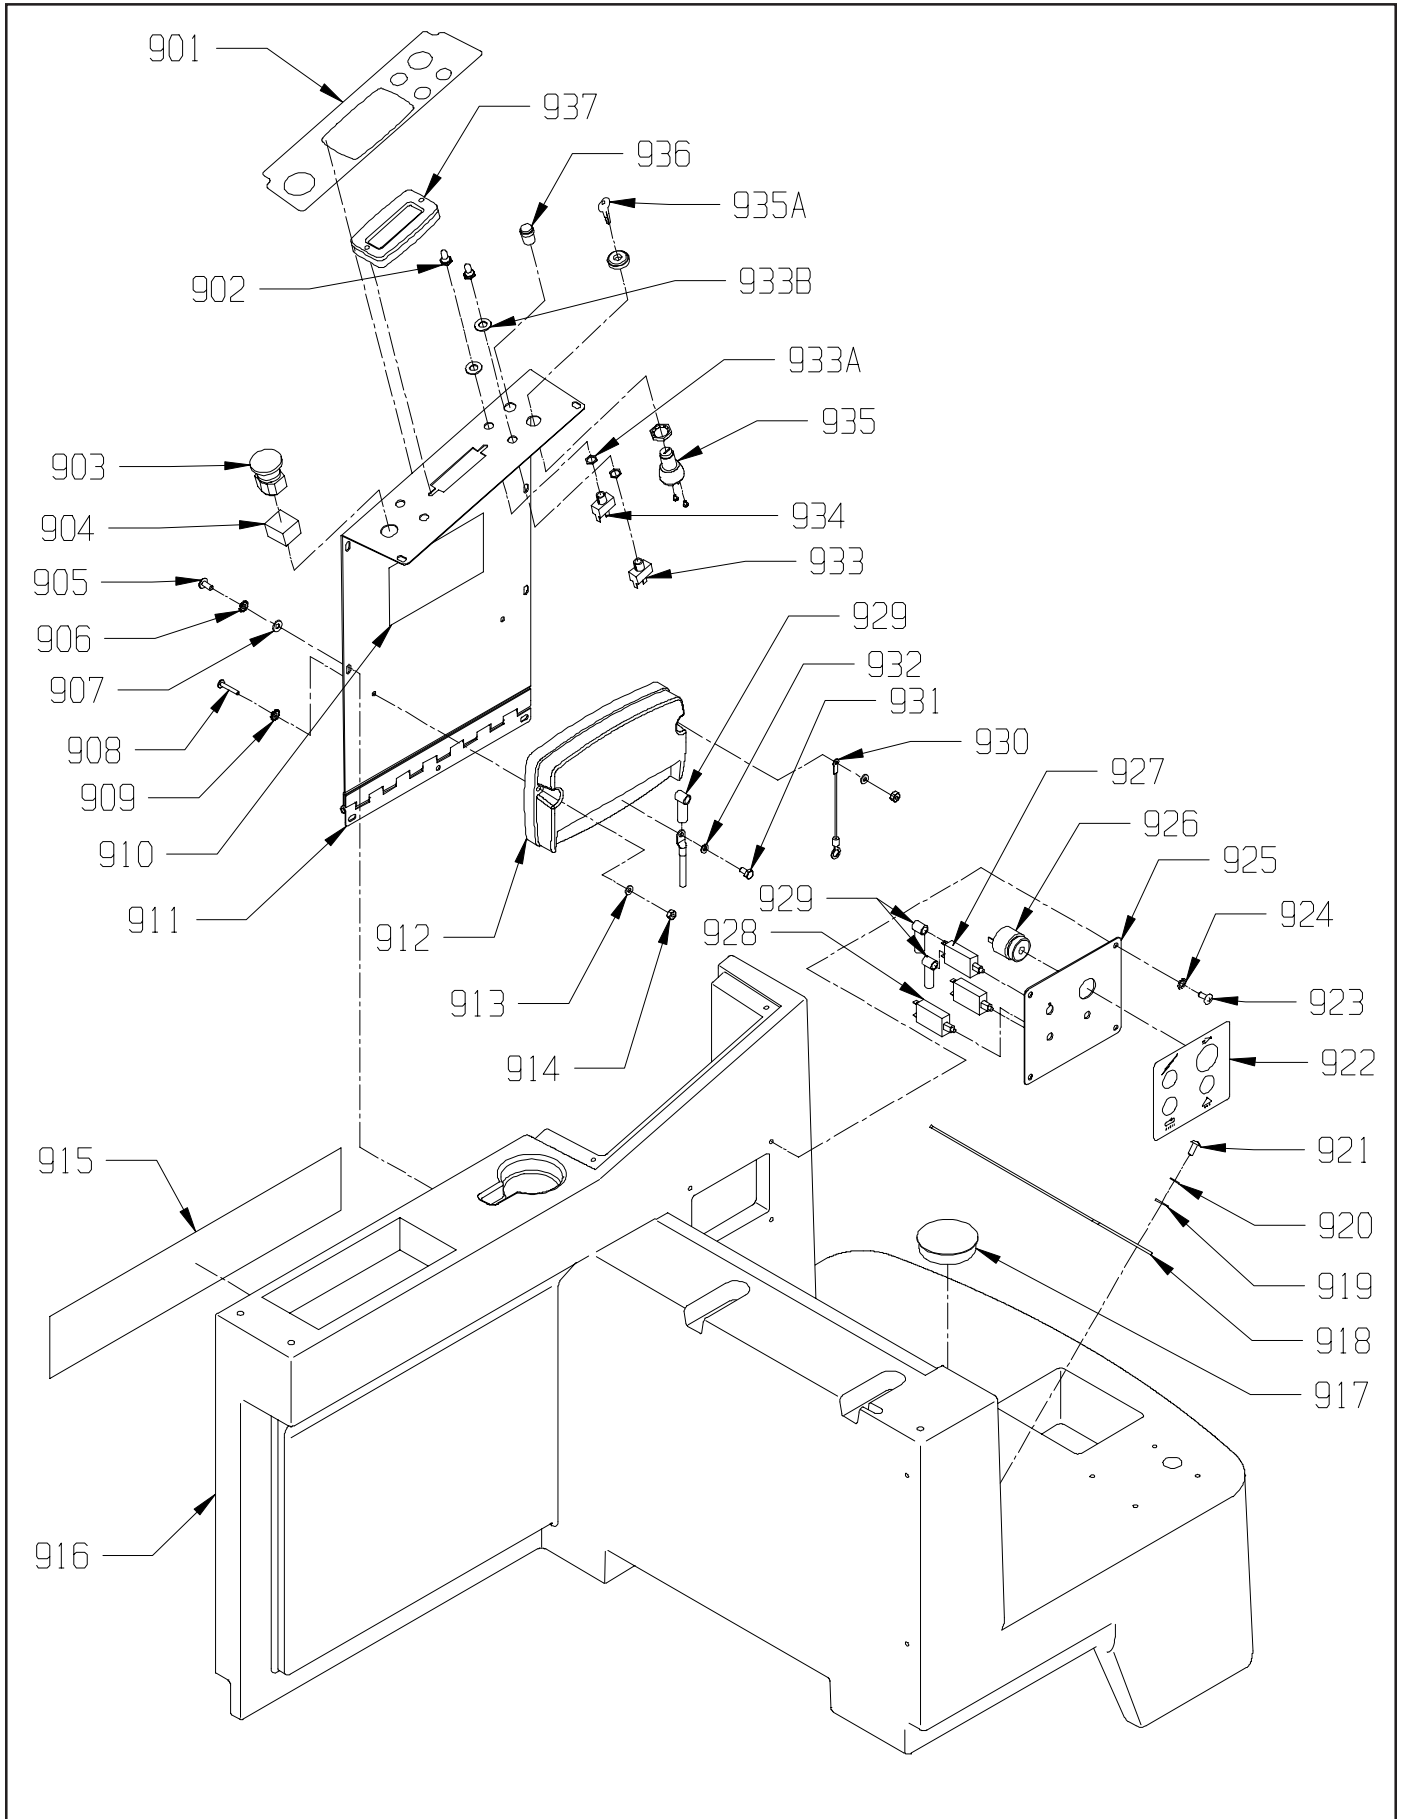

<u>ITEM</u>	<u>PART NO.</u>	<u>DESCRIPTION</u>	<u>QTY.</u>
901	7693101	ELECTRICAL PANEL - DECAL	1
902	0693141	RUBBER SWITCH BOOT	2
903	3393549	EMERGENCY STOP KIT	1
904	7691301	EMERGENCY STOP BLOCK	1
905	9121000	1/4-20 X 5/8 TRUSS HEAD PHILLIPS MACHINE SCREW - PACK OF 5	7
906	9120970	1/4 EXTERNAL STAR LOCK WASHER - PACK OF 10	7
907	9120930	9/32 I.D. X 5/8 O.D. X .051/.080 THICK SAE FLAT WASHER (1/4) - PACK OF 10	7
908	9120460	10-24 X 1 1/4 ROUND HEAD PHILLIPS MACHINE SCREW - PACK OF 5	2
909	9120330	#10 EXTERNAL STAR LOCK WASHER - PACK OF 10	2
910	7692401	WIRING DIAGRAM DECAL	1
911	7690113	ELECTRICAL PANEL	1
912	7691201	MACHINE CONTROL SYSTEM	1
913	9120370	7/32 I.D. X 1/2 O.D. X .032/.065 THICK SAE FLAT WASHER (#10) - PACK OF 10	2
914	9120350	10-24 HEX NUT WITH NY-LOK INSERT - PACK OF 10	2
915	7691891	CLOUD BURST DECAL - 3.5 X 20	1
916	7690011	SOLUTION TANK	1
917	6490791	PLUG 3"	1
918	7690123	ACTUATOR COVER PANEL	1
919	9120930	9/32 I.D. X 5/8 O.D. X .051/.080 THICK SAE FLAT WASHER (1/4) - PACK OF 10	4
920	9120970	1/4 EXTERNAL STAR LOCK WASHER - PACK OF 10	4
921	9121000	1/4-20 X 5/8 TRUSS HEAD PHILLIPS MACHINE SCREW - PACK OF 10	4
922	7692301	BLACK AND WHITE MINI KIT	1
923	9121000	1/4-20 X 5/8 TRUSS HEAD PHILLIPS MACHINE SCREW - PACK OF 10	4
924	9120970	1/4 EXTERNAL STAR LOCK WASHER - PACK OF 10	4
925	7690103	PANEL - CIRCUIT BREAKER	1
926	7691221	BACK UP ALARM	1
927	6491261	CIRCUIT BREAKER - 90 AMP	1
928	4890791	CIRCUIT BREAKER - 2 AMP	2
929	7692421	TERMINAL BOOT	3
930	7691731	GROUND WIRE	1
931	9120835	M6 X 12.7 HEX HEAD BOLT - PACK OF 2	2
932	9120970	1/4 EXTERNAL STAR LOCK WASHER - PACK OF 10	2
933	3390411	FORWARD - REVERSE SWITCH - INCLUDES:	1
933A	0798821	5/8 HEX NUT (LARGE NUT)	2
933B	0691851	1/2" INTERNAL STAR LOCK WASHER	2
934	4491101	TOGGLE SWITCH, MOTOR - INCLUDES:	1
933A	0798821	5/8 HEX NUT (LARGE NUT)	2
933B	0691851	1/2" INTERNAL STAR LOCK WASHER	2
935	2795711	KEY SWITCH WITH KEY	1
935A	2796131	REPLACEMENT KEY FOR 2795711	1
936	7691631	PUSH BUTTON SWITCH	1
937	7691211	LCD MODULE	1

ELECTRICAL PANEL ASSEMBLY