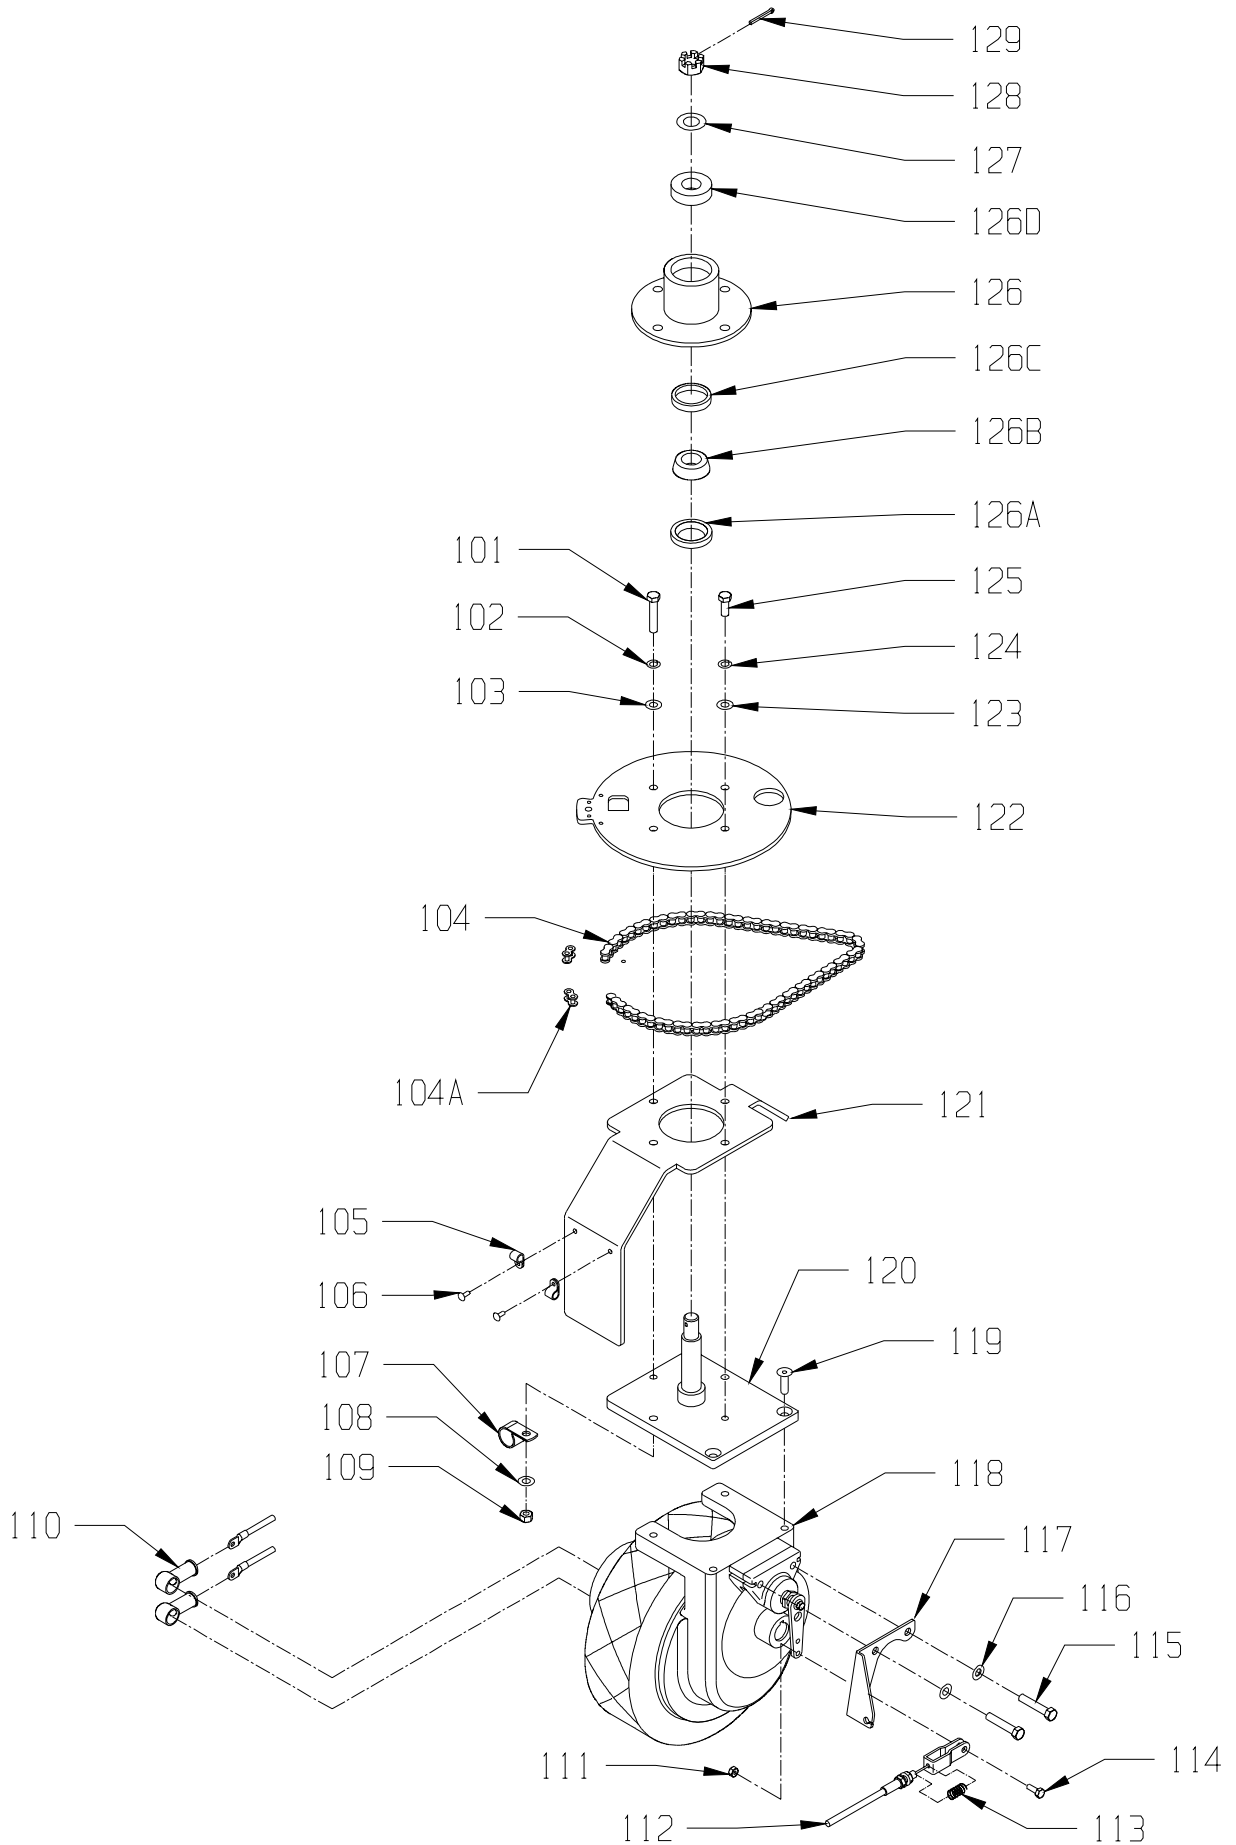

DRIVE WHEEL ASSEMBLY

ITEM	PART NO.	DESCRIPTION	QTY
201	7690311	3/8" DIAMETER X 2.505 LONG CLEVIS PIN - PACK OF 1	1
202	9121210	1/4-20 X 5/8 HEX BOLT - PACK OF 10	4
203	9120880	1/4 SPLIT LOCK WASHER - PACK OF 10	4
204	7690301	BRUSH ACTUATOR BRACKET	1
205	7693781	6 1/2 X 3/4 CONVOLUTED HOSE	1
206	7693811	HOSE CLAMP 9/16" TO 1 1/16"	1
207	7693771	FILTER FITTING 3/4 HOSE BARB AND COLLAR	1
208	2690232	FILTER FITTING, VALVE	1
209	7691041	VALVE LEVER	1
210	9121600	5/16-18 X 5/8 HEX BOLT - PACK OF 5	2
211	9121520	5/16 SPLIT LOCK WASHER - PACK OF 10	2
212	7691031	SOLUTION VALVE HANGER	1
213	2495161	1/2 HOSE BARB X 1/4 MPT	1
214	1391531	SOLUTION VALVE	1
215	9120370	7/32 I.D. X 1/2 O.D. X .032/.065 THICK SAE FLAT WASHER (#10) - PACK OF 10	1
216	9120510	10-24 X 1/2 TRUSS HEAD PHILLIPS MACHINE SCREW - PACK OF 10	1
217	7691061	CONDUIT CLAMP	1
218	7693931	MAIN FRAME - CHAMP 35	1
219	9122220	3/8-16 X 3/4 HEX BOLT - PACK OF 5	2
220	9122100	3/8 SPLIT LOCK WASHER - PACK OF 10	2
221	9122110	3/8 X 1 1/2 FENDER WASHER - PACK OF 10	4
222	7690089	12 X 3 WHEEL - ASSEMBLY - INCLUDES:	2
	7690081	12 X 3 WHEEL	1
222A	2790311	BEARING, BOTTOM END	2
223	7693731	LEFT HAND SQUEEGEE MOUNT / STOP BRACKET	1
224	7690291	EXTENSION SPRING, SQUEEGEE	2
225	7694013	MOUNTING BRACKET - LOWER RECOVERY TANK	1
226	9122100	3/8 SPLIT LOCK WASHER - PACK OF 10	4
227	9122220	3/8-16 X 3/4 HEX BOLT - PACK OF 5	4
228	9122350	3/8-16 X 3 HEX BOLT - PACK OF 1	1
229	7690811	GUIDE	1
230	9122140	3/8-16 HEX NUT WITH NY-LOK INSERT - PACK OF 5	1
231	9121400	3/8 I.D. X 7/8 O.D. X .064/.104 THICK WROUGHT WASHER (5/16) - PACK OF 10	2
232	9122100	3/8 SPLIT LOCK WASHER - PACK OF 10	2
233	9122220	3/8-16 X 3/4 HEX BOLT - PACK OF 5	2
234	9122220	3/8-16 X 3/4 HEX BOLT - PACK OF 5	4
235	9122100	3/8 SPLIT LOCK WASHER - PACK OF 10	4
236	9120380	10-24 X 3/8 ROUND HEAD PHILLIPS MACHINE SCREW - PACK OF 10	1
237	9120320	#10 SPLIT LOCK WASHER - PACK OF 10	1
238	6491860	ROUND BEAD CHAIN (CUT TO 6")	0.5
239	6491871	END COUPLING - ROUND BEAD CHAIN	1
240	7693721	RIGHT HAND SQUEEGEE MOUNT / STOP BRACKET	1
241	9122220	3/8-16 X 3/4 HEX BOLT - PACK OF 5	8
242	9122100	3/8 SPLIT LOCK WASHER - PACK OF 10	8
243	7693713	AXLE BRACKET	1
244	9122260	3/8-16 X 1 HEX BOLT - PACK OF 2	1
245	9122100	3/8 SPLIT LOCK WASHER - PACK OF 10	1
246	2395761	CLAMP, TUBE	1
247	9122110	3/8 X 1 1/2 FENDER WASHER - PACK OF 10	1
248	9120900	1/4-20 HEX NUT WITH NY-LOK INSERT PACK OF 10	2
249	9122220	3/8-16 X 3/4 HEX BOLT - PACK OF 5	3
250	9122100	3/8 SPLIT LOCK WASHER - PACK OF 10	3
251	9122110	3/8 X 1 1/2 FENDER WASHER - PACK OF 10	3
252	1390321	ROLLER	2
253	9121287	1/4-20 X 2 1/2 HEX BOLT - PACK OF 2	2
254	9122220	3/8-16 X 3/4 HEX BOLT - PACK OF 5	2
255	9122100	3/8 SPLIT LOCK WASHER - PACK OF 10	2
256	7692353	RIGHT ROLLER LEG	1
	7692363	LEFT ROLLER LEG	1
257	9122420	1/2 SPLIT LOCK WASHER - PACK OF 5	4
258	9122500	1/2-13 X 7/8 HEX BOLT - PACK OF 2	4
259	7693641	COMPRESSION SPRING	1
260	3190191	STRING GUARD-PLATED	1
261	7690549	BRUSH / SQUEEGEE ACTUATOR KIT	1
	7692209	ACTUATOR LIMIT SWITCH KIT	1
262	7690491	# 6 HAIR COTTER PIN	1