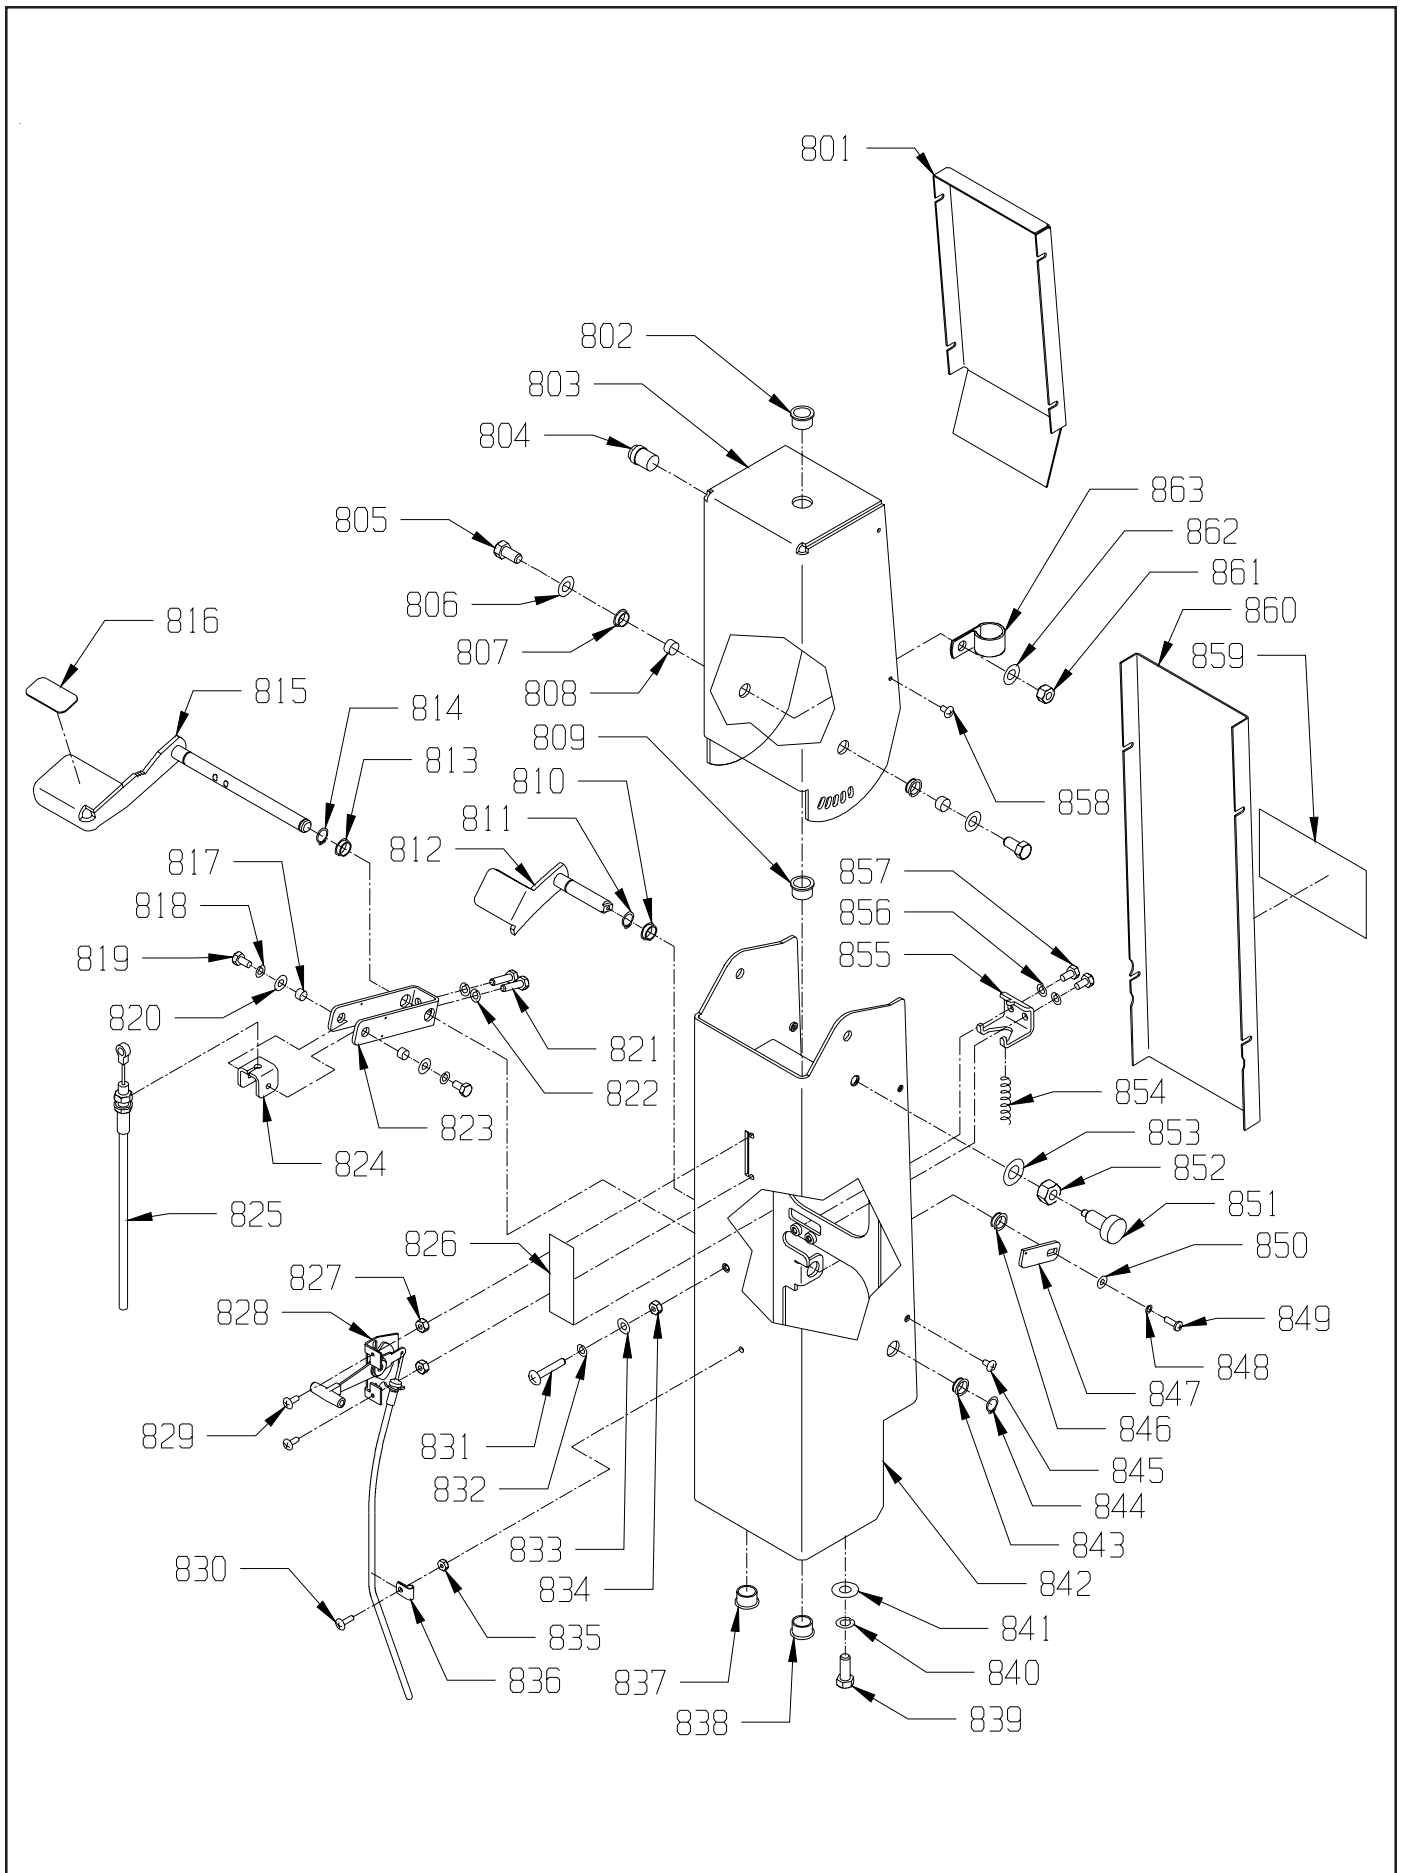

STEERING COLUMN ASSEMBLY

<u>ITEM</u>	<u>PART NO.</u>	<u>DESCRIPTION</u>	<u>QTY.</u>
901	7693101	ELECTRICAL PANEL - DECAL	1
902	0693141	RUBBER SWITCH BOOT	2
903	3393549	EMERGENCY STOP KIT	1
904	7691301	EMERGENCY STOP BLOCK	1
905	9121000	1/4-20 X 5/8 TRUSS HEAD PHILLIPS MACHINE SCREW - PACK OF 5	7
906	9120970	1/4 EXTERNAL STAR LOCK WASHER - PACK OF 10	7
907	9120930	9/32 I.D. X 5/8 O.D. X .051/.080 THICK SAE FLAT WASHER (1/4) - PACK OF 10	7
908	9120460	10-24 X 1 1/4 ROUND HEAD PHILLIPS MACHINE SCREW - PACK OF 5	2
909	9120330	#10 EXTERNAL STAR LOCK WASHER - PACK OF 10	2
910	7692401	WIRING DIAGRAM DECAL	1
911	7690113	ELECTRICAL PANEL	1
912	7691201	MACHINE CONTROL SYSTEM	1
913	9120370	7/32 I.D. X 1/2 O.D. X .032/.065 THICK SAE FLAT WASHER (#10) - PACK OF 10	2
914	9120350	10-24 HEX NUT WITH NY-LOK INSERT - PACK OF 10	2
915	7691891	CLOUD BURST DECAL - 3.5 X 20	1
916	7690011	SOLUTION TANK	1
917	6490791	PLUG 3"	1
918	7690123	ACTUATOR COVER PANEL	1
919	9120930	9/32 I.D. X 5/8 O.D. X .051/.080 THICK SAE FLAT WASHER (1/4) - PACK OF 10	4
920	9120970	1/4 EXTERNAL STAR LOCK WASHER - PACK OF 10	4
921	9121000	1/4-20 X 5/8 TRUSS HEAD PHILLIPS MACHINE SCREW - PACK OF 10	4
922	7692301	BLACK AND WHITE MINI KIT	1
923	9121000	1/4-20 X 5/8 TRUSS HEAD PHILLIPS MACHINE SCREW - PACK OF 10	4
924	9120970	1/4 EXTERNAL STAR LOCK WASHER - PACK OF 10	4
925	7690103	PANEL - CIRCUIT BREAKER	1
926	7691221	BACK UP ALARM	1
927	6491261	CIRCUIT BREAKER - 90 AMP	1
928	4890791	CIRCUIT BREAKER - 2 AMP	2
929	7692421	TERMINAL BOOT	3
930	7691731	GROUND WIRE	1
931	9120835	M6 X 12.7 HEX HEAD BOLT - PACK OF 2	2
932	9120970	1/4 EXTERNAL STAR LOCK WASHER - PACK OF 10	2
933	3390411	FORWARD - REVERSE SWITCH - INCLUDES:	1
933A	0798821	5/8 HEX NUT (LARGE NUT)	2
933B	0691851	1/2" INTERNAL STAR LOCK WASHER	2
934	4491101	TOGGLE SWITCH, MOTOR - INCLUDES:	1
933A	0798821	5/8 HEX NUT (LARGE NUT)	2
933B	0691851	1/2" INTERNAL STAR LOCK WASHER	2
935	2795711	KEY SWITCH WITH KEY	1
935A	2796131	REPLACEMENT KEY FOR 2795711	1
936	7691631	PUSH BUTTON SWITCH	1
937	7691211	LCD MODULE	1