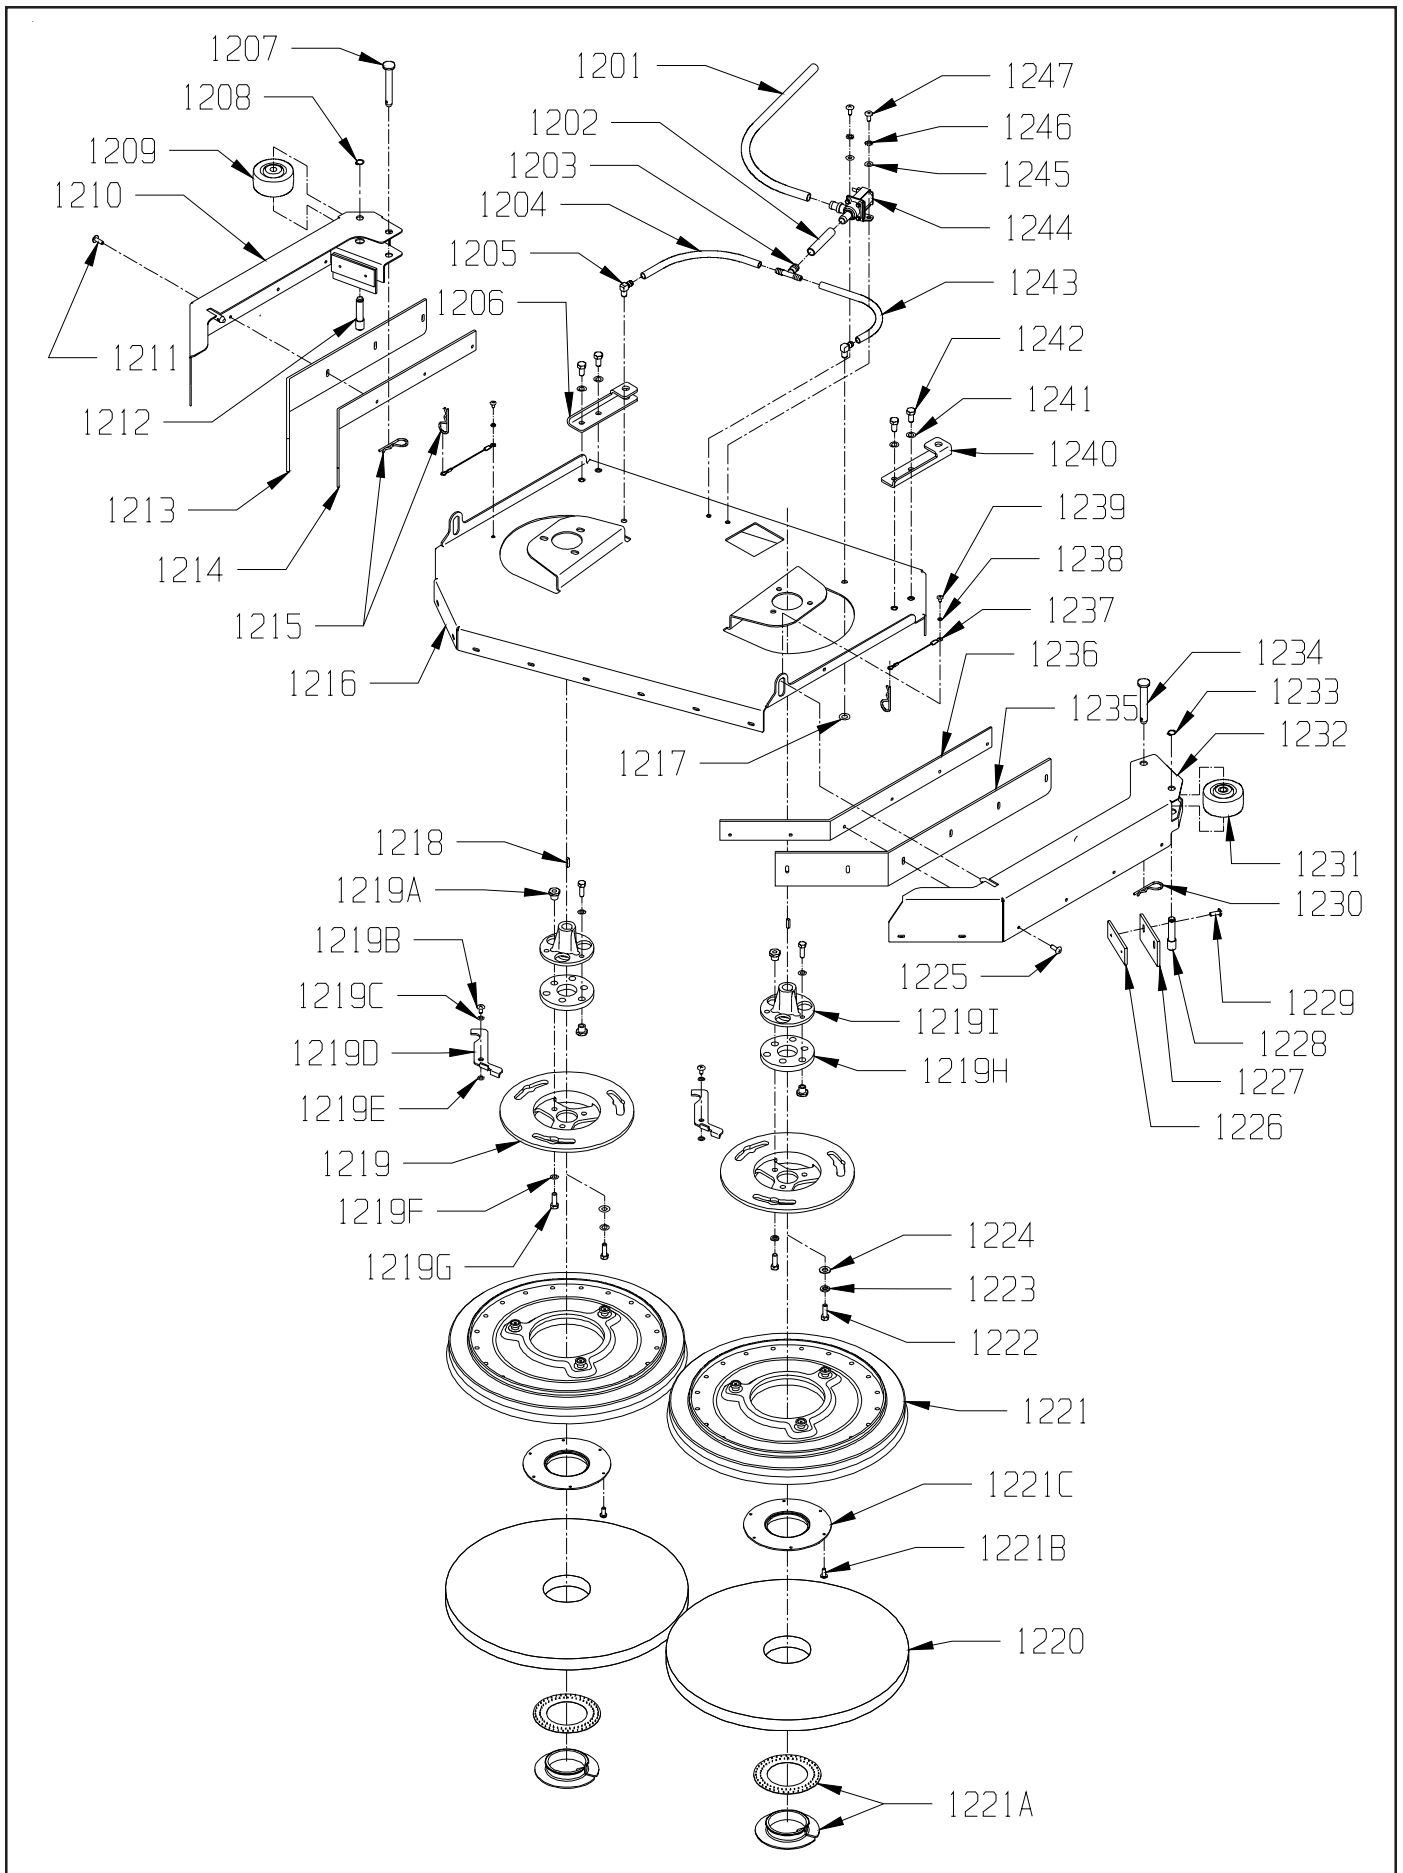

LOWER BRUSH DRIVE ASSEMBLY