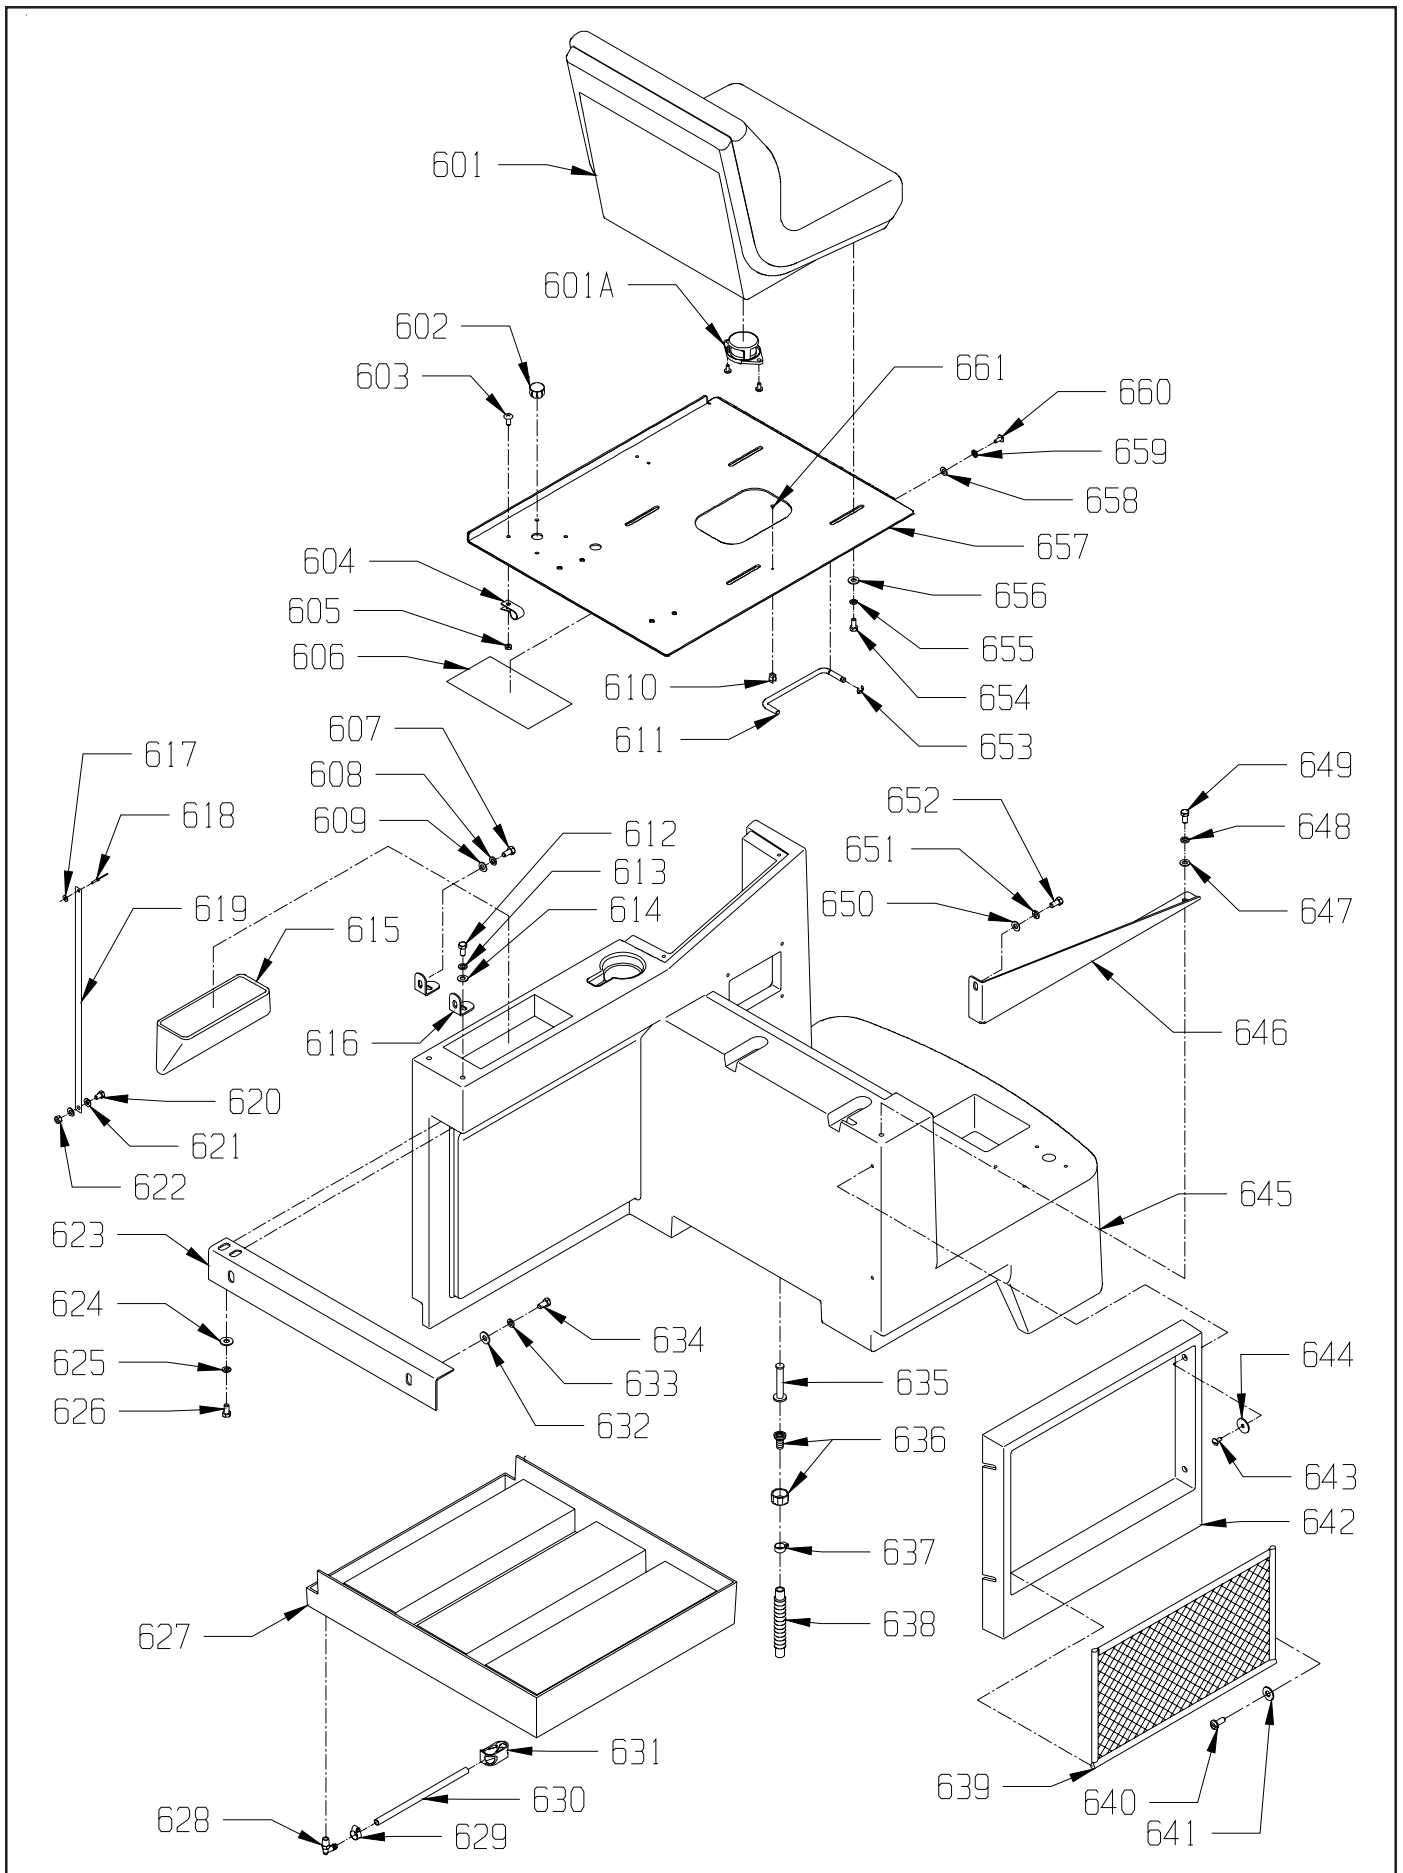

ITEM	PART NO.	DESCRIPTION	QTY.
601	7690601	SEAT - INCLUDES:	1
601A	7691801	SEAT SWITCH	1
602	0690761	BUTTON, PLUG	1
603	9121000	1/4-20 X 5/8 TRUSS HEAD PHILLIPS MACHINE SCREW - PACK OF 5	4
604	4890851	CABLE CLAMP	1
605	9120900	1/4-20 HEX NUT WITH NY-LOK INSERT - PACK OF 10	4
606	3392811	BATTERY WARNING DECAL	1
607	9122220	3/8-16 X 3/4 HEX BOLT - PACK OF 5	2
608	9122100	3/8 SPLIT LOCK WASHER - PACK OF 10	2
609	9121400	3/8 I.D. X 7/8 O.D. X .064/.104 THICK WROUGHT WASHER (5/16) - PACK OF 10	2
610	7691081	3/8 STOWAGE CLIP	1
611	7691191	PROP ROD - BATTERY COVER / SEAT PLATE	1
612	9122220	3/8-16 X 3/4 HEX BOLT - PACK OF 5	2
613	9122100	3/8 SPLIT LOCK WASHER - PACK OF 10	2
614	9121400	3/8 I.D. X 7/8 O.D. X .064/.104 THICK WROUGHT WASHER (5/16) - PACK OF 10	2
615	7691249	FILTER SCREEN ASSEMBLY	1
616	7692373	SOLUTION TANK MOUNTING BRACKET - SINGLE	2
617	9120370	7/32 I.D. X 1/2 O.D. X .032/.065 THICK FLAT WASHER (#10) - PACK OF 10	1
618	9120817	3/16 X 11/16 DOME HEAD POP RIVET - ALUMINUM - PACK OF 5	1
619	7691911	SOLUTION GAGE	1
620	9121600	5/16-18 X 5/8 HEX BOLT - PACK OF 5	1
621	9121400	3/8 I.D. X 7/8 O.D. X .064/.104 THICK WROUGHT WASHER (5/16) - PACK OF 10	2
622	9121450	5/16-18 HEX NUT WITH NY-LOK INSERT - PACK OF 5	1
623	7690163	UPPER MOUNTING BRACKET - RECOVERY TANK	1
624	9121400	3/8 I.D. X 7/8 O.D. X .064/.104 THICK WROUGHT WASHER (5/16) - PACK OF 10	2
625	9122100	3/8 SPLIT LOCK WASHER - PACK OF 10	2
626	9122220	3/8-16 X 3/4 HEX BOLT - PACK OF 5	2
627	7690051	BATTERY BOX	1
628	2490601	FITTING, ELL 3/8 BARB X 1/4 MNPT	1
629	5092371	CORD CLAMP	1
630	8791070	3/8" I.D. X 1/2" O.D. VINYL HOSE - (CUT TO 18")	1.5
631	3390661	TUBING CONTROL VALVE	1
632	9121400	3/8 I.D. X 7/8 O.D. X .064/.104 THICK WROUGHT WASHER (5/16) - PACK OF 10	2
633	9122100	3/8 SPLIT LOCK WASHER - PACK OF 10	2
634	9122220	3/8-16 X 3/4 HEX BOLT - PACK OF 5	2
635	2692471	FILTER, LONG LINE	1
636	7693771	FILTER FITTING 3/4 HOSE BARB AND COLLAR	1
637	7693811	HOSE CLAMP - 9/16" TO 1 1/16"	1
638	7693781	3/4" DIAMETER X 6 1/2" LONG CONVOLUTED HOSE	1
639	7691391	CARGO NET	1
640	9120790	10 X 5/8 PAN HEAD PHILLIPS SHEET METAL SCREW - PACK OF 10	4
641	9120370	7/32 I.D. X 1/2 O.D. X .032/.065 THICK FLAT WASHER (#10) - PACK OF 10	4
642	7690061	SIDE COVER	1
643	9121000	1/4-20 X 5/8 TRUSS HEAD PHILLIPS MACHINE SCREW - PACK OF 5	4
644	9120950	1/4 I.D. X 1 1/4 O.D. FENDER WASHER - PACK OF 5	4
645	7690011	SOLUTION TANK	1
646	7691013	SOLUTION TANK MOUNTING BRACKET - RIGHT	1
647	9121400	3/8 I.D. X 7/8 O.D. X .064/.104 THICK WROUGHT WASHER (5/16) - PACK OF 10	1
648	9122100	3/8 SPLIT LOCK WASHER - PACK OF 10	1
649	9122220	3/8-16 X 3/4 HEX BOLT - PACK OF 5	1
650	9121400	3/8 I.D. X 7/8 O.D. X .064/.104 THICK WROUGHT WASHER (5/16) - PACK OF 10	1
651	9122100	3/8 SPLIT LOCK WASHER - PACK OF 10	1
652	9122220	3/8-16 X 3/4 HEX BOLT - PACK OF 5	1
653	7691091	3/8 EXTERNAL E-RING - PROP ROD	2
654	9121640	5/16-18 X 3/4 HEX BOLT - PACK OF 5	4
655	9121520	5/16 SPLIT LOCK WASHER - PACK OF 10	4
656	9120940	5/16 I.D. X 3/4 O.D. X .051/.080 THICK WROUGHT WASHER (1/4) - PACK OF 10	4
657	7690133	BATTERY COVER / SEAT PLATE	1
658	9120930	9/32 I.D. X 5/8 O.D. X .051/.080 THICK SAE FLAT WASHER (1/4) - PACK OF 10	3
659	9120970	1/4 EXTERNAL STAR LOCK WASHER - PACK OF 10	3
660	9121000	1/4-20 X 5/8 TRUSS HEAD PHILLIPS MACHINE SCREW - PACK OF 5	3
661	9120307	1/8 X 3/16 DOME HEAD POP RIVET - ALUMINUM - PACK OF 5	1

SOLUTION TANK ASSEMBLY