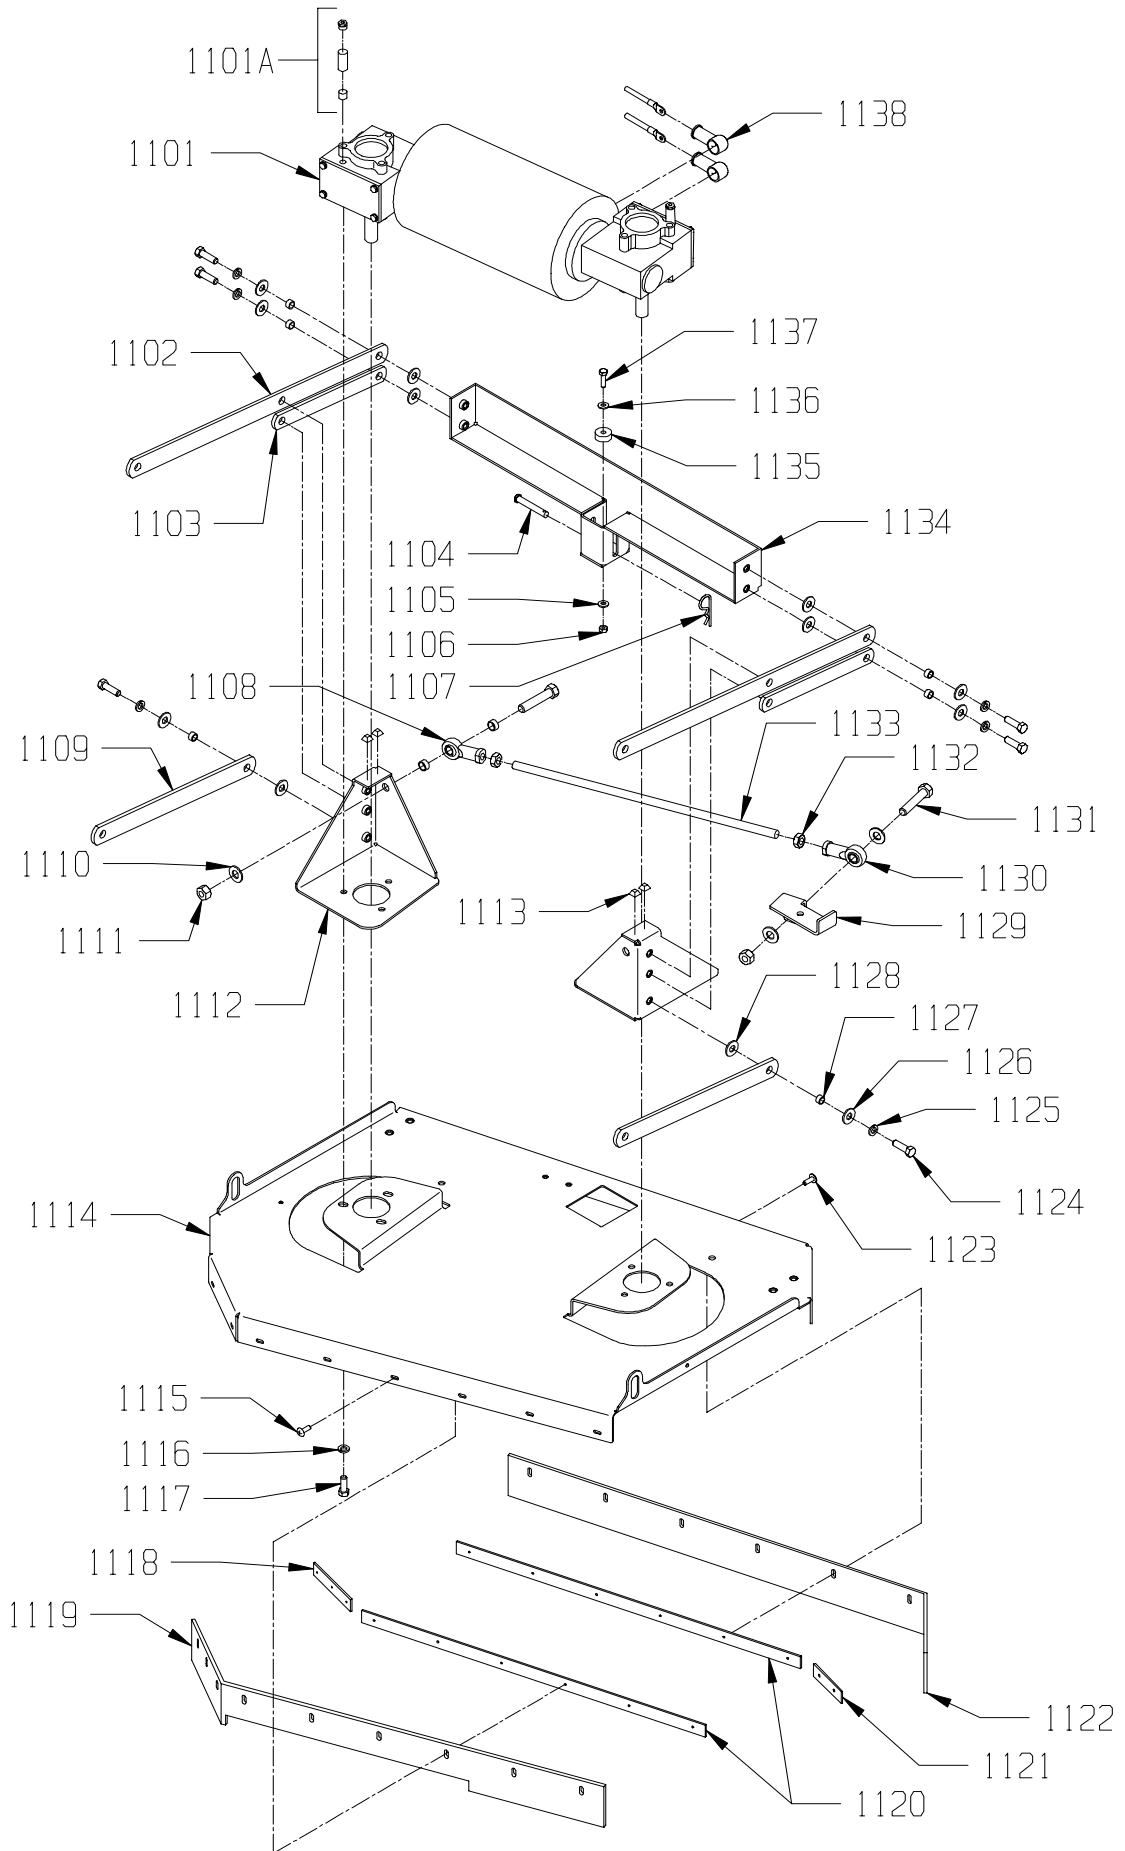

UPPER BRUSH DRIVE ASSEMBLY