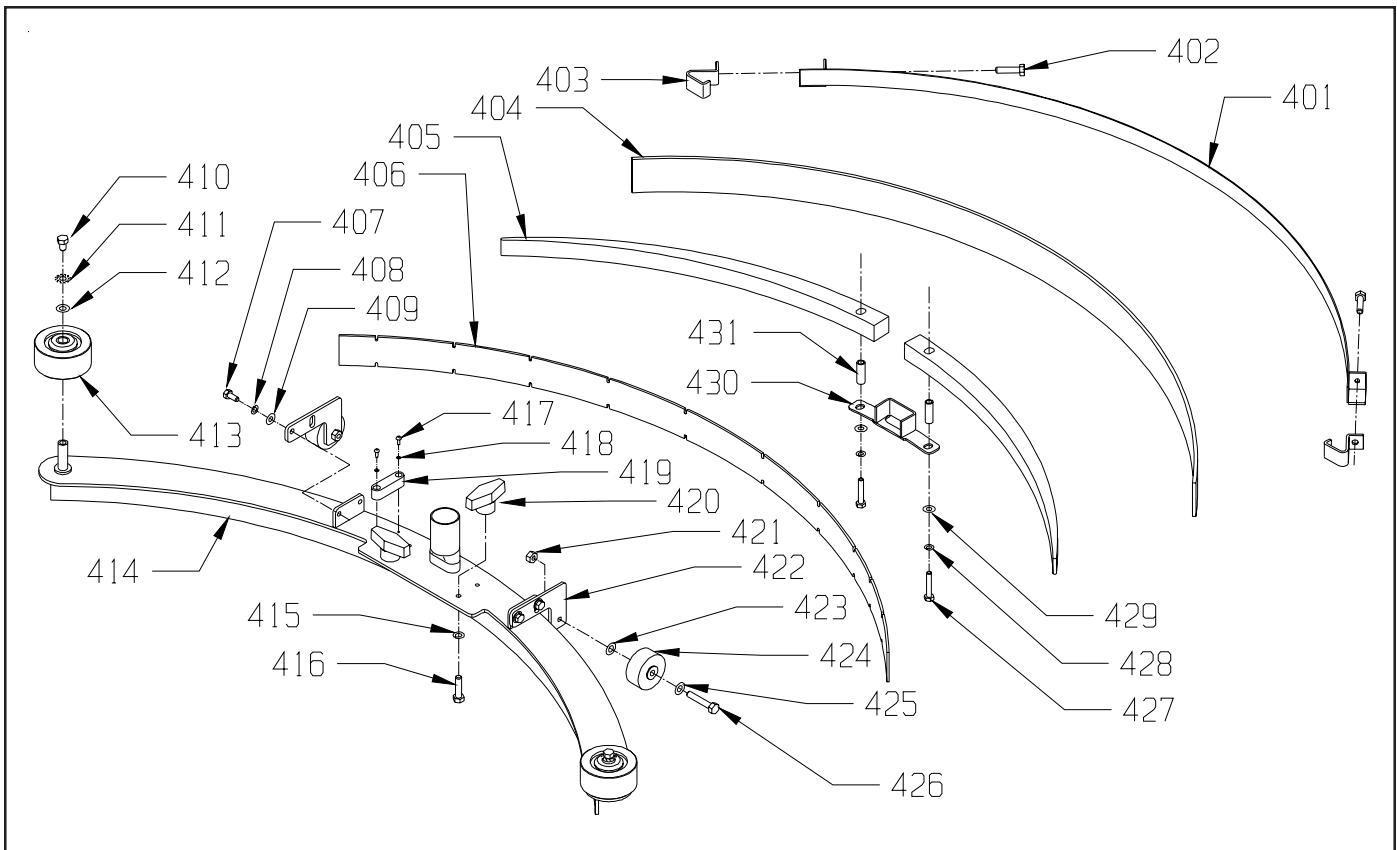

CURVED SQUEEGEE ASSEMBLY

<u>ITEM</u>	<u>PART NO.</u>	<u>DESCRIPTION</u>	<u>QTY.</u>
	7693809	CURVED SQUEEGEE ASSEMBLY	1
401	2693841	REAR SECURING STRAP	1
402	9121720	5/16-18 X 1 1/4 HEX HEAD FULL THREADED BOLT - PACK OF 5	2
403	2492561	HOOKED END	2
404	7693791	REAR SQUEEGEE BLADE - LINATEX	1
	2693831	REAR SQUEEGEE BLADE - GUM RUBBER	1
405	2693811	CENTER WEDGE	2
406	2693821	FRONT BLADE	1
407	9121560	5/16-18 X 1/2 HEX BOLT - PACK OF 5	2
408	9121410	5/16 EXTERNAL STAR LOCK WASHER - PACK OF 10	2
409	9121390	11/32 I.D. X 11/16 O.D. X .051/.080 THICK SAE FLAT WASHER (5/16) - PACK OF 10	2
410	9121210	1/4-20 X 5/8 HEX BOLT - PACK OF 10	4
411	9120880	1/4 SPLIT LOCK WASHER - PACK OF 10	4
412	9120930	9/32 I.D. X 5/8 O.D. X .051/.080 THICK SAE FLAT WASHER (1/4) - PACK OF 10	4
413	2790281	BUMPER WHEEL	2
414	7693823	MAIN HOUSING	1
415	9121520	5/16 SPLIT LOCK WASHER - PACK OF 1	2
416	9121720	5/16-18 X 1 1/4 HEX HEAD FULL THREADED BOLT - PACK OF 2	2
417	9120070	6-32 X 3/8 ROUND HEAD PHILLIPS MACHINE SCREW - PACK OF 10	2
418	9120030	#6 SPLIT LOCK WASHER - PACK OF 10	2
419	2492581	SQUEEGEE LEVEL	1
420	3392971	T-KNOB - SQUEEGEE	2
421	9121450	5/16-18 HEX NUT WITH NY-LOCK INSERT - PACK OF 5	2
422	2492571	DOLLY WHEEL MOUNTING BRACKET	2
423	9121390	11/32 I.D. X 11/16 O.D. X .051/.080 THICK SAE FLAT WASHER (5/16) - PACK OF 10	2
424	3096741	ROLLER WHEEL	2
425	9121390	11/32 I.D. X 11/16 O.D. X .051/.080 THICK SAE FLAT WASHER (5/16) - PACK OF 10	2
426	9121760	5/16-18 X 1 3/4 HEX BOLT - PACK OF 2	2
427	9121280	1/4-20 X 1 1/2 HEX BOLT - PACK OF 5	2
428	9120880	1/4 SPLIT LOCK WASHER - PACK OF 10	2
429	9120930	9/32 I.D. X 5/8 O.D. X .051/.080 THICK SAE FLAT WASHER (1/4) - PACK OF 10	2
430	2492541	CENTER HOLD DOWN	1
431	2492591	CENTER HOLD DOWN SPACER	2