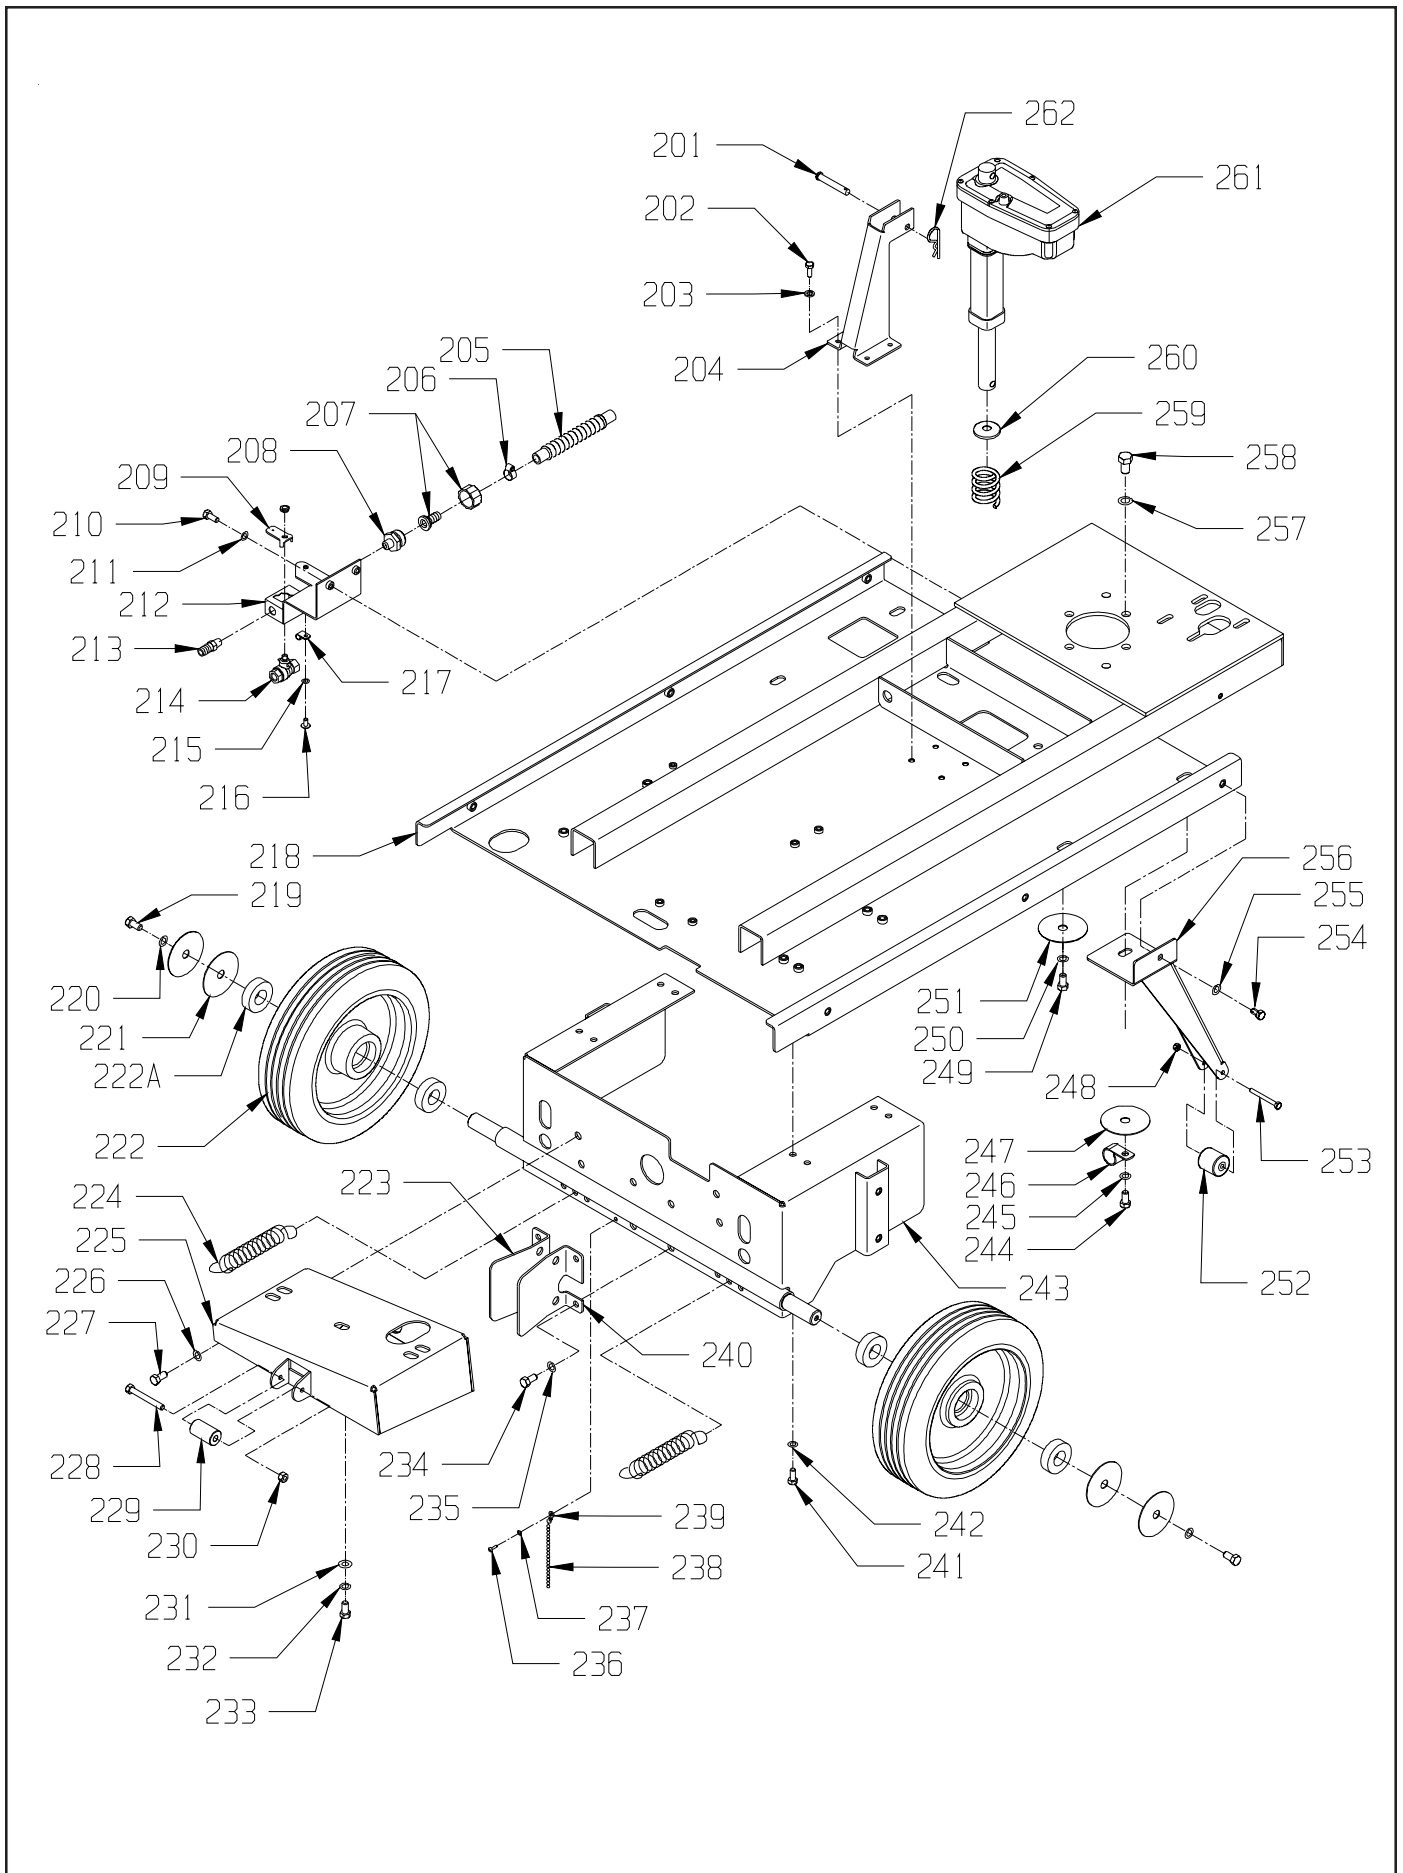

CHASSIS ASSEMBLY

<u>ITEM</u>	<u>PART NO.</u>	<u>DESCRIPTION</u>	<u>QTY.</u>
301	3390411	FORWARD - REVERSE SWITCH	1
302	0798821	5/8" HEX NUT (LARGE NUT)	1
303	7693931	MAIN FRAME	1
304	7691361	ACTUATOR SPRING GUIDE	1
305	2690971	HOSE CLIP	1
306	9120930	9/32 I.D. X 5/8 O.D. X .051/.080 THICK SAE FLAT WASHER (1/4) - PACK OF 10	1
307	9121270	1/4-20 X 1 HEX BOLT - PACK OF 10	1
308	7690191	ACTUATOR MOUNT - REAR	1
309	9997590	METAL CORE QUICKEDGE TRIM (CUT TO 2.5", 2.75", 2.5")	.6
310	9997590	METAL CORE QUICKEDGE TRIM (CUT TO 3")	.3
311	9121950	3/8 X 1 5/8 CLEVIS PIN WITH RETAINER - PACK OF 1	1
312	9121520	5/16 SPLIT LOCK WASHER - PACK OF 10	2
313	9121640	5/16-18 X 3/4 HEX BOLT - PACK OF 5	2
314	9122670	1/2-20 HEX JAM NUT - PACK OF 1	1
315	1390156	SQUEEGEE SHAFT	2
316	9122140	3/8-16 HEX NUT WITH NY-LOK INSERT - PACK OF 5	1
317	7691071	SQUEEGEE LIFT CABLE	1
318	9121450	5/16-18 HEX NUT WITH NY-LOK INSERT - PACK OF 5	1
319	9121400	3/8 I.D. X 7/8 O.D. X .064/.104 THICK WROUGHT WASHER (5/16) - PACK OF 10	1
320	7693831	SQUEEGEE BRACKET	1
321	9122020	3/8 DIA. X 3/8 LONG SOCKET HEAD SHOULDER BOLT 5/16-18 - PACK OF 1	1
322	9121950	3/8 X 1 5/8 CLEVIS PIN WITH RETAINER - PACK OF 1	1
323	9122340	3/8-16 X 2 HEX BOLT - PACK OF 1	1
324	1391171	3/8 FLANGE NYLINER	4
325	2391941	BALL JOINT	2
326	9122495	1/2-13 HEX NUT WITH NY-LOK INSERT - THIN - PACK OF 1	2
327	2391461	BUSHING - LIFT LEVER	4
328	9122580	1/2-13 X 2 HEX BOLT - PACK OF 1	2
329	7690201	ACTUATOR MOUNT CLAMP	1
330	7690549	BRUSH / SQUEEGEE ACTUATOR KIT	1
	7692209	ACTUATOR LIMIT SWITCH KIT	1
331	7690491	#6 HAIR COTTER PIN	1
332	9121640	5/16-18 X 3/4 HEX BOLT - PACK OF 5	2
333	9121520	5/16 SPLIT LOCK WASHER - PACK OF 10	2
334	7694061	FRONT MOUNT - SQUEEGEE ACTUATOR	1
335	7690311	3/8" DIAMETER X 2.505" LONG CLEVIS PIN	1
336	9121640	5/16-18 X 3/4 HEX BOLT - PACK OF 5	2
337	9121520	5/16 SPLIT LOCK WASHER - PACK OF 10	2
338	0693141	RUBBER SWITCH BOOT	1
339	0691851	1/2" INTERNAL STAR LOCK WASHER	1
340	7690491	#6 HAIR COTTER PIN	1
341	7691791	SWITCH GUARD	1
342	9121210	1/4-20 X 5/8 HEX BOLT - PACK OF 10	2
343	9120880	1/4 SPLIT LOCK WASHER - PACK OF 10	2
344	3291111	CORD CLAMP	2
345	9121210	1/4-20 X 5/8 HEX BOLT - PACK OF 10	1
346	9120880	1/4 SPLIT LOCK WASHER - PACK OF 10	1
347	2395761	CLAMP, TUBE	1