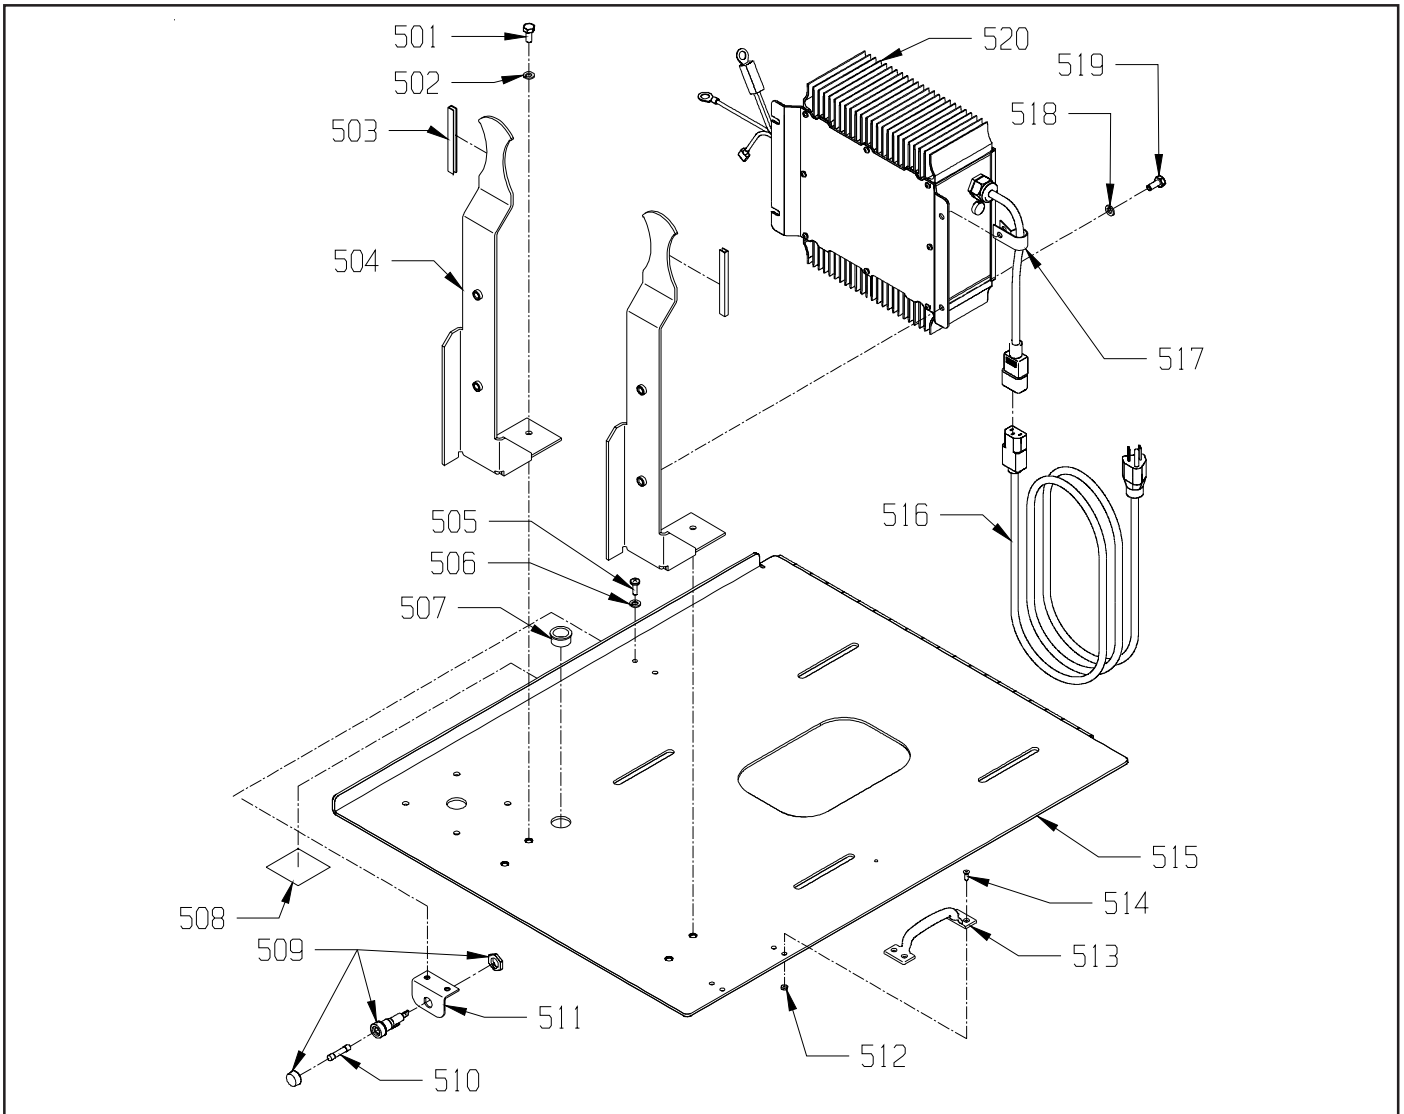

ONBOARD CHARGER

ITEM	PART NO.	DESCRIPTION	QTY.
501	9121210	1/4-20 X 5/8 HEX BOLT - PACK OF 10	4
502	9120880	1/4 SPLIT LOCK WASHER - PACK OF 10	4
503	9997590	METAL CORE QUICKEDGE TRIM (CUT TO 3.5" X 2)	.6
504	7692243	ONBOARDER CHARGER MOUNT	2
505	9120500	10-24 X 3/8 TRUSS HEAD PHILLIPS MACHINE SCREW - PACK OF 10	2
506	9120330	10 EXTERNAL STAR LOCK WASHER - PACK OF 10	2
507	4890451	BUSHING, SNAP IN #SB87511 HEYCO	1
508	3393481	FUSE DECAL	1
509	4990321	FUSE HOLDER WITH NUT & WASHER	1
510	6495741	3AG FAST-ACTING FUSE 4 AMP	1
511	7692253	FUSE HOLDER MOUNT	1
512	9120350	10-24 HEX NUT WITH NY-LOK INSERT - PACK OF 10	4
513	7692271	LIFT HANDLE	1
514	9120550	10-24 X 5/8 FLAT HEAD PHILLIPS MACHINE SCREW - PACK OF 10	4
515	7690133	BATTERY COVER/SEAT PLATE	1
516	6495701	120 VOLT ONBOARD CHARGER CORD	1
516	6495711	240 VOLT ONBOARD CHARGER CORD	1
517	3291111	CABLE CLAMP	1
518	9120880	1/4 SPLIT LOCK WASHER - PACK OF 10	4
519	9121210	1/4-20 X 5/8 HEX BOLT - PACK OF 10	4
520	6495691	36 VOLT ONBOARD CHARGER 120/240 VOLT 21AMP	1