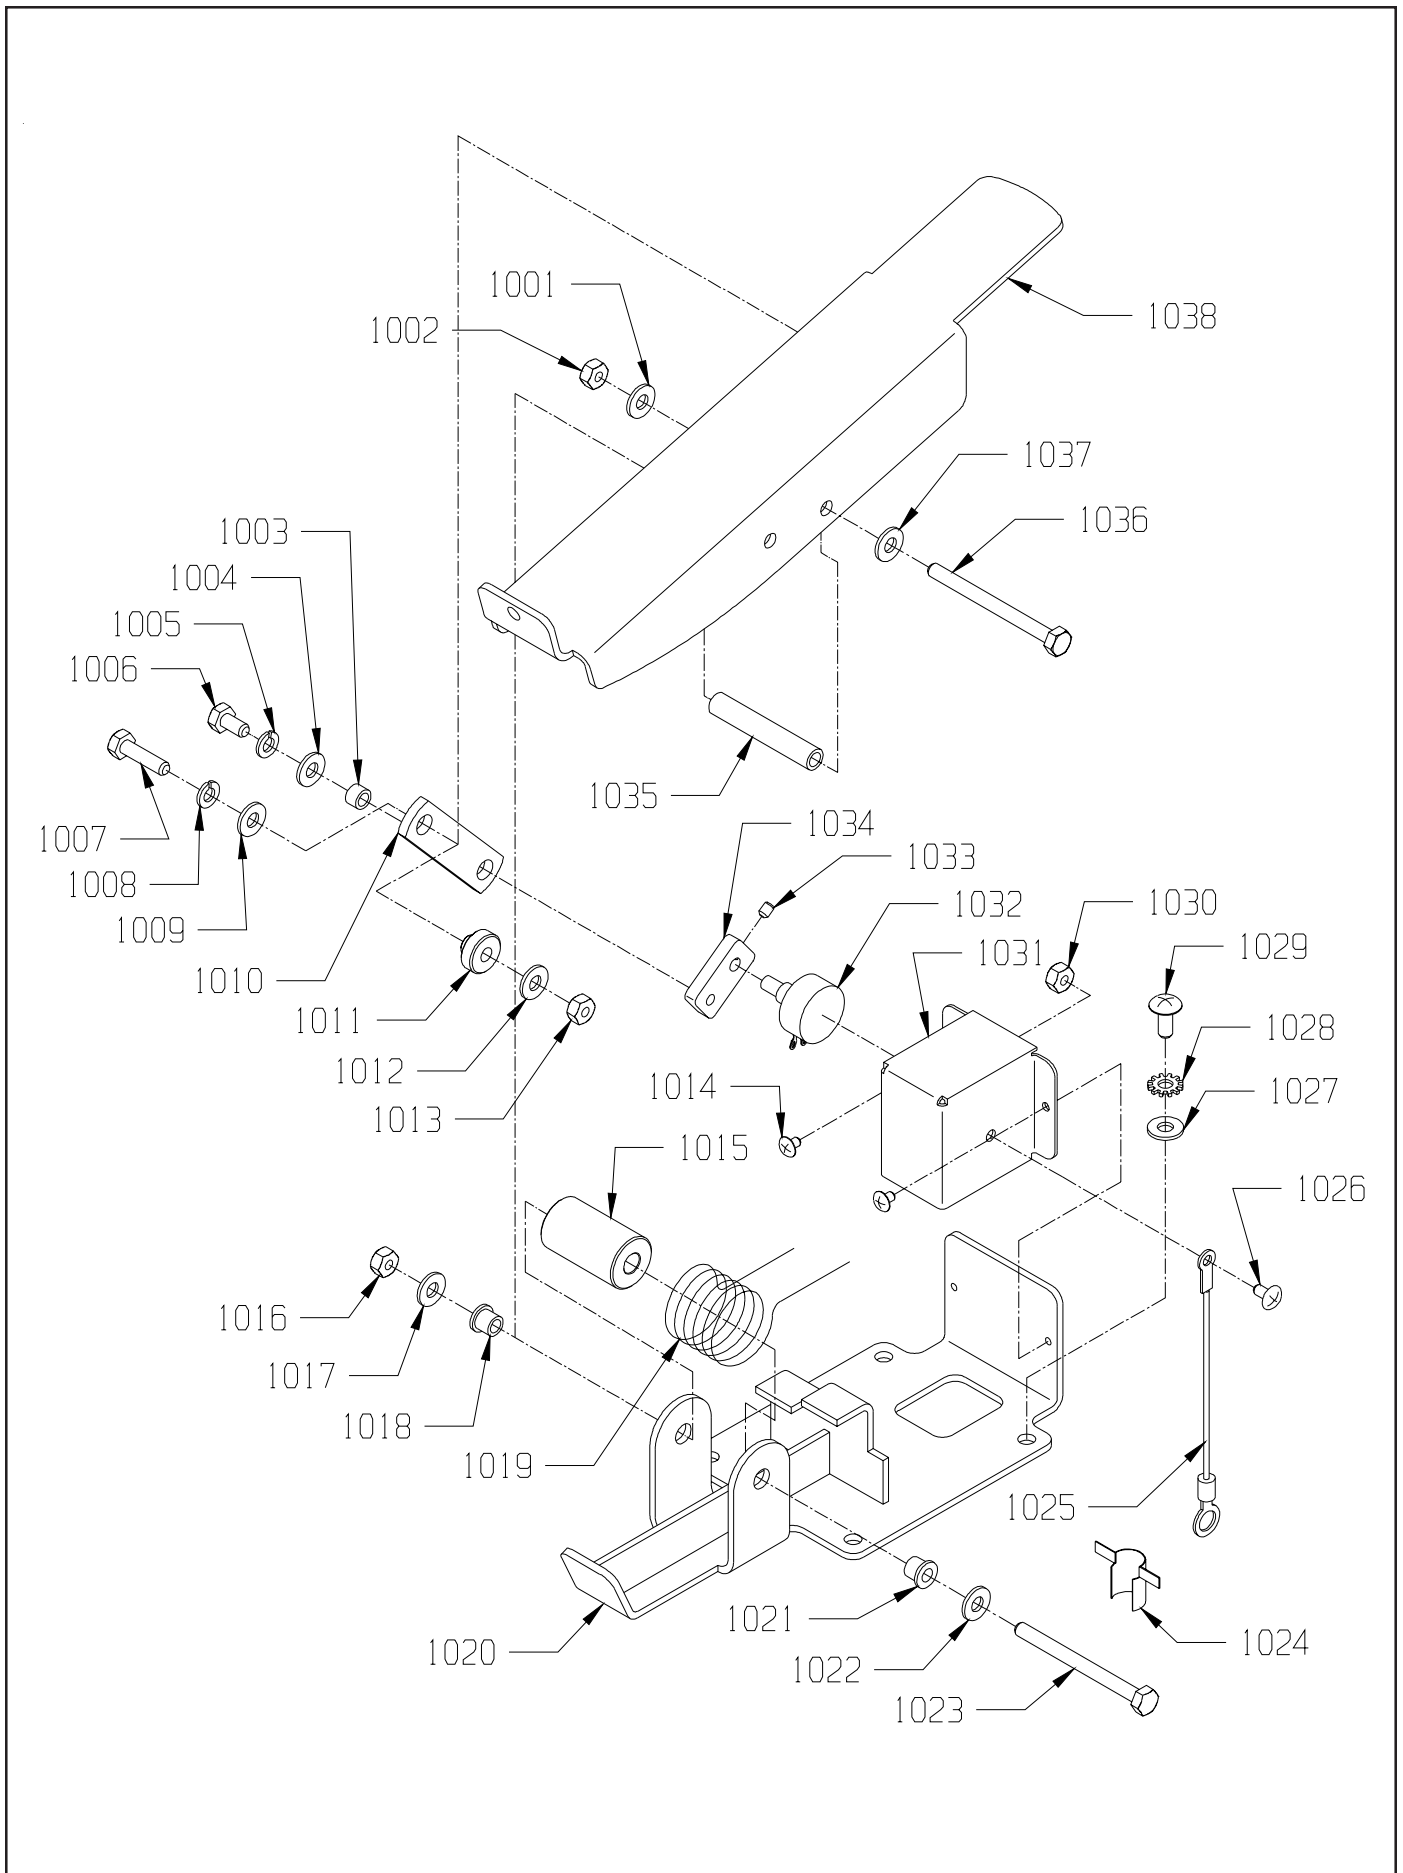

ACCELERATOR PEDAL ASSEMBLY