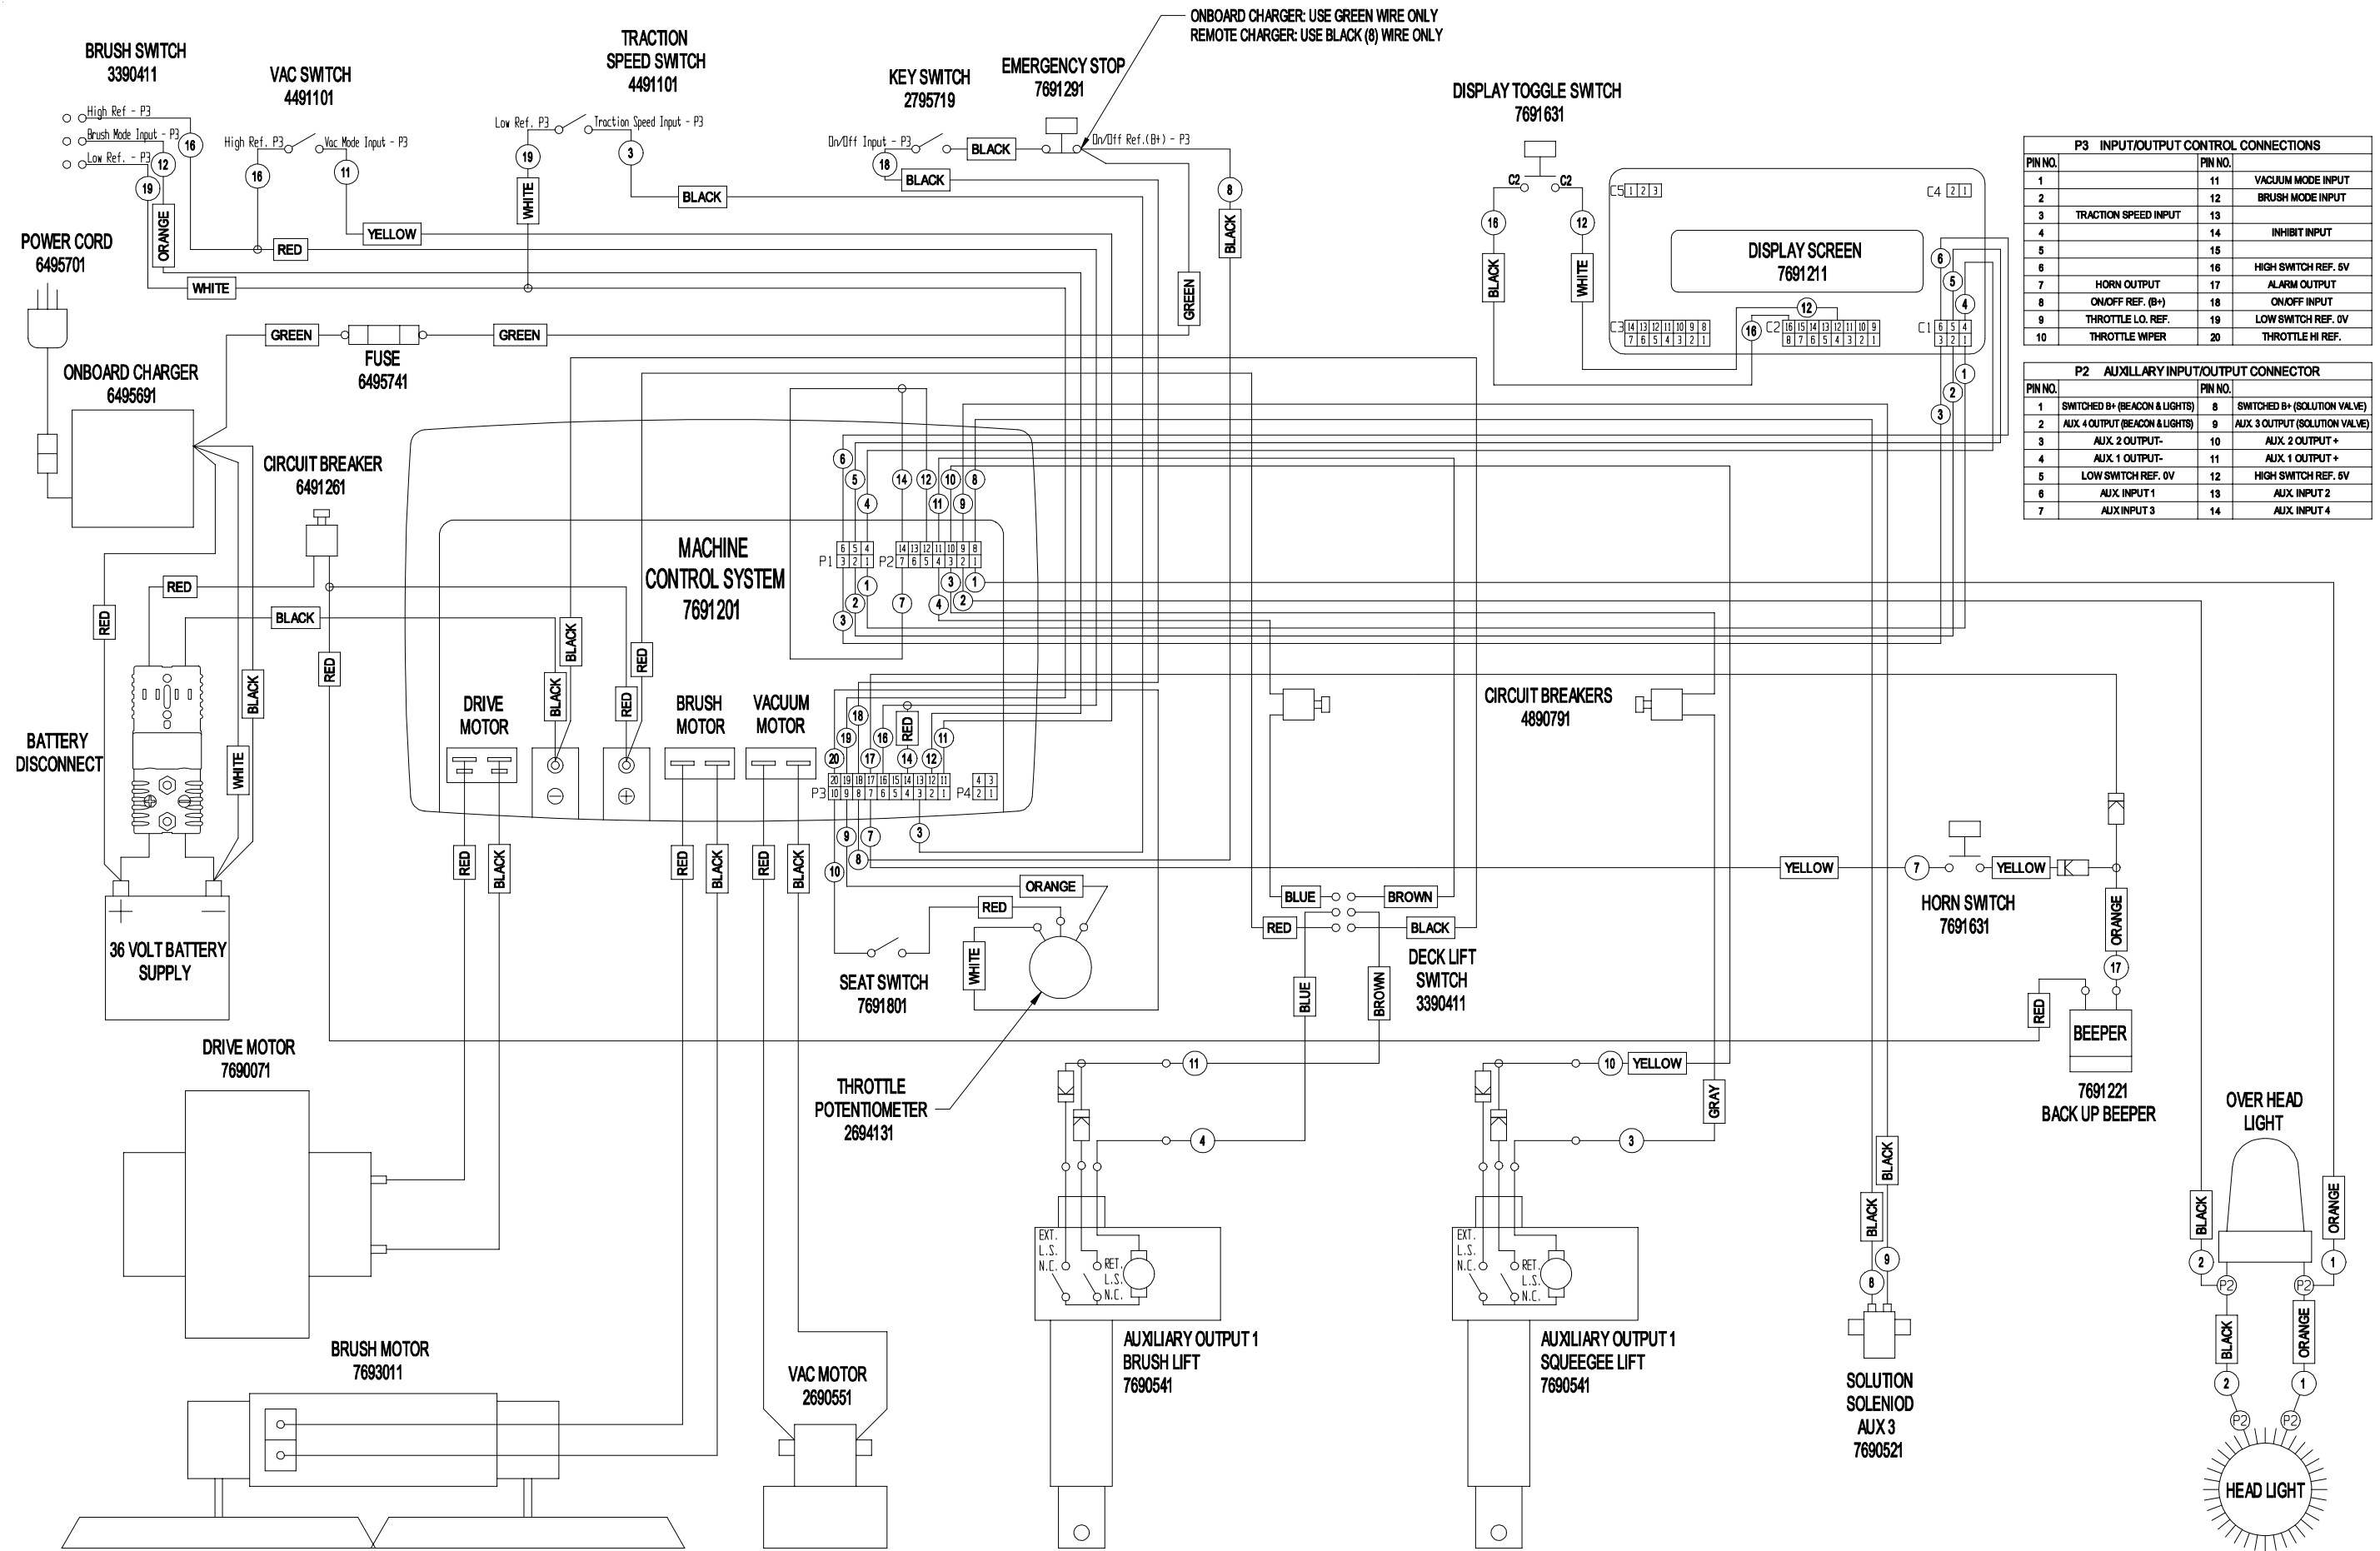

ITEM	PART NO.	DESCRIPTION	QTY.
801	7690743	TILT COLUMN COVER	1
802	2790761	BEARING, FLANGE FF-71	1
803	7690733	UPPER COLUMN	1
804	7691631	PUSH BUTTON SWITCH	1
805	9122300	3/8-16 X 1 1/4 HEX BOLT - PACK OF 2	2
806	9121400	3/8 I.D. X 7/8 O.D. X .064/.104 THICK WROUGHT WASHER (5/16) - PACK OF 10	2
807	7690691	NYLINER - STEERING TILT	2
808	2691181	PIVOT SPACER, STABILIZER BAR	2
809	2790761	BEARING, FLANGE FF-71	1
810	7690691	NYLINER - STEERING TILT	1
811	5091701	RETAINING RING	1
812	7691131	PARKING BRAKE PEDAL	1
813	7690691	NYLINER - STEERING TILT	1
814	5091701	RETAINING RING	1
815	7691101	BRAKE PEDAL	1
816	1390571	STEP TREAD	1
817	2791281	BUSHING SPACER	2
818	9120880	1/4 SPLIT LOCK WASHER - PACK OF 10	2
819	9121170	1/4-20 X 1/2 HEX BOLT - PACK OF 10	2
820	9120930	9/32 I.D. X 5/8 O.D. X .051/.080 THICK SAE FLAT WASHER (1/4) - PACK OF 10	2
821	9121270	1/4-20 X 1 HEX BOLT - PACK OF 10	2
822	9120880	1/4 SPLIT LOCK WASHER - PACK OF 10	2
823	7691111	BRAKE CABLE ARM	1
824	7691121	BRAKE CABLE PIVOT BRACKET	1
825	7690971	BRAKE CABLE	1
826	7692301	BLACK AND WHITE MINI KIT	1
827	9120360	10-24 HEX NUT WITH STAR LOCK WASHER - PACK OF 10	2
828	7691051	SOLUTION LEVER AND CABLE ASSEMBLY	1
829	9120420	10-24 X 5/8 ROUND HEAD PHILLIPS MACHINE SCREW - PACK OF 10	2
830	9120420	10-24 X 5/8 ROUND HEAD PHILLIPS MACHINE SCREW - PACK OF 10	1
831	9121130	1/4-20 X 1 1/2 TRUSS HEAD PHILLIPS MACHINE SCREW - PACK OF 5	1
832	9120880	1/4 SPLIT LOCK WASHER - PACK OF 10	1
833	9120930	9/32 I.D. X 5/8 O.D. X .051/.080 THICK SAE FLAT WASHER (1/4) - PACK OF 10	1
834	9120900	1/4-20 HEX NUT WITH NY-LOCK INSERT - PACK OF 10	1
835	9120360	10-24 HEX NUT WITH STAR LOCK WASHER	1
836	5294201	NYLON CABLE CLAMP	1
837	4890451	BUSHING, SNAP IN, #SB87511 HEYCO	1
838	2790761	BEARING, FLANGE FF-71	1
839	9122260	3/8-16 X 1 HEX BOLT - PACK OF 2	4
840	9122100	3/8 SPLIT LOCK WASHER - PACK OF 10	4
841	9121400	3/8 I.D. X 7/8 O.D. X .064/.104 THICK WROUGHT WASHER (5/16) - PACK OF 10	4
842	7690713	STEERING COLUMN - BASE	1
843	7690691	NYLINER - STEERING TILT	1
844	5091701	RETAINING RING	1
845	9120500	10-24 X 3/8 TRUSS HEAD PHILLIPS MACHINE SCREW - PACK OF 10	4
846	7690691	NYLINER - STEERING TILT	1
847	7691141	PARKING BRAKE SPRING ARM	1
848	9120320	#10 SPLIT LOCK WASHER - PACK OF 10	1
849	9120420	10-24 X 5/8 ROUND HEAD PHILLIPS MACHINE SCREW - PACK OF 10	1
850	9120370	7/32 I.D. X 1/2 O.D. X .032/.065 THICK SAE FLAT WASHER (#10) - PACK OF 10	1
851	7690701	RETRACTABLE PLUNGER - TILT STEERING	1
852	9122680	1/2-13 HEX JAM NUT - PACK OF 1	1
853	9122450	17/32 I.D. X 1 1/16 O.D. X .074/.121 THICK SAE FLAT WASHER (1/2) - PACK OF 5	1
854	4490641	EXTENSION SPRING	3
855	7691151	BRAKE RETURN SPRING BRACKET	1
856	9120880	1/4 SPLIT LOCK WASHER - PACK OF 10	2
857	9121170	1/4-20 X 1/2 HEX BOLT - PACK OF 10	2
858	9120500	10-24 X 3/8 TRUSS HEAD PHILLIPS MACHINE SCREW - PACK OF 10	4
859	7692311	CLOUD BURST DECAL 3.5 X 5.5	1
860	7690723	COVER - BASE	1
861	9122140	3/8-16 HEX NUT WITH NY-LOCK INSERT - PACK OF 5	2
862	9121400	3/8 I.D. X 7/8 O.D. X .064/.104 THICK WROUGHT WASHER (5/16) - PACK OF 10	2
863	2395761	CLAMP, TUBE	1