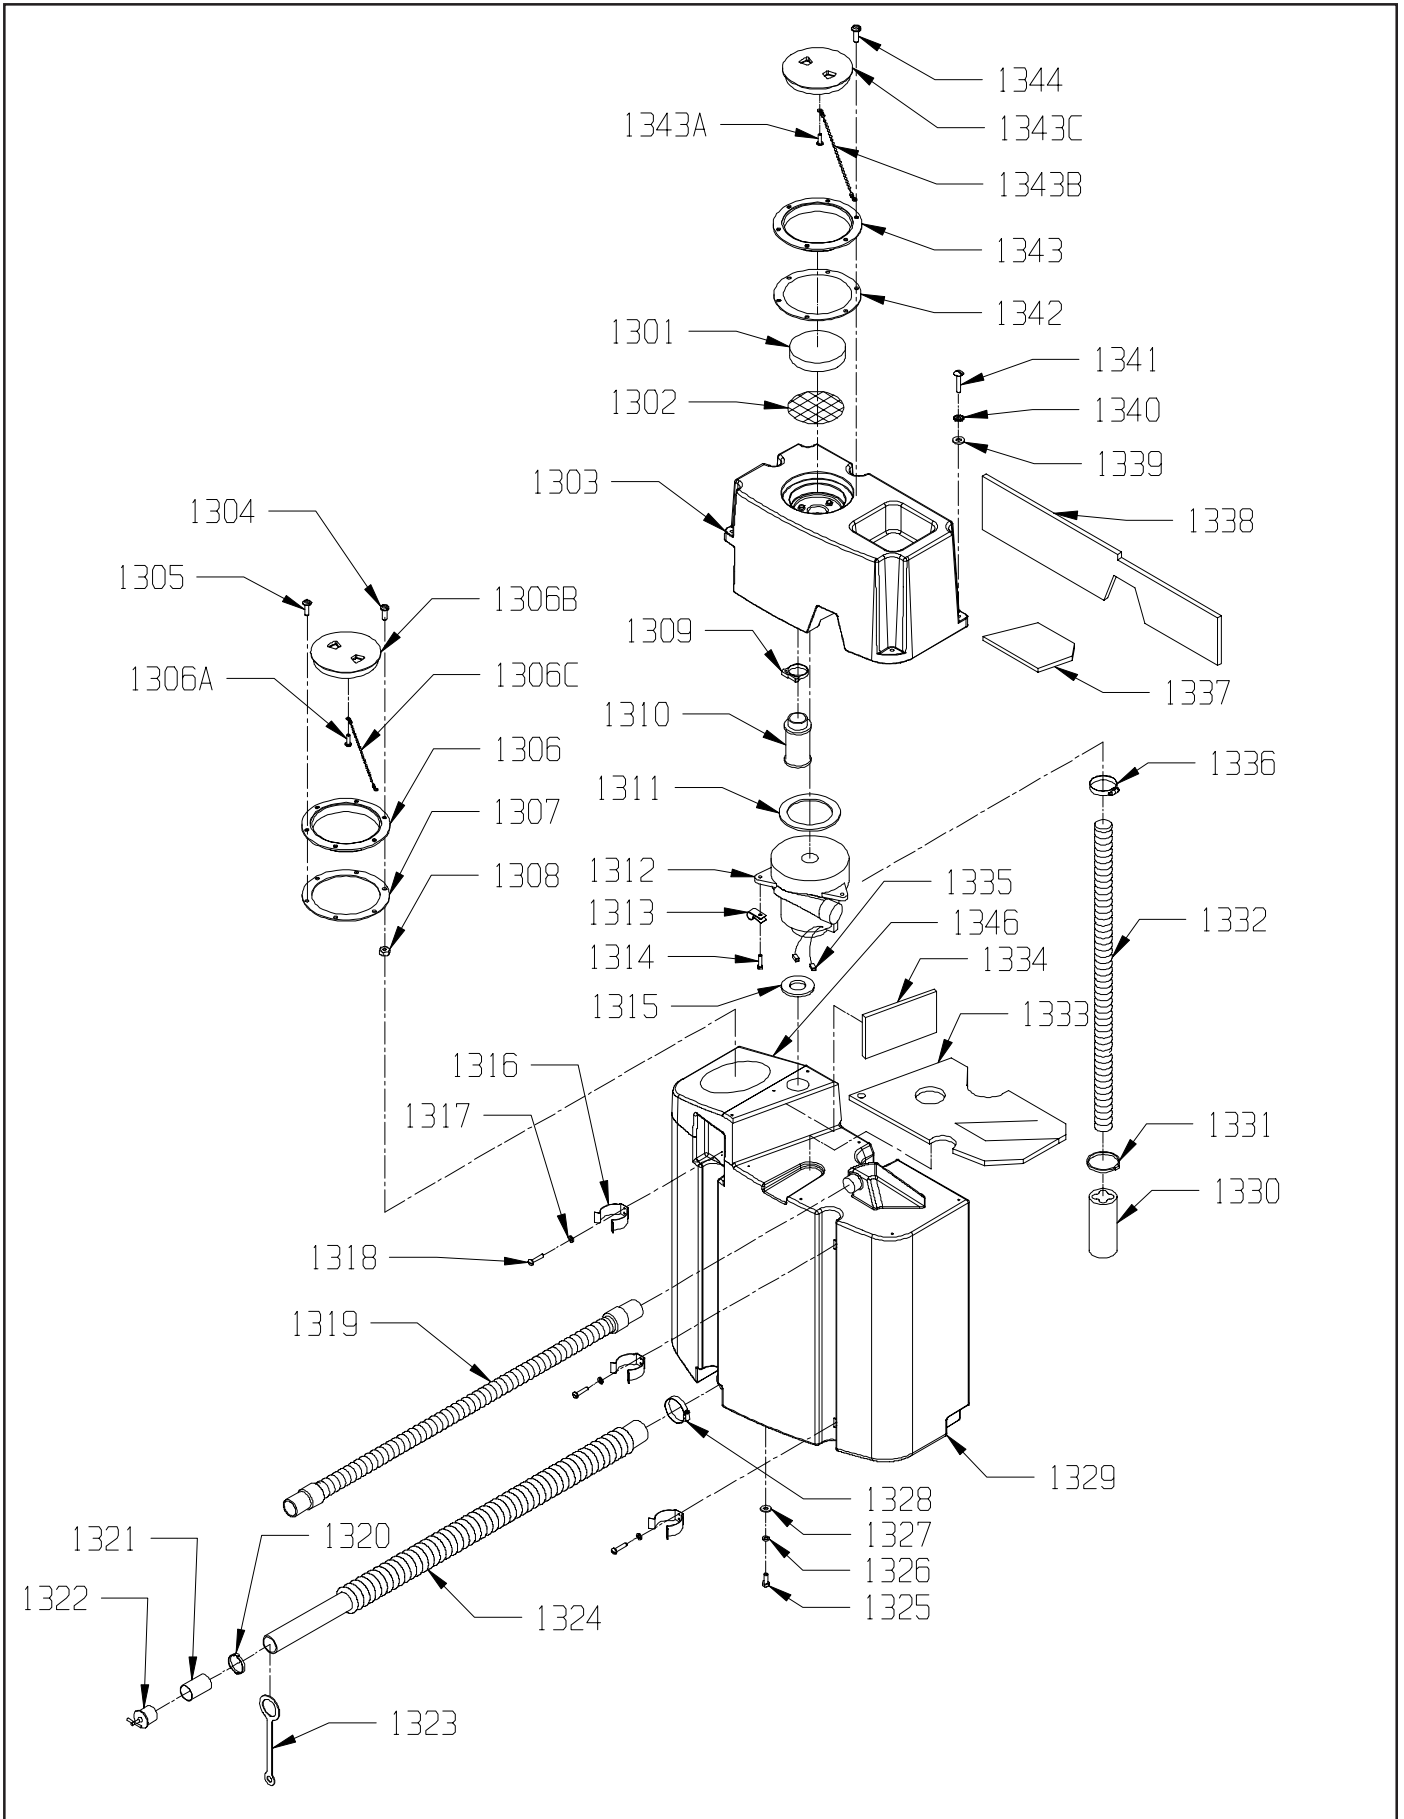

RECOVERY TANK