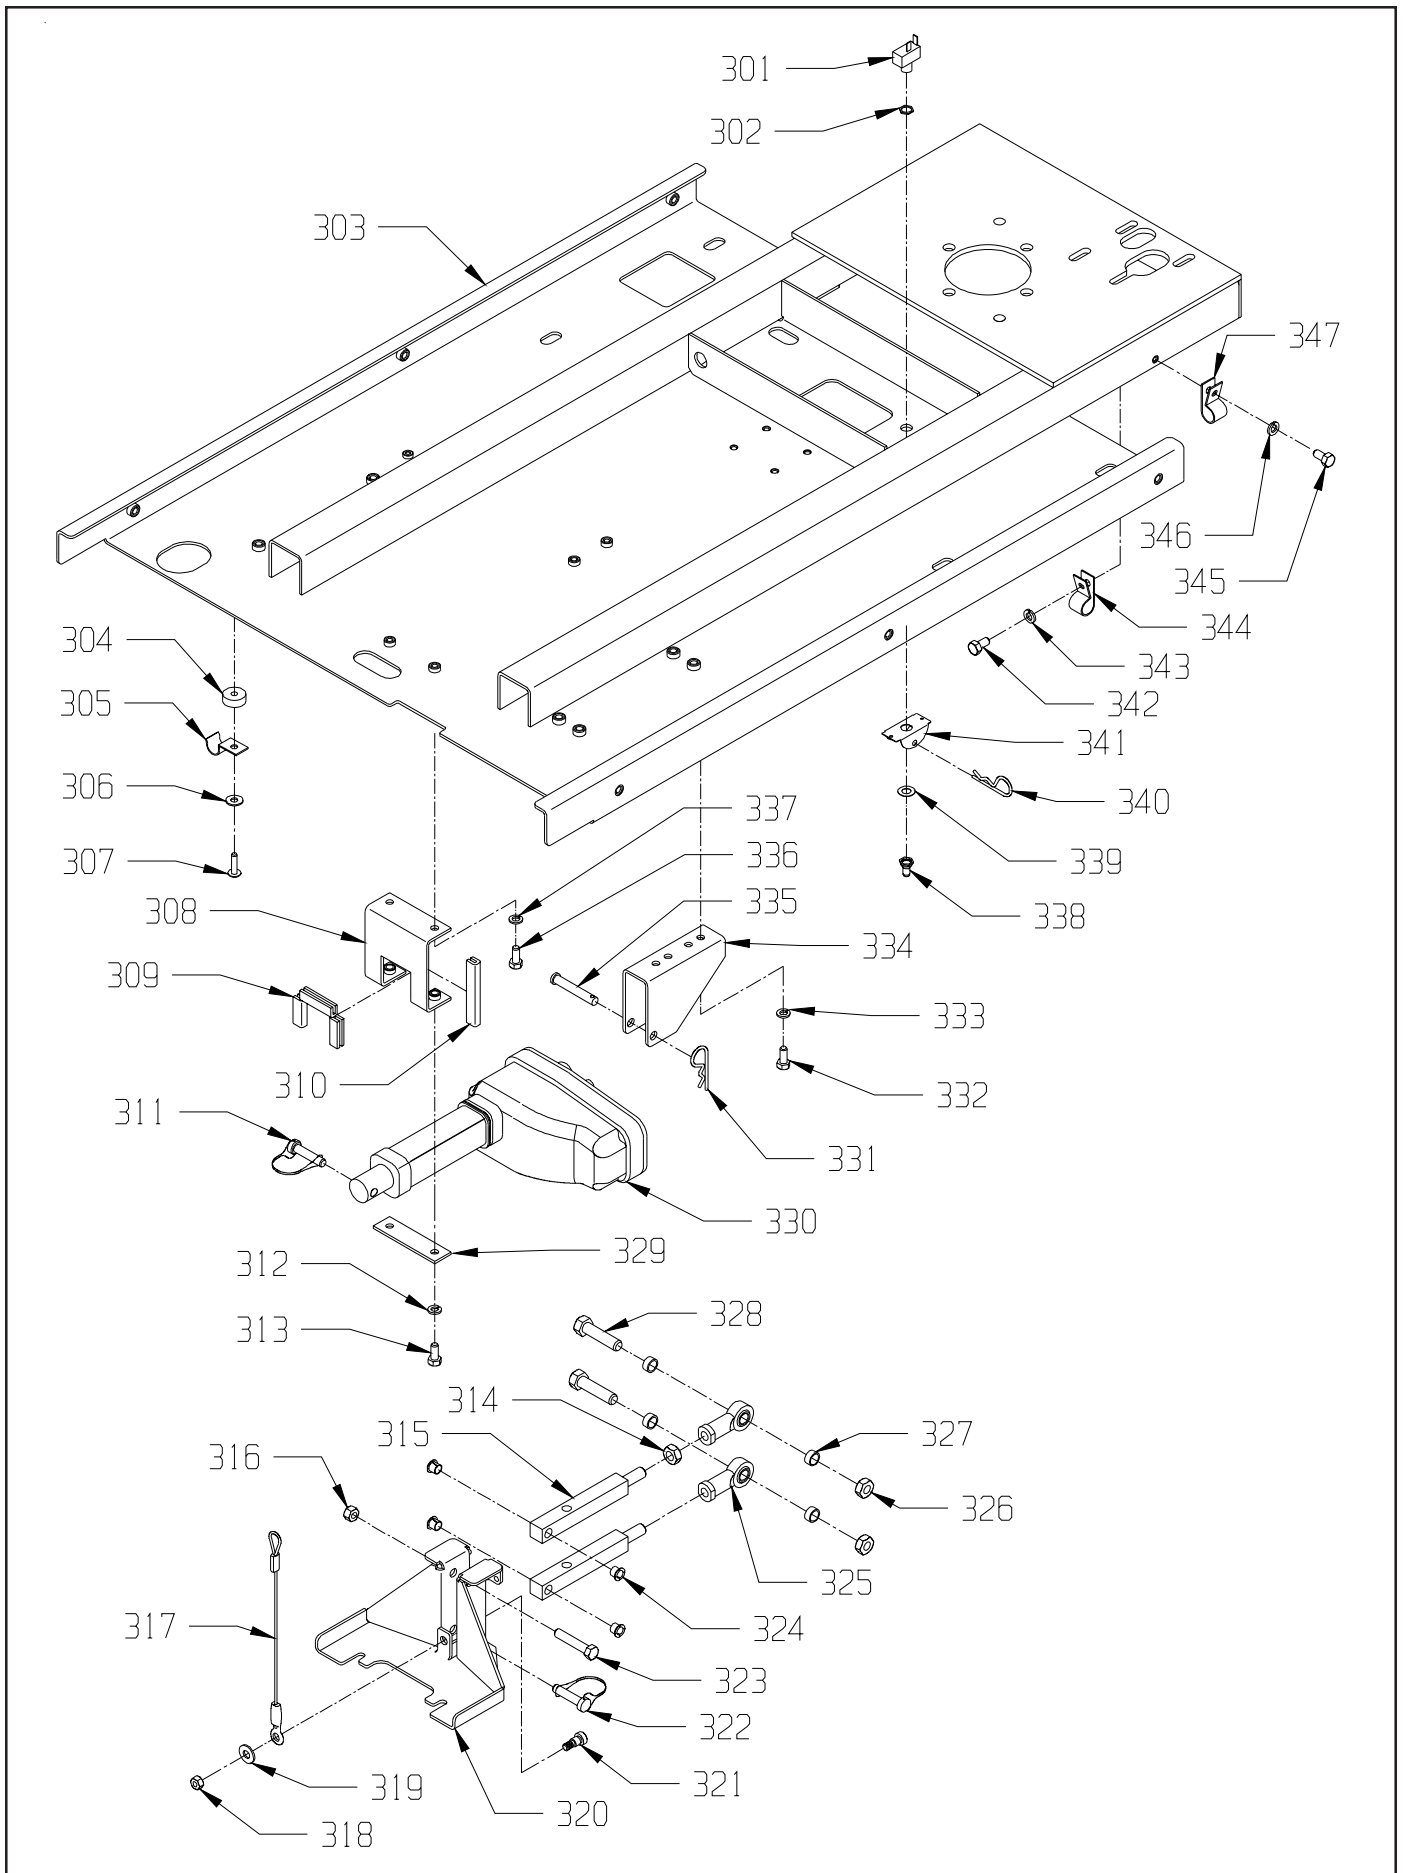

<u>ITEM</u>	<u>PART NO.</u>	<u>DESCRIPTION</u>	<u>QTY.</u>
301	3390411	FORWARD - REVERSE SWITCH	1
302	0798821	5/8" HEX NUT (LARGE NUT)	1
303	7693931	MAIN FRAME	1
304	7691361	ACTUATOR SPRING GUIDE	1
305	2690971	HOSE CLIP	1
306	9120930	9/32 I.D. X 5/8 O.D. X .051/.080 THICK SAE FLAT WASHER (1/4) - PACK OF 10	1
307	9121270	1/4-20 X 1 HEX BOLT - PACK OF 10	1
308	7690191	ACTUATOR MOUNT - REAR	1
309	9997590	METAL CORE QUICKEDGE TRIM (CUT TO 2.5", 2.75", 2.5")	.6
310	9997590	METAL CORE QUICKEDGE TRIM (CUT TO 3")	.3
311	9121950	3/8 X 1 5/8 CLEVIS PIN WITH RETAINER - PACK OF 1	1
312	9121520	5/16 SPLIT LOCK WASHER - PACK OF 10	2
313	9121640	5/16-18 X 3/4 HEX BOLT - PACK OF 5	2
314	9122670	1/2-20 HEX JAM NUT - PACK OF 1	1
315	1390156	SQUEEGEE SHAFT	2
316	9122140	3/8-16 HEX NUT WITH NY-LOK INSERT - PACK OF 5	1
317	7691071	SQUEEGEE LIFT CABLE	1
318	9121450	5/16-18 HEX NUT WITH NY-LOK INSERT - PACK OF 5	1
319	9121400	3/8 I.D. X 7/8 O.D. X .064/.104 THICK WROUGHT WASHER (5/16) - PACK OF 10	1
320	7693831	SQUEEGEE BRACKET	1
321	9122020	3/8 DIA. X 3/8 LONG SOCKET HEAD SHOULDER BOLT 5/16-18 - PACK OF 1	1
322	9121950	3/8 X 1 5/8 CLEVIS PIN WITH RETAINER - PACK OF 1	1
323	9122340	3/8-16 X 2 HEX BOLT - PACK OF 1	1
324	1391171	3/8 FLANGE NYLINER	4
325	2391941	BALL JOINT	2
326	9122495	1/2-13 HEX NUT WITH NY-LOK INSERT - THIN - PACK OF 1	2
327	2391461	BUSHING - LIFT LEVER	4
328	9122580	1/2-13 X 2 HEX BOLT - PACK OF 1	2
329	7690201	ACTUATOR MOUNT CLAMP	1
330	7690549	BRUSH / SQUEEGEE ACTUATOR KIT	1
	7692209	ACTUATOR LIMIT SWITCH KIT	1
331	7690491	#6 HAIR COTTER PIN	1
332	9121640	5/16-18 X 3/4 HEX BOLT - PACK OF 5	2
333	9121520	5/16 SPLIT LOCK WASHER - PACK OF 10	2
334	7694061	FRONT MOUNT - SQUEEGEE ACTUATOR	1
335	7690311	3/8" DIAMETER X 2.505" LONG CLEVIS PIN	1
336	9121640	5/16-18 X 3/4 HEX BOLT - PACK OF 5	2
337	9121520	5/16 SPLIT LOCK WASHER - PACK OF 10	2
338	0693141	RUBBER SWITCH BOOT	1
339	0691851	1/2" INTERNAL STAR LOCK WASHER	1
340	7690491	#6 HAIR COTTER PIN	1
341	7691791	SWITCH GUARD	1
342	9121210	1/4-20 X 5/8 HEX BOLT - PACK OF 10	2
343	9120880	1/4 SPLIT LOCK WASHER - PACK OF 10	2
344	3291111	CORD CLAMP	2
345	9121210	1/4-20 X 5/8 HEX BOLT - PACK OF 10	1
346	9120880	1/4 SPLIT LOCK WASHER - PACK OF 10	1
347	2395761	CLAMP, TUBE	1

SQUEEGEE ACTUATOR ASSEMBLY