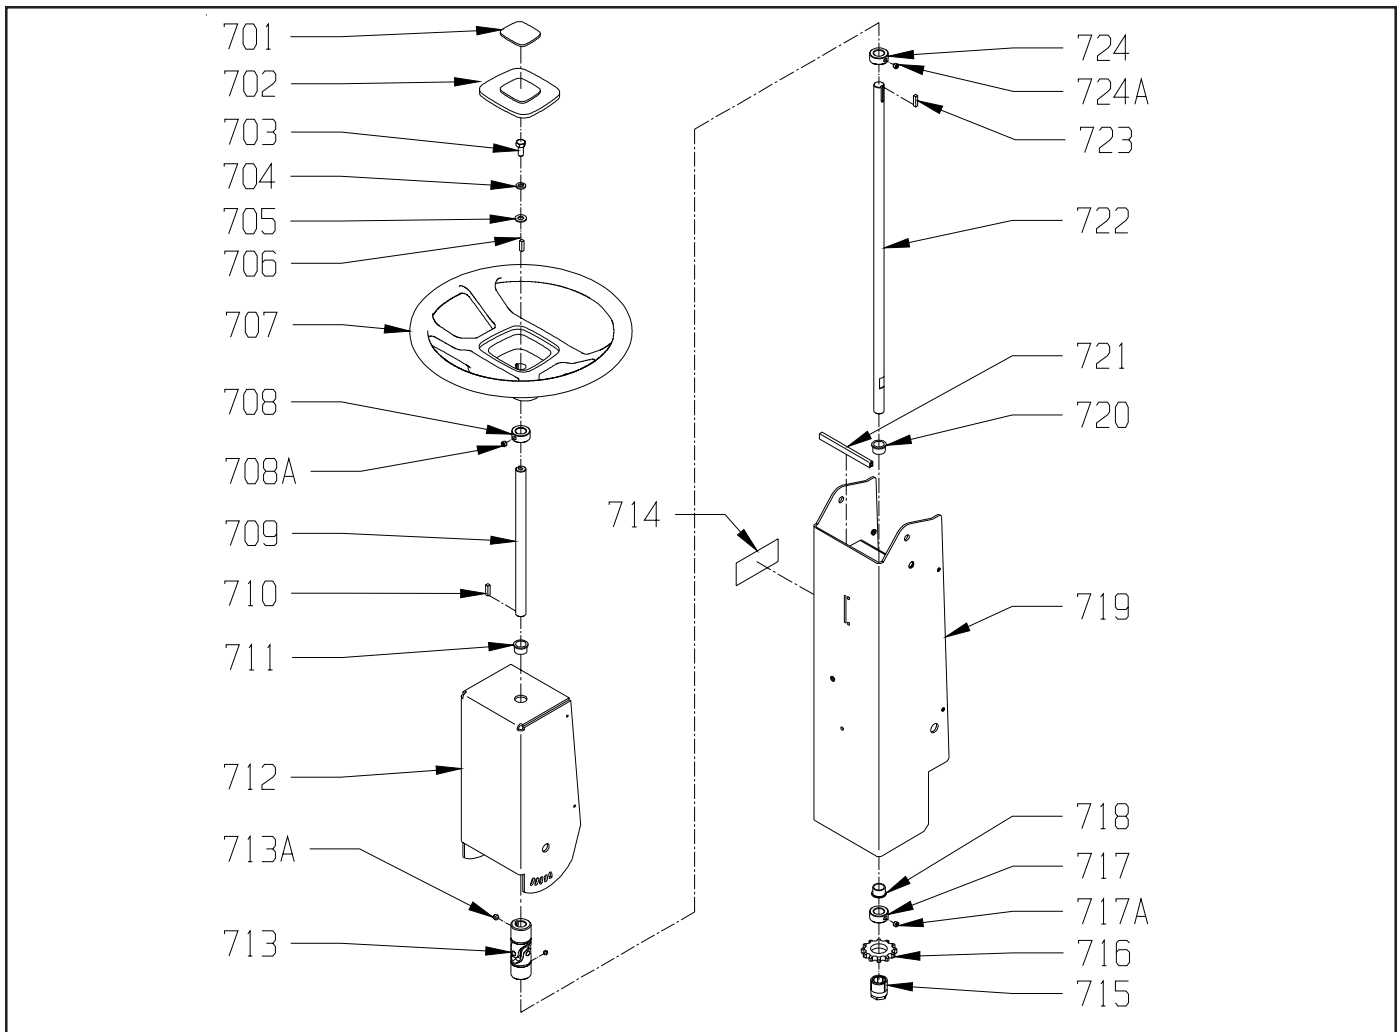

INNER STEERING COLUMN ASSEMBLY

ITEM	PART NO.	DESCRIPTION	QTY.
701	7690931	DECAL - STEERING WHEEL	1
702	7690631	CAP - STEERING WHEEL	1
703	9121640	5/16-18 X 3/4 HEX BOLT - PACK OF 5	1
704	9121520	5/16 SPLIT LOCK WASHER - PACK OF 10	1
705	9121985	13/32 I.D. X 1 O.D. X .12 THICK FLAT WASHER (11 GAGE) - PACK OF 1	1
706	9120827	3/16 SQUARE X 1 LONG KEY - STEEL - PACK OF 2	1
707	7690611	STEERING WHEEL	1
708	7690661	5/8 SET COLLAR / STEERING SHAFT - INCLUDES:	1
708A	9121380	5/16-18 X 3/8 SET SCREW - KNURL POINT - PACK OF 2	1
709	7690921	UPPER STEERING SHAFT	1
710	9120827	3/16 SQUARE X 1 LONG KEY - STEEL - PACK OF 2	1
711	2790761	BEARING, FLANGE FF-71	1
712	7690733	UPPER COLUMN	1
713	7690621	UNIVERSAL JOINT - STEERING - INCLUDES:	1
713A	9121380	5/16-18 X 3/8 SET SCREW - KNURL POINT - PACK OF 2	2
714	7693071	NAMING IDENTIFICATION LABEL	1
715	7691311	TRAN - TORQUE KEYLESS BUSHING	1
716	7691321	SPROCKET	1
717	7690661	5/8 SET COLLAR / STEERING SHAFT - INCLUDES:	1
717A	9121380	5/16-18 X 3/8 SET SCREW - KNURL POINT - PACK OF 2	1
718	2790761	BEARING, FLANGE FF-71	1
719	7690713	STEERING COLUMN - BASE	1
720	2790761	BEARING, FLANGE FF-71	1
721	9997590	METAL CORE QUICKEDGE TRIM (CUT TO 6")	.5'
722	7690911	LOWER STEERING SHAFT	1
723	9120827	3/16 SQUARE X 1 LONG KEY - STEEL - PACK OF 2	1
724	7690661	5/8 SET COLLAR / STEERING SHAFT - INCLUDES:	1
724A	9121380	5/16-18 X 3/8 SET SCREW - KNURL POINT - PACK OF 2	1